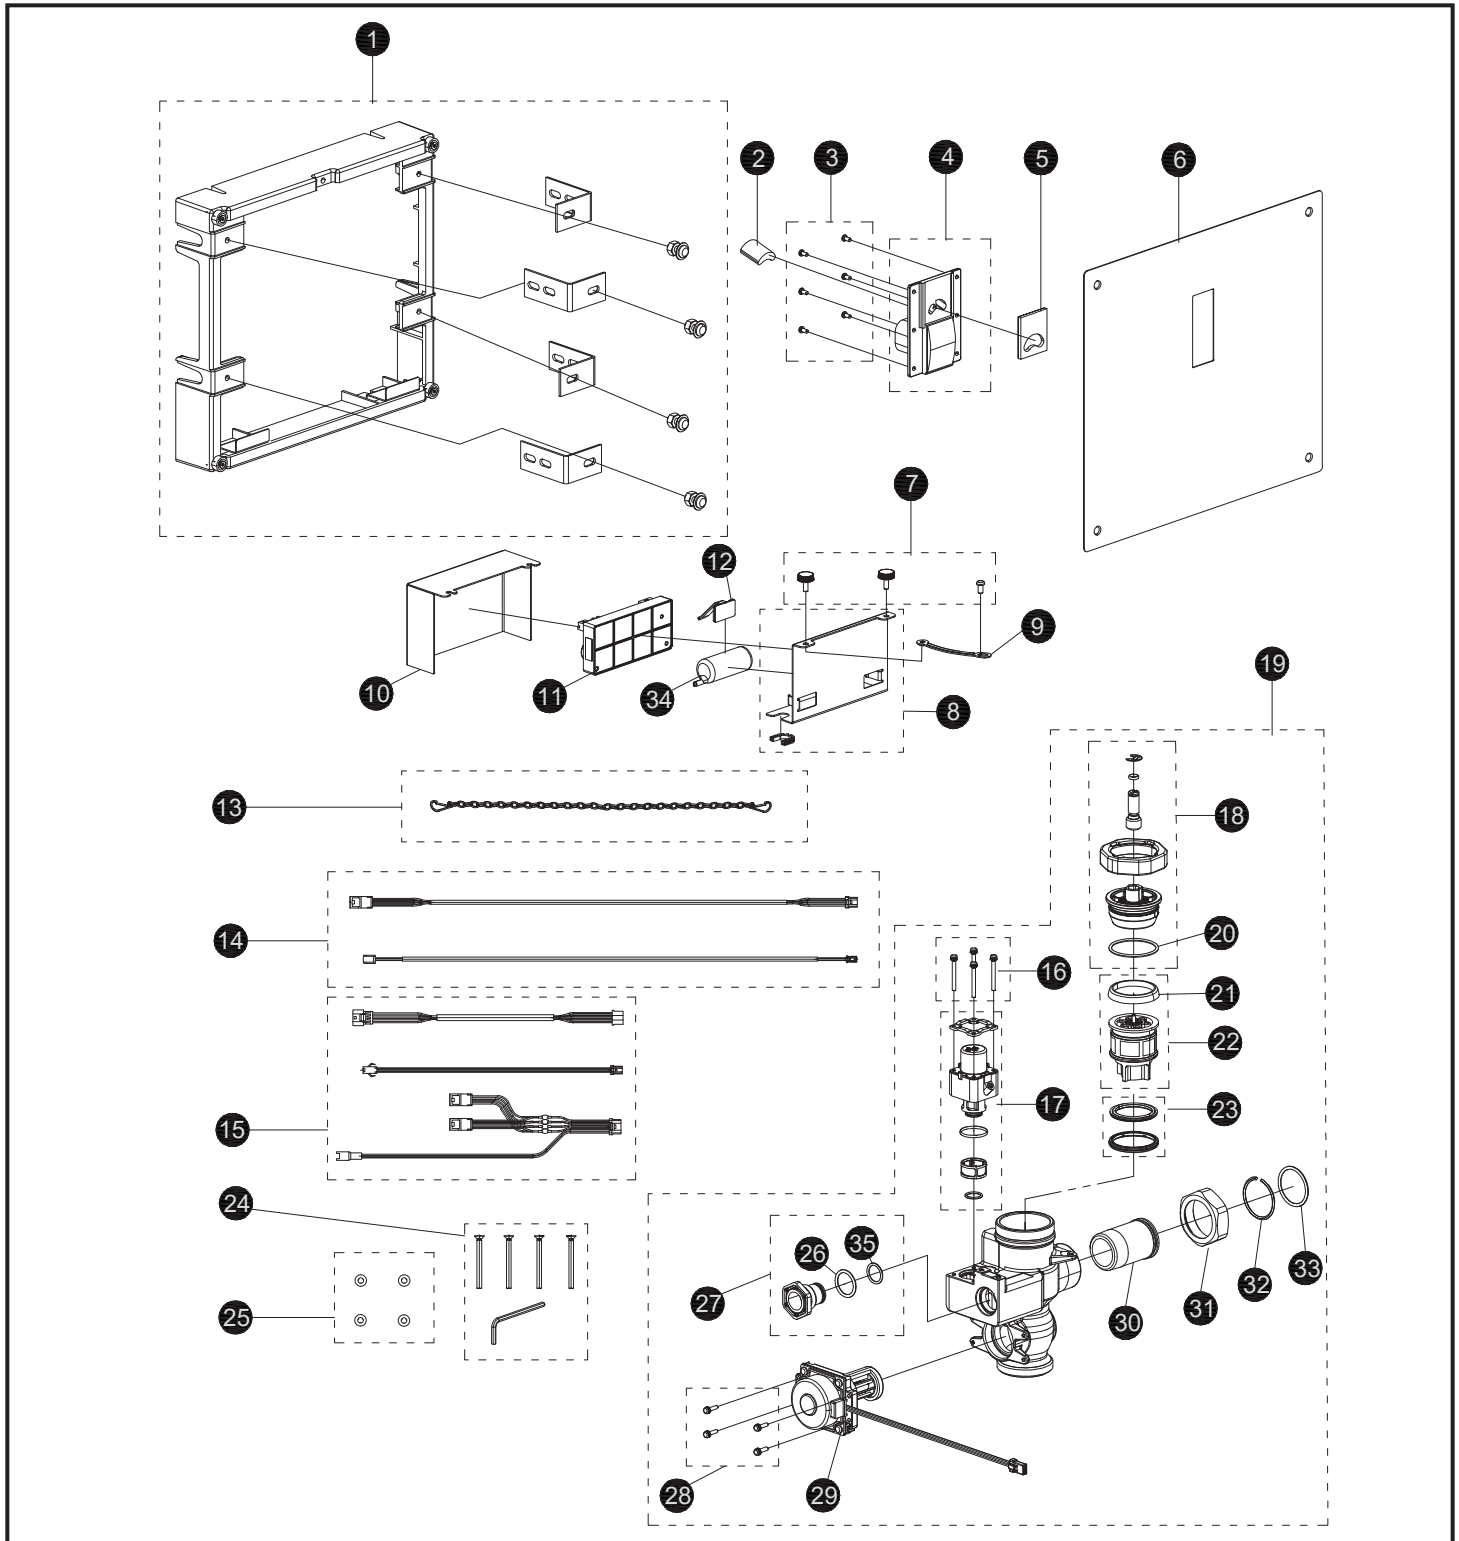

TET2LB(X)#SS
 TET2LB(X)31#SS
 TET2LB(X)32#SS
 TET2LB33#SS

**ECOPOWER® Flush Valve,
 Toilet, Concealed Large, 1.28 Gpf**

**ECOPOWER® Flush Valve,
Toilet, Concealed Large, 1.28 Gpf**

TET2LB(X)#SS
 TET2LB(X)31#SS
 TET2LB(X)32#SS
 TET2LB33#SS

Item	Part	Description
1	TH559EDV341	Frame assembly, large cover
2	THP3523	Sensor
3	THP3215	Screw, sensor bracket, concealed (6/bag)
4	THP3214	Touch-button assembly
5	THP3213	Glass, sensor window, concealed
6	THP3211	Cover plate, large
7	THP3538	Screws, cover, controller box (3/bag)
8	THP3539	Housing, controller, concealed
9	THP3540	Mount stay, controller box
10	THP3537	Cover, controller box, concealed
11	THP3525	Controller unit 1.28gpf
12	TH559EDV517	Clamp set (10/bag)
13	TH559EDV345	Chain, cover plate
14	THP3541	Harness, concealed (2 type/bag)
15	THP3522	Extension harness (3 type/bag)
16	THP3192	Screw, solenoid valve (4/bag)
17	THP3190R	Solenoid valve assembly
18	THP3532	Piston cap sub assembly
19	THP3543	Valve assembly, concealed, toilet 1.28gpf
	THP3530X	Valve assembly, toilet 1.28gpf for Reclaimed Water
20	THP3533	O-ring, piston cap, top
21	TH305SV103	U-packing, piston (10/bag)
22	TH323V104R	Piston assembly
23	THP3534	Seat packing set
24	THP3233	Screw w/wrench set
25	THP3219	Washer, plastic (4/bag)
26	THP3013	O-ring, cap (10/bag)
27	THP3220	Plug
28	TH559EDV505	Screw, ECOPOWER generator (4/bag)
29	TH559EDV503	ECOPOWER generator, toilet
30	TH305SV114	Tailpiece
31	TH305SV113	Nut, tailpiece/angle stop
32	TH305SV105	Locking ring set, tailpiece (10/bag)
33	TH305SV106	O-ring, tailpiece (10/bag)
34	THP3053	Back-up battery
35	THP3242	O-ring (1/bag)

Vacuum Breaker Sets

VB1331R#RB	Back Spud, 1-1/2" Outlet, Concealed
VB0932R#RB	Top Spud, 1-1/2" Outlet, Concealed
VB1333R#RB	Back Spud, 1-1/2" Outlet, Floor Mount
VB1331XR#RB	Back Spud, 1-1/2" Outlet, Concealed for Reclaimed Water
VB0932XR#RB	Top Spud, 1-1/2" Outlet, Concealed for Reclaimed Water

Note: for additional information, refer to the individual vacuum breaker parts sheets.