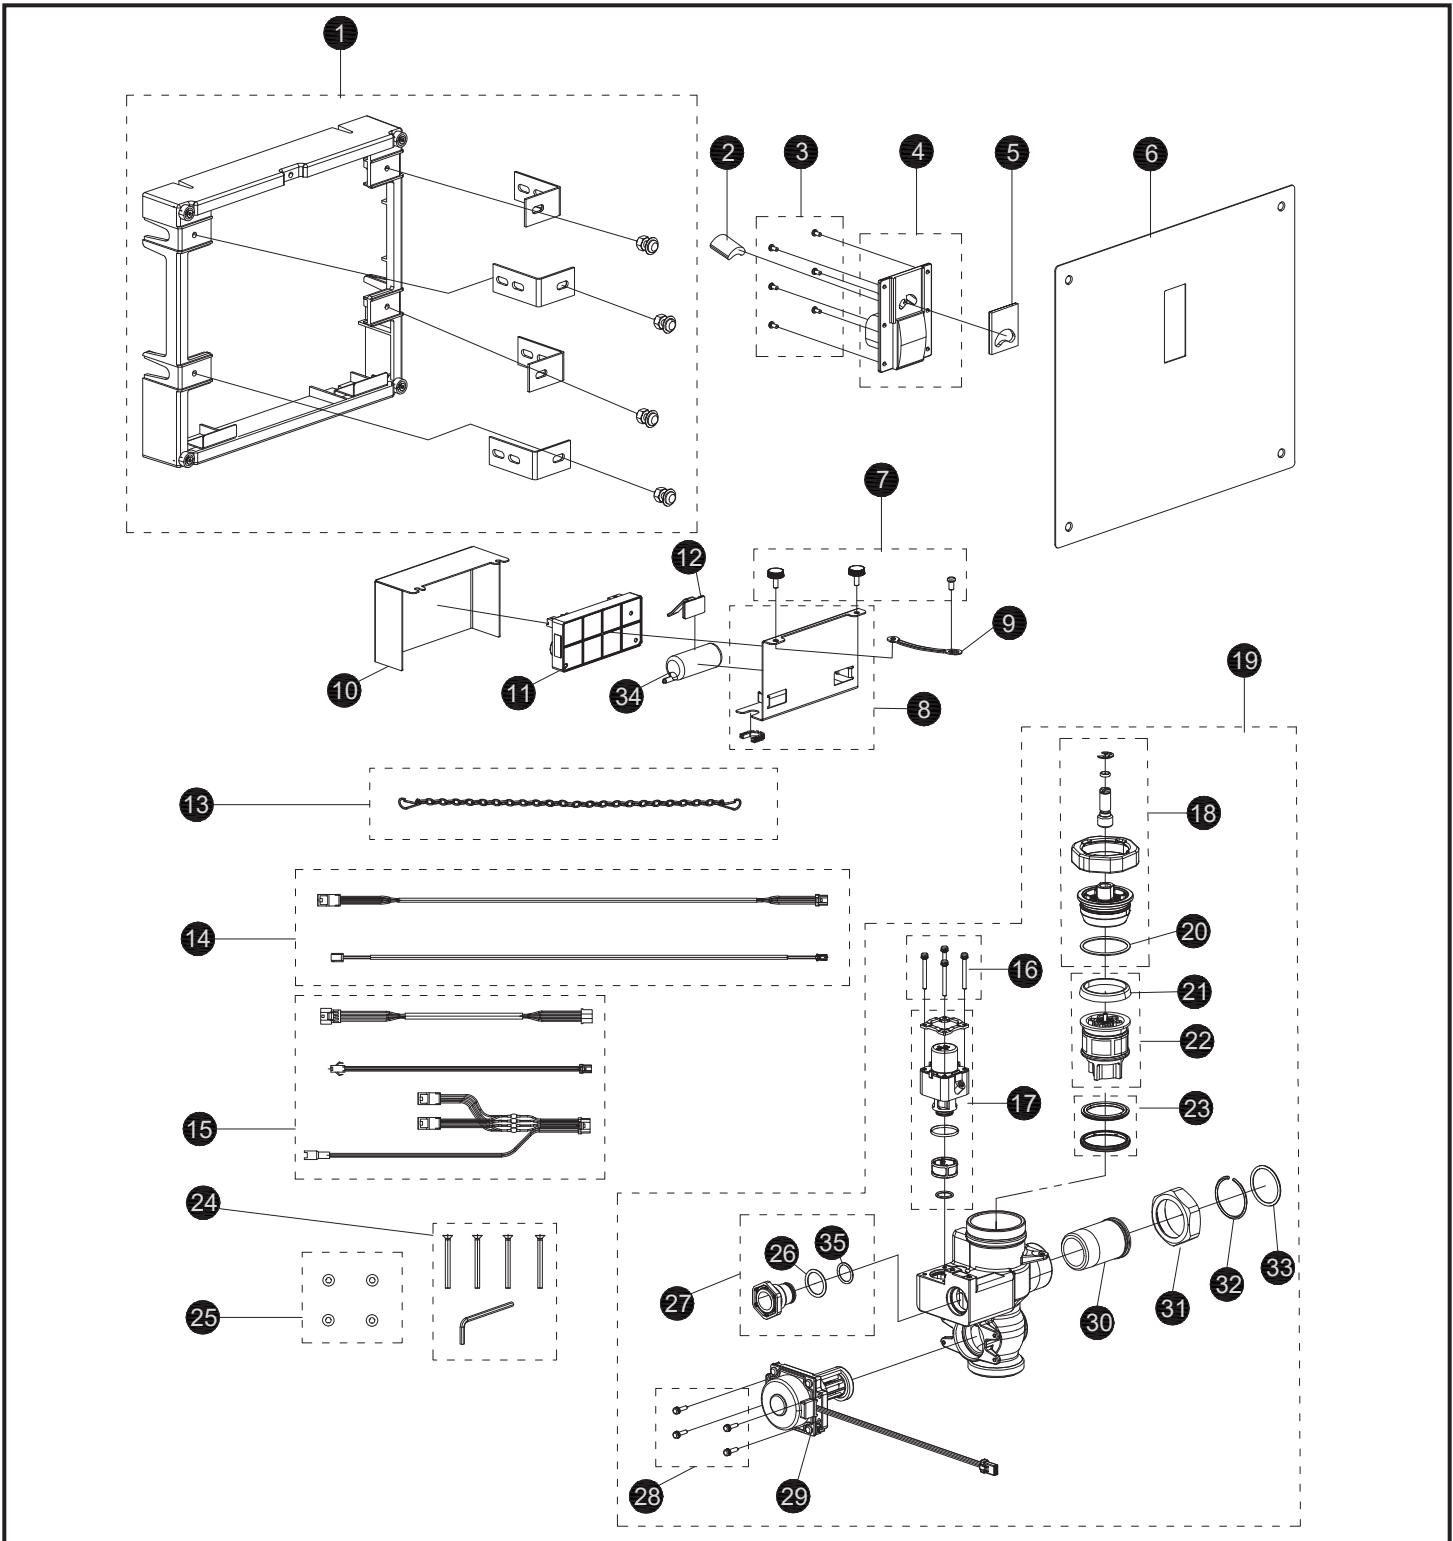

TET2UB(X)#SS  
 TET2UB(X)31#SS  
 TET2UB(X)32#SS  
 TET2UB33#SS

**ECOPOWER® Flush Valve,  
 Toilet, Concealed Large, 1.0 Gpf**

**ECOPOWER® Flush Valve,  
Toilet, Concealed Large, 1.0 Gpf**

TET2UB(X)#SS  
TET2UB(X)31#SS  
TET2UB(X)32#SS  
TET2UB33#SS

<b>Item</b>	<b>Part</b>	<b>Description</b>
1	TH559EDV341	Frame assembly, large cover
2	THP3523	Sensor
3	THP3215	Screw, sensor bracket, concealed (6/bag)
4	THP3214	Touch-button assembly
5	THP3213	Glass, sensor window, concealed
6	THP3211	Cover plate, large
7	THP3538	Screws, cover, controller box (3/bag)
8	THP3539	Housing, controller, concealed
9	THP3540	Mount stay, controller box
10	THP3537	Cover, controller box, concealed
11	THP3524	Controller unit 1.0gpf
12	TH559EDV517	Clamp set (10/bag)
13	TH559EDV345	Chain, cover plate
14	THP3541	Harness, concealed (2 type/bag)
15	THP3522	Extension harness (3 type/bag)
16	THP3192	Screw, solenoid valve (4/bag)
17	THP3190R	Solenoid valve assembly
18	THP3532	Piston cap sub assembly
19	THP3542	Valve assembly, concealed, toilet 1.0gpf
	THP3529X	Valve assembly, toilet 1.0gpf for Reclaimed Water
20	THP3533	O-ring, piston cap, top
21	TH305SV103	U-packing, piston (10/bag)
22	TH323V104R	Piston assembly
23	THP3534	Seat packing set
24	THP3233	Screw w/wrench set
25	THP3219	Washer, plastic (4/bag)
26	THP3013	O-ring, cap (10/bag)
27	THP3220	Plug
28	TH559EDV505	Screw, ECOPOWER generator (4/bag)
29	TH559EDV503	ECOPOWER generator, toilet
30	TH305SV114	Tailpiece
31	TH305SV113	Nut, tailpiece/angle stop
32	TH305SV105	Locking ring set, tailpiece (10/bag)
33	TH305SV106	O-ring, tailpiece (10/bag)
34	THP3053	Back-up battery
35	THP3242	O-ring (1/bag)

**Vacuum Breaker Sets**

- VB1331R#RB Back Spud, 1-1/2" Outlet, Concealed
- VB0932R#RB Top Spud, 1-1/2" Outlet, Concealed
- VB1333R#RB Back Spud, 1-1/2" Outlet, Floor Mount
- VB1331XR#RB Back Spud, 1-1/2" Outlet, Concealed for Reclaimed Water
- VB0932XR#RB Top Spud, 1-1/2" Outlet, Concealed for Reclaimed Water