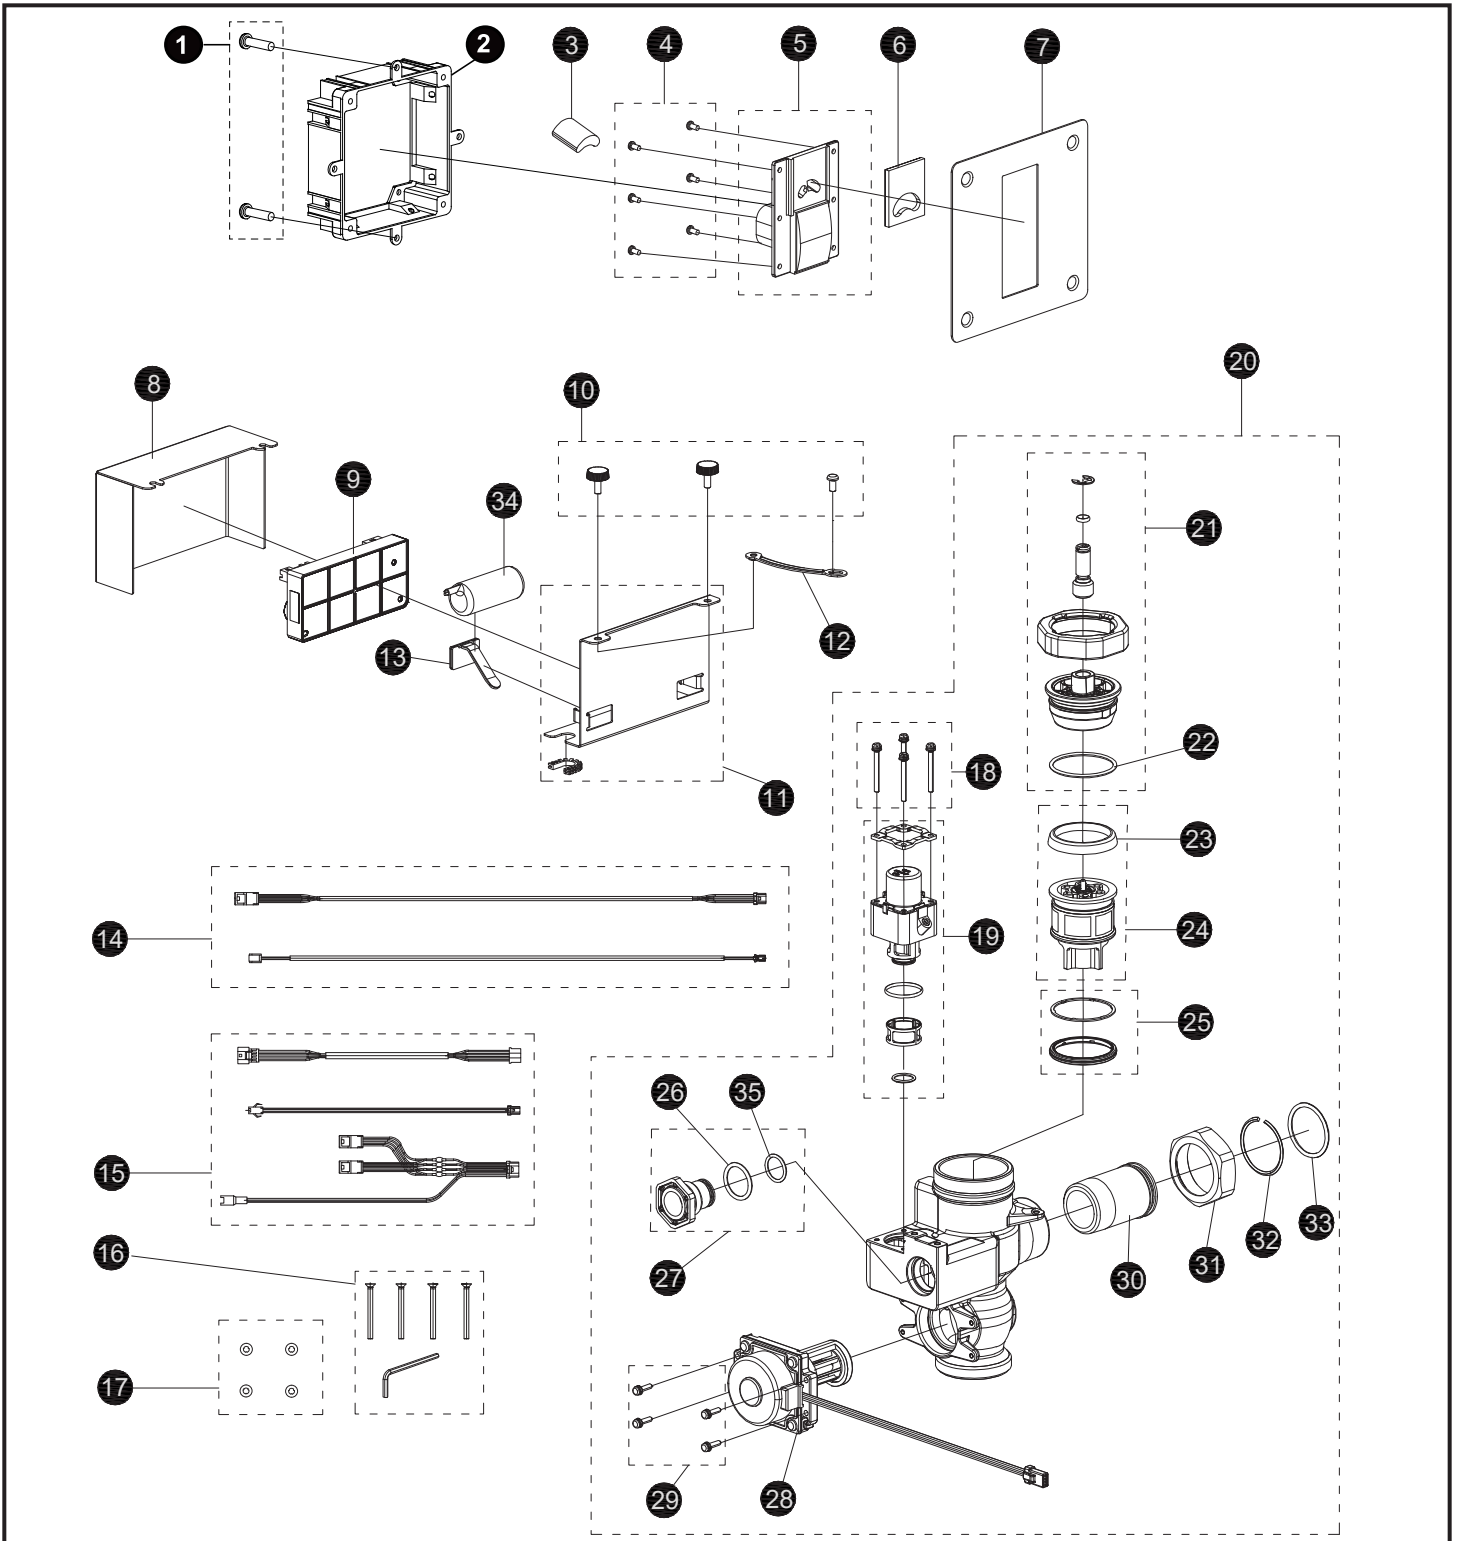

TET3GB#SS
 TET3GB31#SS
 TET3GB32#SS
 TET3GB33#SS

**ECOPOWER® Flush Valve,
 Toilet, Concealed Small, 1.6 Gpf**

**ECOPOWER® Flush Valve,
Toilet, Concealed Small, 1.6 Gpf**

TET3GB#SS
TET3GB31#SS
TET3GB32#SS
TET3GB33#SS

Item	Part	Description
1	THP3222	Screw, wooden screw (10/bag)
2	THP3210	Wall frame assembly, small cover
3	THP3523	Sensor unit
4	THP3215	Screw, touch button (6/bag)
5	THP3214	Touch-button assembly
6	THP3213	Glass, sensor window, concealed
7	THP3212	Cover plate, small
8	THP3537	Cover, controller box, concealed
9	THP3526	Controller unit 1.6gpf
10	THP3538	Screw, cover, controller box (3/bag)
11	THP3539	Housing, controller, concealed
12	THP3540	Mount stay, controller box
13	TH559EDV517	Clamp set (10/bag)
14	THP3541	Harness, concealed (2 type/bag)
15	THP3522	Extension harness (3 type/bag)
16	THP3233	Screw w/wrench set
17	THP3219	Washer, plastic (4/bag)
18	THP3192	Screw (4/bag)
19	THP3190R	Solenoid unit & diaphragm assy
20	THP3544	Valve assembly, concealed, toilet 1.6gpf
21	THP3532	Valve cap assembly
22	THP3533	O-ring, valve cap top
23	TH305SV103	U-packing, piston (10/bag)
24	TH323V104R	Piston assembly
25	THP3534	Seat packing set
26	THP3013	O-ring, cap (10/bag)
27	THP3220	Plug
28	TH559EDV503	ECOPOWER generator, toilet
29	TH559EDV505	Screw, ECOPOWER generator
30	TH305SV114	Tailpiece
31	TH305SV113	Nut, tailpiece/angle stop
32	TH305SV105	Locking ring set, tailpiece (10/bag)
33	TH305SV106	O-ring, tailpiece/angle stop
34	THP3053	Back-up battery
35	THP3242	O-ring (1/bag)

Vacuum Breaker Sets

- VB1331R#RB Back Spud, 1-1/2" Outlet, Concealed
- VB0932R#RB Top Spud, 1-1/2" Outlet, Concealed
- VB1333R#RB Back Spud, 1-1/2" Outlet, Floor Mount

Note: for additional information, refer to the individual vacuum breaker parts sheets.