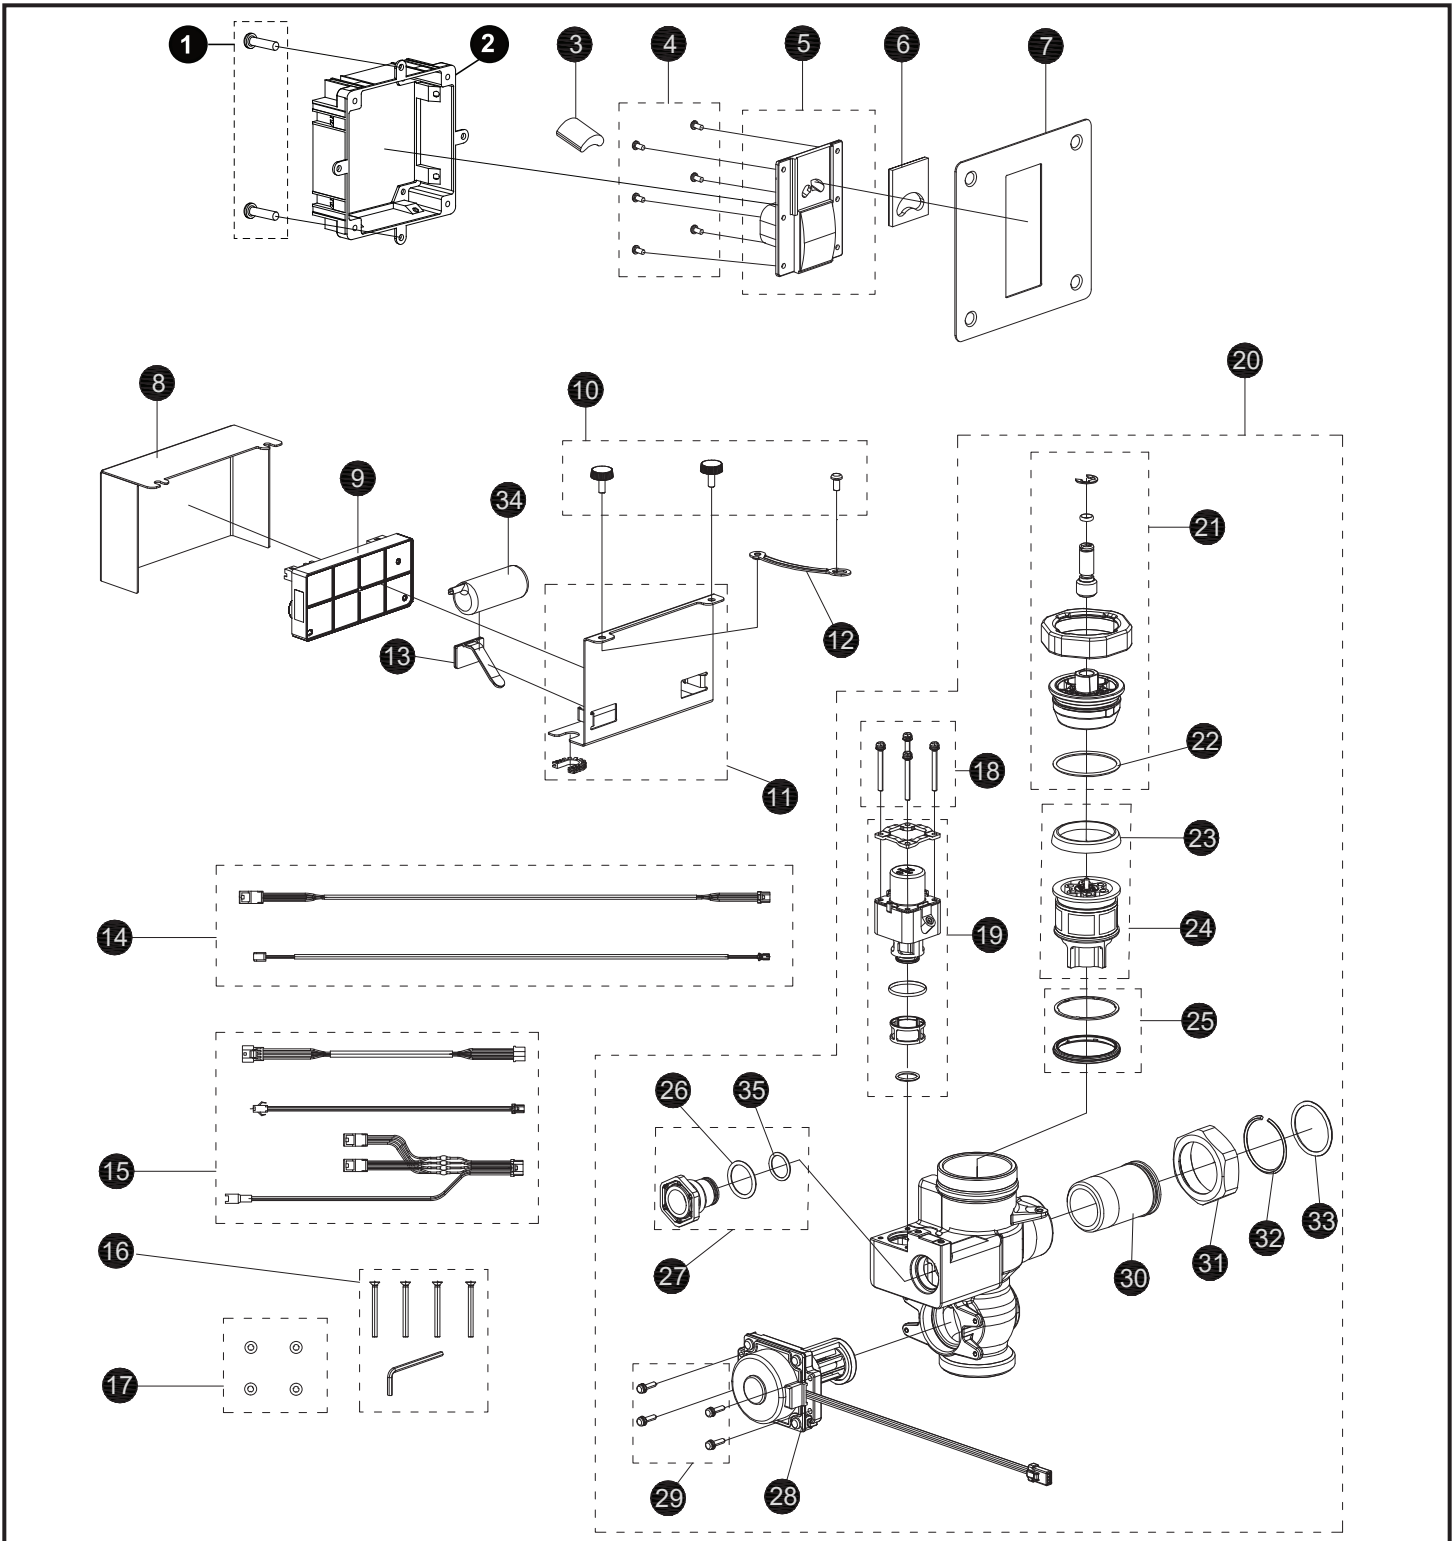

TET3LB(X)#SS
 TET3LB(X)31#SS
 TET3LB(X)32#SS
 TET3LB33#SS

**ECOPOWER® Flush Valve,
 Toilet, Concealed Small, 1.28 Gpf**

**ECOPOWER® Flush Valve,
Toilet, Concealed Small, 1.28 Gpf**

TET3LB(X)#SS
TET3LB(X)31#SS
TET3LB(X)32#SS
TET3LB33#SS

Item	Part	Description
1	THP3222	Screw, wooden screw (10/bag)
2	THP3210	Wall frame assembly, small cover
3	THP3523	Sensor unit
4	THP3215	Screw, touch button (6/bag)
5	THP3214	Touch-button assembly
6	THP3213	Glass, sensor window, concealed
7	THP3212	Cover plate, small
8	THP3537	Cover, controller box, concealed
9	THP3525	Controller unit 1.28gpf
10	THP3538	Screw, cover, controller box (3/bag)
11	THP3539	Housing, controller, concealed
12	THP3540	Mount stay, controller box
13	TH559EDV517	Clamp set (10/bag)
14	THP3541	Harness, concealed (2 type/bag)
15	THP3522	Extension harness (3 type/bag)
16	THP3233	Screw w/wrench set
17	THP3219	Washer, plastic (4/bag)
18	THP3192	Screw (4/bag)
19	THP3190R	Solenoid unit & diaphragm assy
20	THP3543	Valve assembly, concealed, toilet 1.28gpf
	THP3530X	Valve assembly, toilet 1.28gpf for Reclaimed Water
21	THP3532	Valve cap assembly
22	THP3533	O-ring, valve cap top
23	TH305SV103	U-packing, piston (10/bag)
24	TH323V104R	Piston assembly
25	THP3534	Seat packing set
26	THP3013	O-ring, cap (10/bag)
27	THP3220	Plug
28	TH559EDV503	ECOPOWER generator, toilet
29	TH559EDV505	Screw, ECOPOWER generator
30	TH305SV114	Tailpiece
31	TH305SV113	Nut, tailpiece/angle stop
32	TH305SV105	Locking ring set, tailpiece (10/bag)
33	TH305SV106	O-ring, tailpiece/angle stop
34	THP3053	Back-up battery
35	THP3242	O-ring (1/bag)

Vacuum Breaker Sets

- VB1331R#RB Back Spud, 1-1/2" Outlet, Concealed
- VB0932R#RB Top Spud, 1-1/2" Outlet, Concealed
- VB1333R#RB Back Spud, 1-1/2" Outlet, Floor Mount
- VB1331XR#RB Back Spud, 1-1/2" Outlet, Concealed for Reclaimed Water
- VB0932XR#RB Top Spud, 1-1/2" Outlet, Concealed for Reclaimed Water

Note: for additional information, refer to the individual vacuum breaker parts sheets.