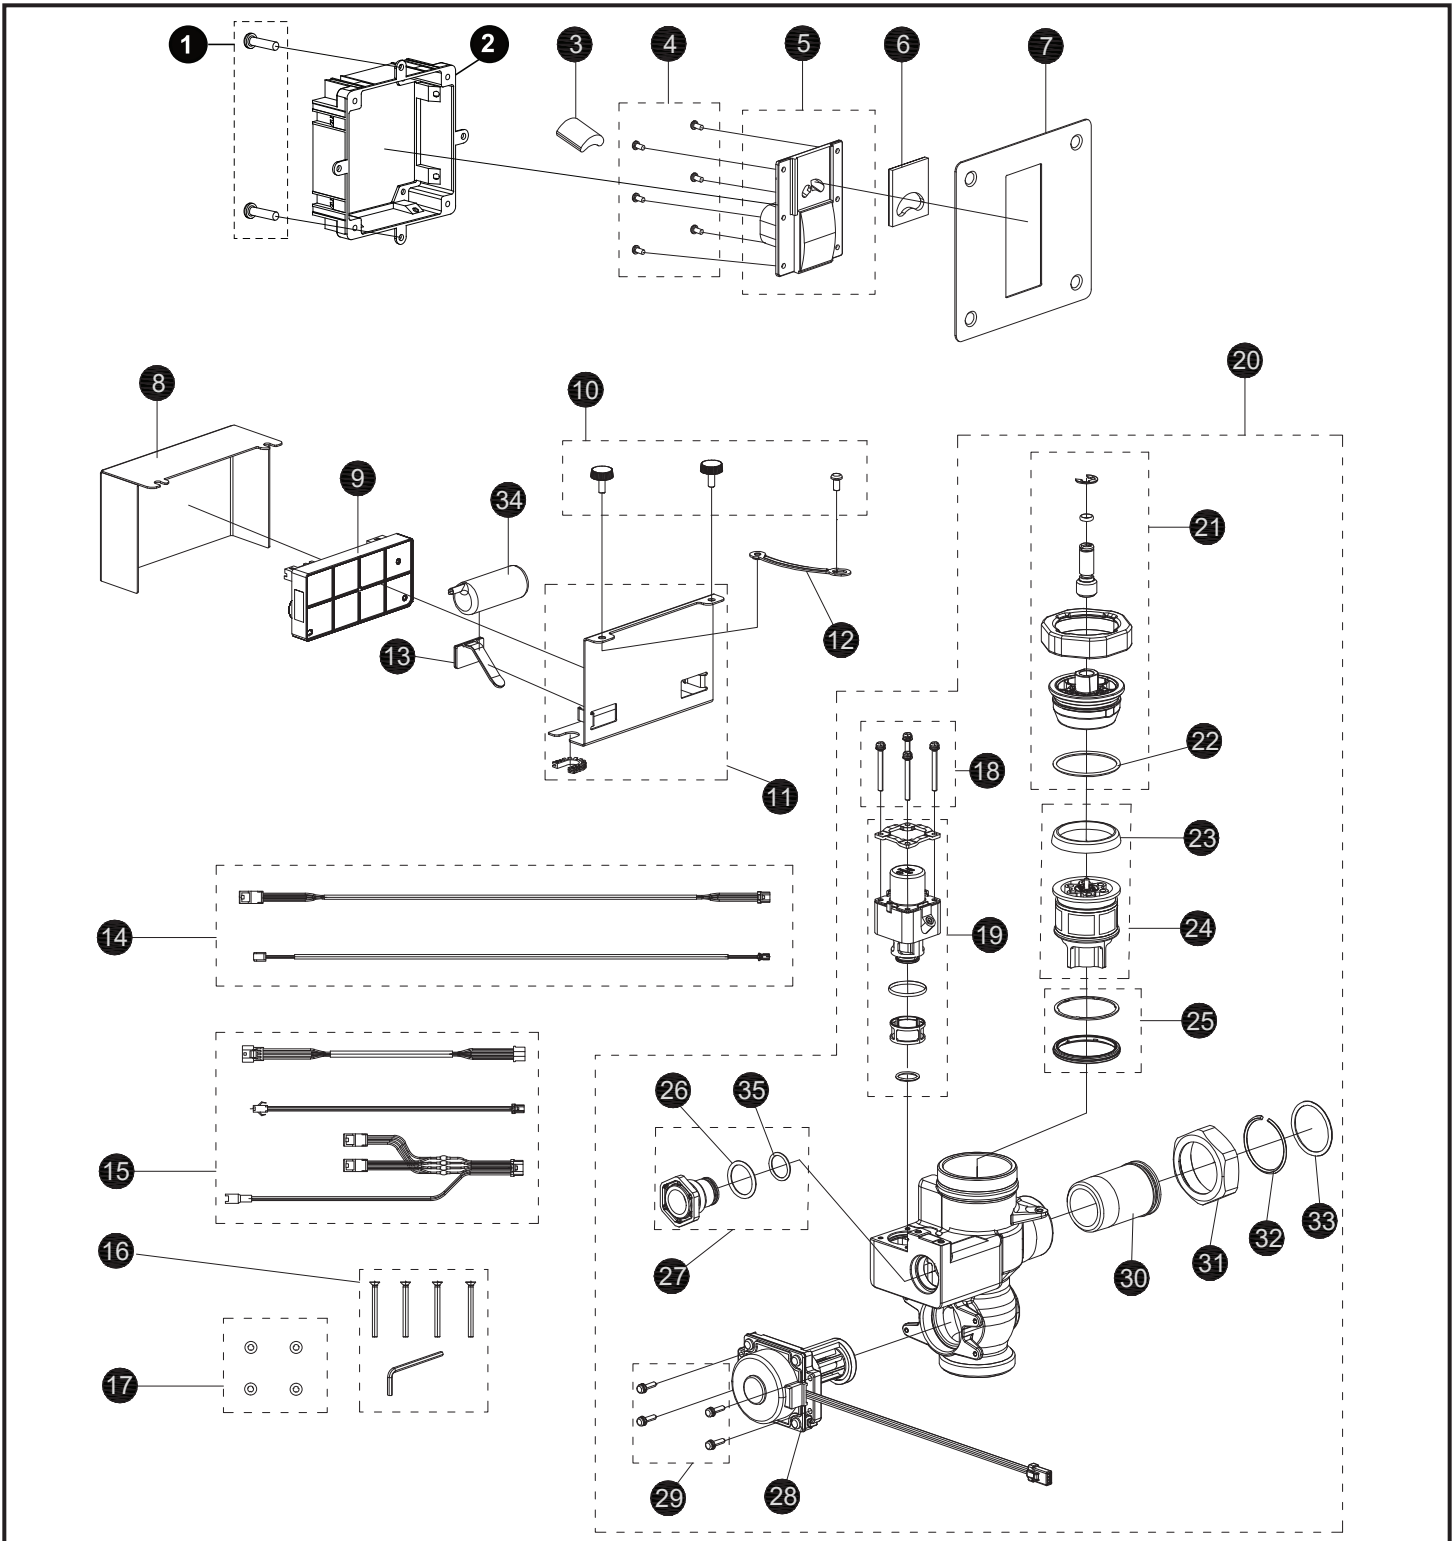

TET3UB(X)#SS
TET3UB(X)31#SS
TET3UB(X)32#SS
TET3UB33#SS

ECOPOWER® Flush Valve, Toilet, Concealed Small, 1.0 Gpf

TET3UB(X)#SS
 TET3UB(X)31#SS
 TET3UB(X)32#SS
 TET3UB33#SS

**ECOPOWER® Flush Valve,
 Toilet, Concealed Small, 1.0 Gpf**

Item	Part	Description
1	THP3222	Screw, wooden screw (10/bag)
2	THP3210	Wall frame assembly, small cover
3	THP3523	Sensor unit
4	THP3215	Screw, touch button (6/bag)
5	THP3214	Touch-button assembly
6	THP3213	Glass, sensor window, concealed
7	THP3212	Cover plate, small
8	THP3537	Cover, controller box, concealed
9	THP3524	Controller unit 1.0gpf
10	THP3538	Screw, cover, controller box (3/bag)
11	THP3539	Housing, controller, concealed
12	THP3540	Mount stay, controller box
13	TH559EDV517	Clamp set (10/bag)
14	THP3541	Harness, concealed (2 type/bag)
15	THP3522	Extension harness (3 type/bag)
16	THP3233	Screw w/wrench set
17	THP3219	Washer, plastic (4/bag)
18	THP3192	Screw (4/bag)
19	THP3190R	Solenoid unit & diaphragm assy
20	THP3542	Valve assembly, concealed, toilet 1.0gpf
	THP3529X	Valve assembly, toilet 1.0gpf for Reclaimed Water
21	THP3532	Valve cap assembly
22	THP3533	O-ring, valve cap top
23	TH305SV103	U-packing, piston (10/bag)
24	TH323V104R	Piston assembly
25	THP3534	Seat packing set
26	THP3013	O-ring, cap (10/bag)
27	THP3220	Plug
28	TH559EDV503	ECOPOWER generator, toilet
29	TH559EDV505	Screw, ECOPOWER generator
30	TH305SV114	Tailpiece
31	TH305SV113	Nut, tailpiece/angle stop
32	TH305SV105	Locking ring set, tailpiece (10/bag)
33	TH305SV106	O-ring, tailpiece/angle stop
34	THP3053	Back-up battery
35	THP3242	O-ring (1/bag)

Vacuum Breaker Sets

- VB1331R#RB Back Spud, 1-1/2" Outlet, Concealed
- VB0932R#RB Top Spud, 1-1/2" Outlet, Concealed
- VB1333R#RB Back Spud, 1-1/2" Outlet, Floor Mount
- VB1331XR#RB Back Spud, 1-1/2" Outlet, Concealed for Reclaimed Water
- VB0932XR#RB Top Spud, 1-1/2" Outlet, Concealed for Reclaimed Water

Note: for additional information, refer to the individual vacuum breaker parts sheets.