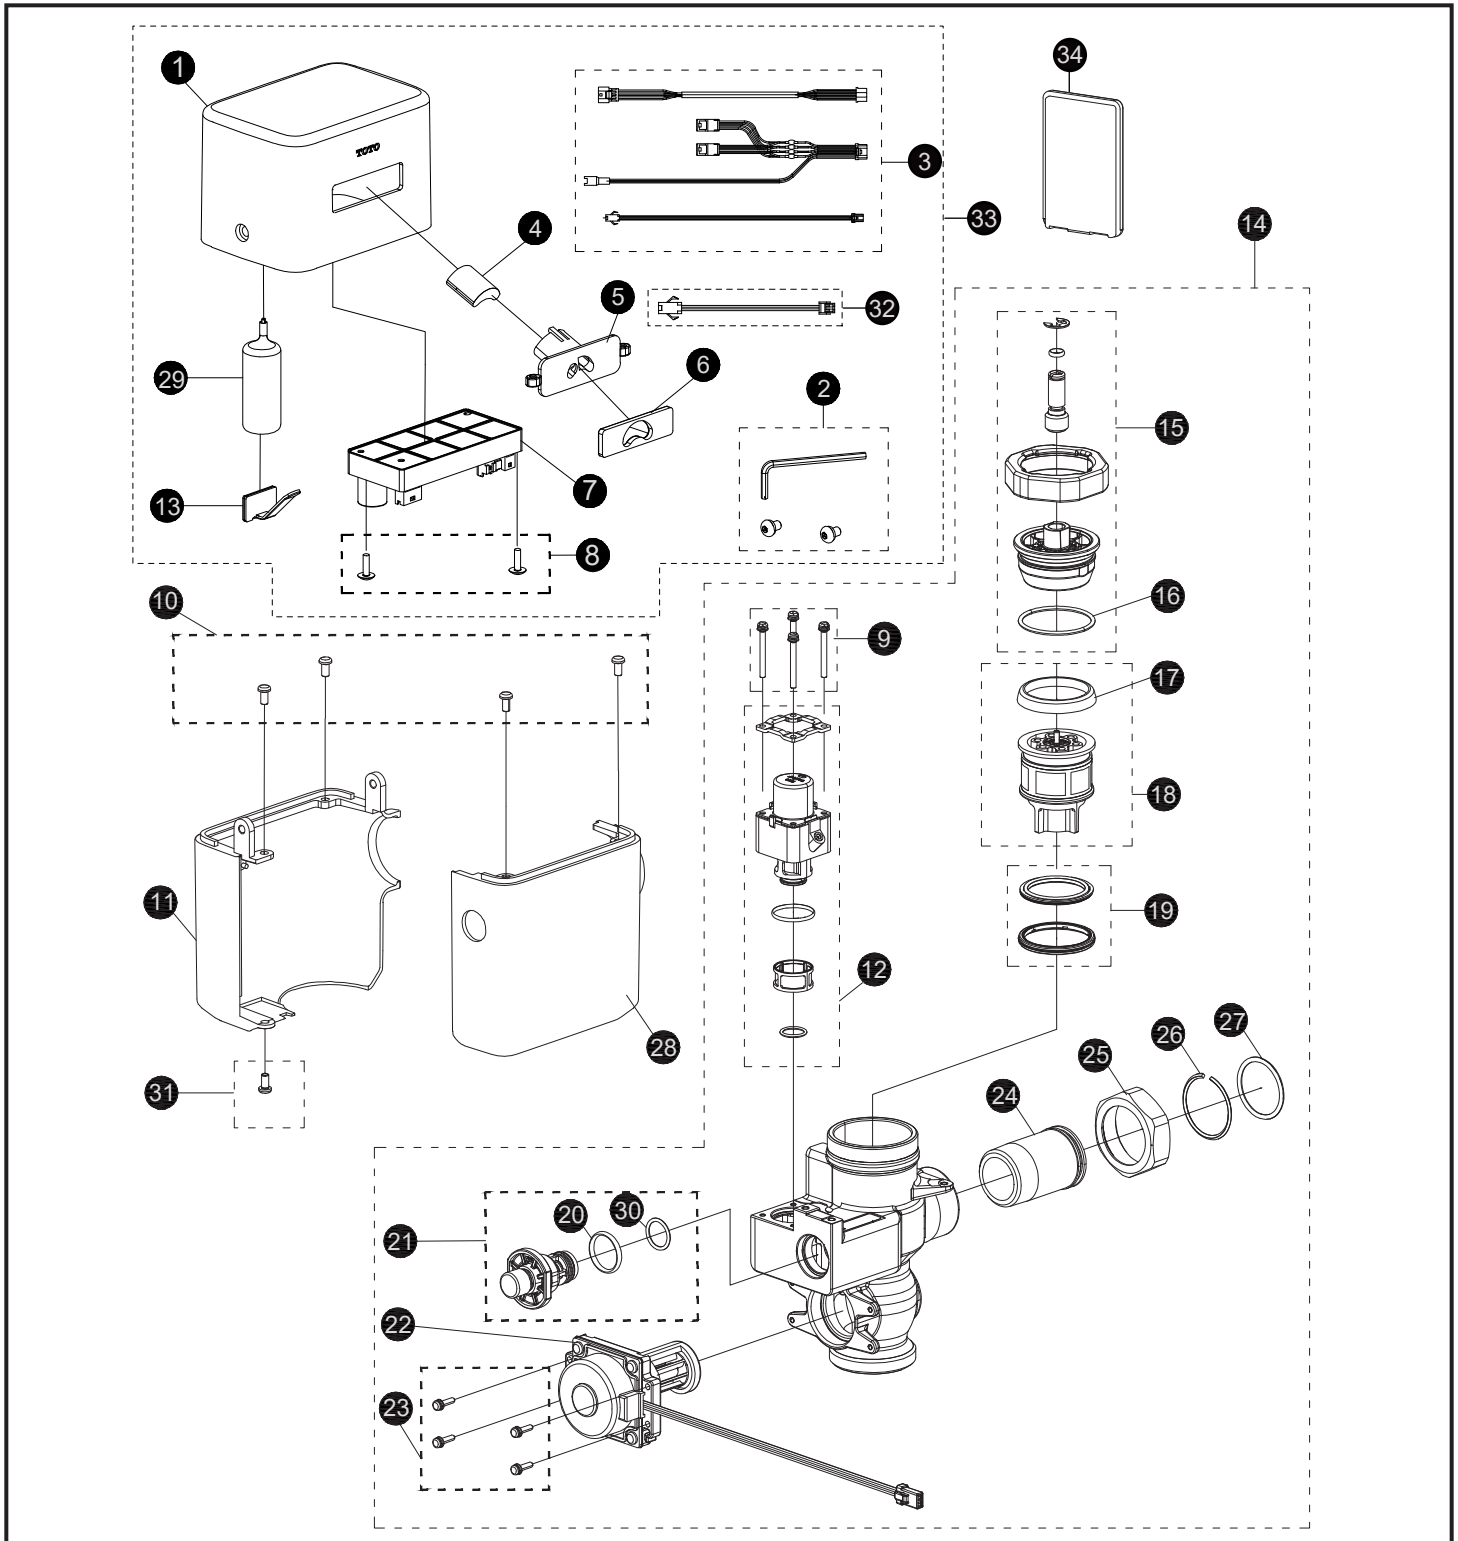

**ECOPOWER® Flush Valve,  
Toilet, Exposed, 1.6 Gpf  
24" VB**

TET6GB(iA)(i2)(i4)#CP  
TET6GB(iA)(i2)(i4)32#CP

**ECOPOWER® Flush Valve,  
Toilet, Exposed, 1.6 Gpf  
24" VB**

<b>Item</b>	<b>Part</b>	<b>Description</b>
1	THP3520#CP	Cover, top
	THP3557#CP	Cover, top for IoT Flush Valve
2	THP3521	Screw w/wrench set, exposed
3	THP3522	Extension harness (3 type/bag)
4	THP3523	Sensor unit
5	THP3206	Bracket, sensor w/screw (20D)
6	THP3207	Glass, sensor window, exposed
7	THP3526	Controller unit for 1.6gpf
	THP3554	Controller unit for 1.6gpf IoT Flush Valve
8	THP3208	Screw, controller mount (2/bag)
9	THP3192	Screw (4/bag)
10	THP3527	Screw, cover, valve (4/bag)
11	THP3528#CP	Cover, lower, B
12	THP3190R	Solenoid unit & diaphragm assy
13	TH559EDV517	Clamp set (10/bag)
14	THP3531	Valve assembly, exposed, toilet 1.6gpf
15	THP3532	Valve cap assembly
16	THP3533	O-ring, valve cap top
17	TH305SV103	U-packing, piston (10/bag)
18	TH323V104R	Piston assembly
19	THP3534	Seat packing set
20	THP3013	O-ring, screen nut (10/bag)
21	TH559EDV506	Push button assembly
22	TH559EDV503	ECOPOWER generator, toilet
23	TH559EDV505	Screw, ECOPOWER generator
24	TH305SV114	Tailpiece
25	TH305SV113	Nut, tailpiece/angle stop
26	TH305SV105	Locking ring set, tailpiece (10/bag)
27	TH305SV106	O-ring, tailpiece (10/bag)
28	THP3535#CP	Cover, lower, A
29	THP3053	Back-up battery
30	THP3242	O-ring (1/bag)
31	THP3536	Screw, cover, valve(1/bag)
32	THP3515	IoT wire harness
33	THP3551#CP	IoT top unit,1.6gpf
34		IoT communication card, please contact TOTO sales representative or technical support for more information.

**Vacuum Breaker Sets**

VBXX32 #CP Top Spud, 1-1/2" Outlet, For 24-1/2" Long VB tube

THP3291B#CP 24-1/2" VB tube, 1-1/2"

Note: for additional information, refer to the individual vacuum breaker parts sheets.