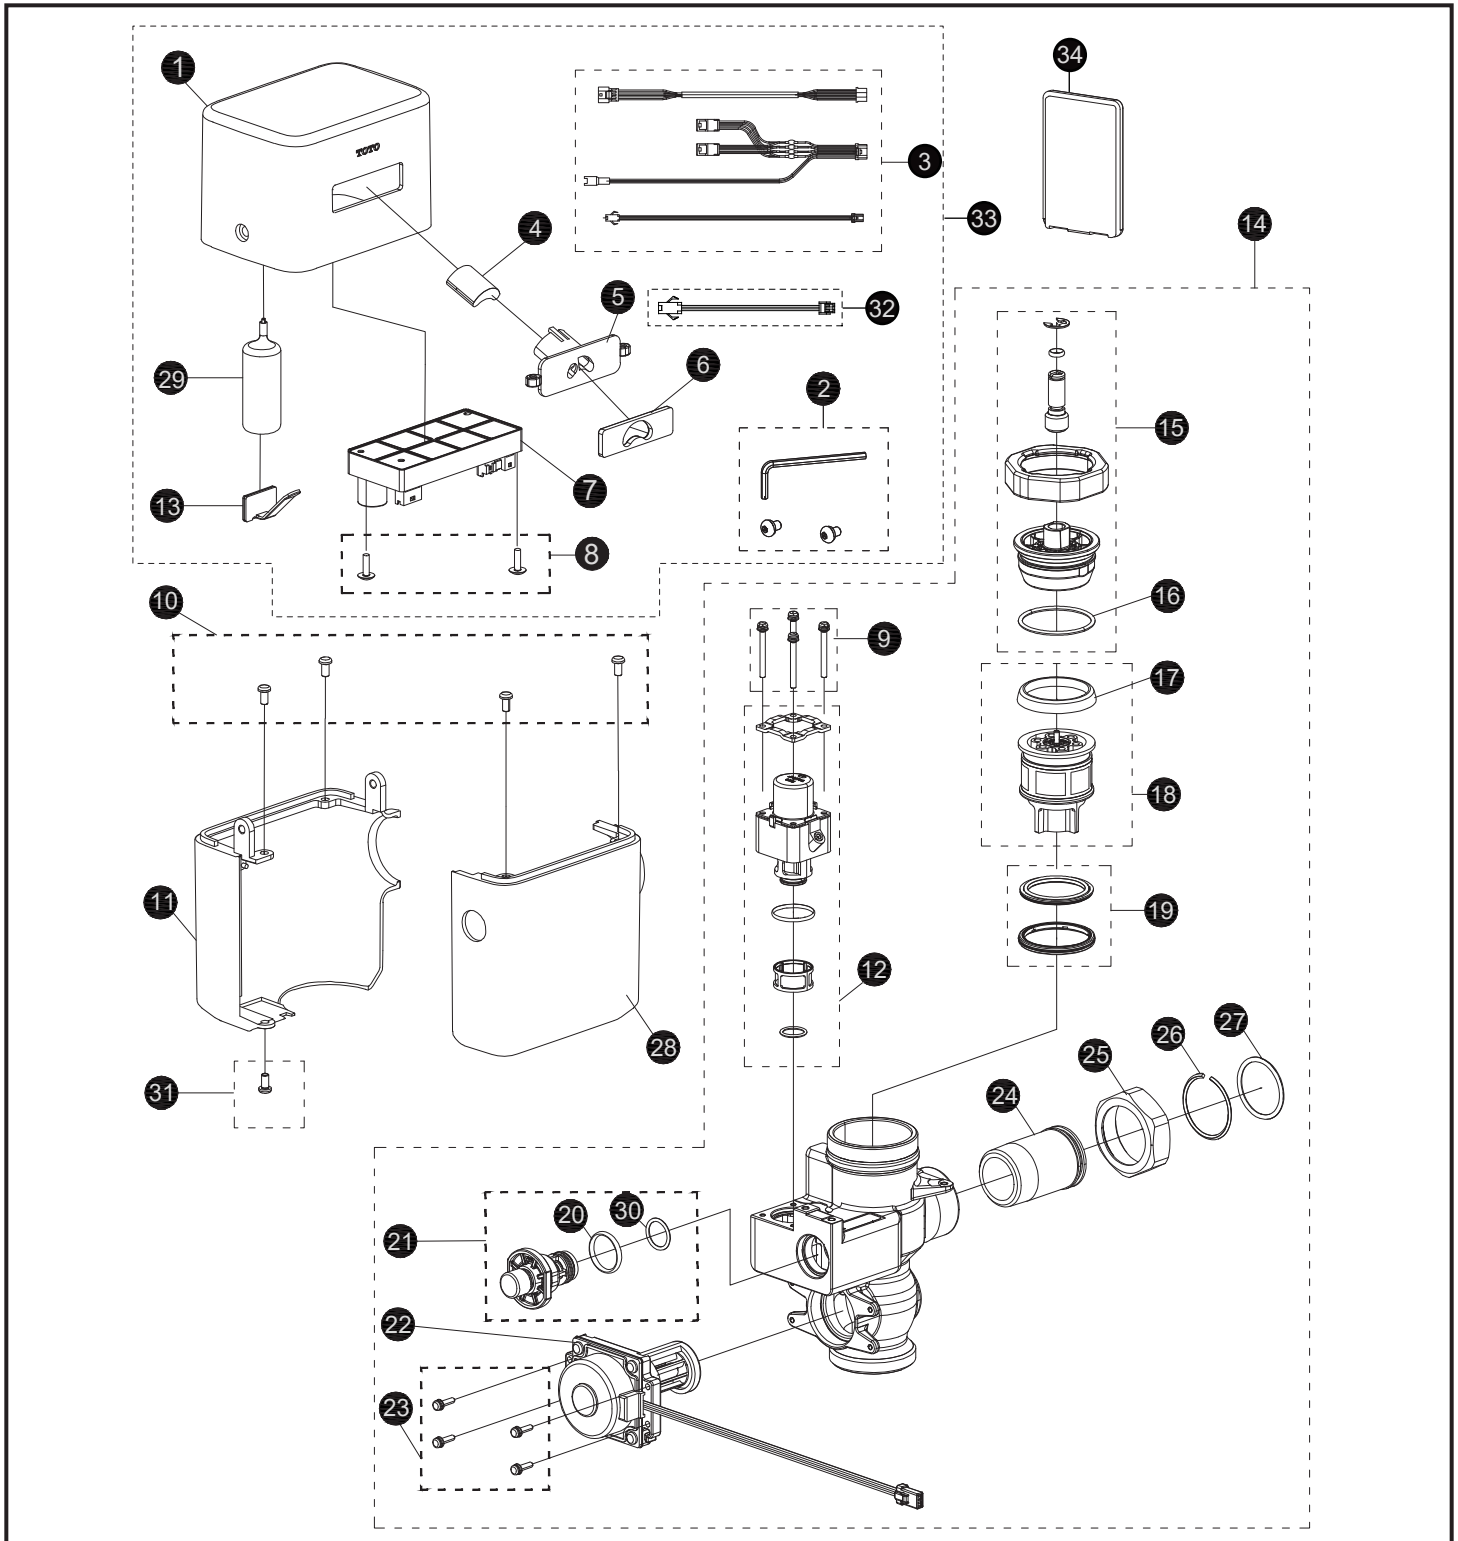

TET6LB(X)(iA)(i2)(i4)#CP
 TET6LB(X)(iA)(i2)(i4)32#CP

**ECOPOWER® Flush Valve,
 Toilet, Exposed, 1.28 Gpf
 24" VB**

TET6LB(X)(iA)(i2)(i4)#CP
 TET6LB(X)(iA)(i2)(i4)32#CP

**ECOPOWER® Flush Valve,
 Toilet, Exposed, 1.28 Gpf
 24" VB**

Item	Part	Description
1	THP3520#CP	Cover, top
	THP3557#CP	Cover, top for IoT Flush Valve
2	THP3521	Screw w/wrench set, exposed
3	THP3522	Extension harness (3 type/bag)
4	THP3523	Sensor unit
5	THP3206	Bracket, sensor w/screw (20D)
6	THP3207	Glass, sensor window, exposed
7	THP3525	Controller unit for 1.28gpf
	THP3553	Controller unit for 1.28gpf IoT Flush Valve
8	THP3208	Screw, controller mount (2/bag)
9	THP3192	Screw (4/bag)
10	THP3527	Screw, cover, valve (4/bag)
11	THP3528#CP	Cover, lower, B
12	THP3190R	Solenoid unit & diaphragm assy
13	TH559EDV517	Clamp set (10/bag)
14	THP3530	Valve assembly, exposed, toilet 1.28gpf
	THP3530X	Valve assembly, toilet 1.28gpf for Reclaimed Water
15	THP3532	Valve cap assembly
16	THP3533	O-ring, valve cap top
17	TH305SV103	U-packing, piston (10/bag)
18	TH323V104R	Piston assembly
19	THP3534	Seat packing set
20	THP3013	O-ring, screen nut (10/bag)
21	TH559EDV506	Push button assembly
22	TH559EDV503	ECOPOWER generator, toilet
23	TH559EDV505	Screw, ECOPOWER generator
24	TH305SV114	Tailpiece
25	TH305SV113	Nut, tailpiece/angle stop
26	TH305SV105	Locking ring set, tailpiece (10/bag)
27	TH305SV106	O-ring, tailpiece (10/bag)
28	THP3535#CP	Cover, lower, A
29	THP3053	Back-up battery
30	THP3242	O-ring (1/bag)
31	THP3536	Screw, cover, valve(1/bag)
32	THP3515	IoT wire harness
33	THP3549#CP	IoT top unit,1.28gpf
34		IoT communication card, please contact TOTO sales representative or technical support for more information.

Vacuum Breaker Sets

- VBXX32#CP Top Spud, 1-1/2" Outlet, For 24-1/2" Long VB tube
- VBXX32X#CP Top Spud, 1-1/2" Outlet, For 24-1/2" Long VB tube, Reclaimed Water
- THP3291B#CP 24-1/2" VB tube, 1-1/2"
- THP3322B#CP 24-1/2" VB tube, 1-1/2" for Reclaimed Water