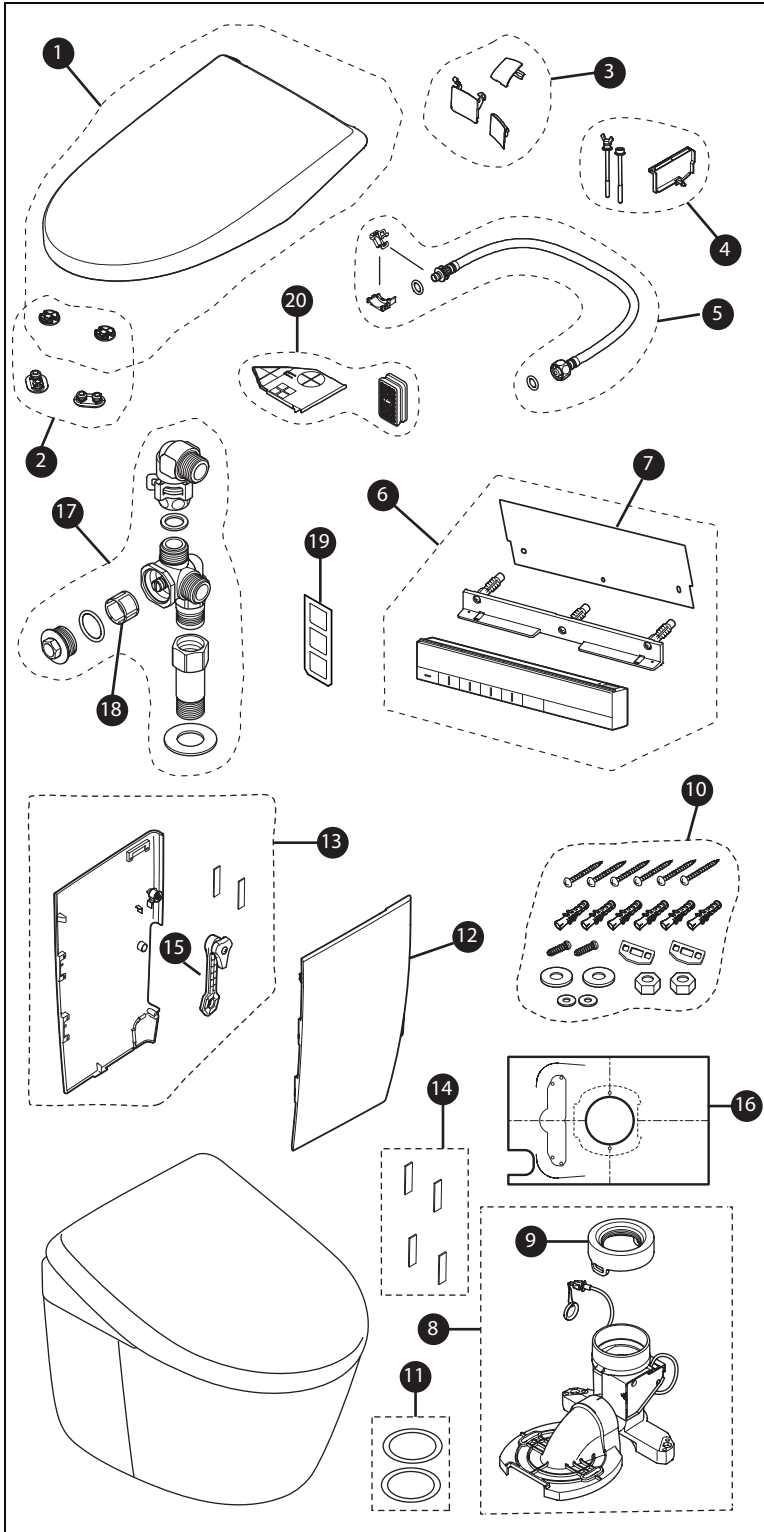

MS8341CUMFG  
SN8341M  
CT8341CUMFG

## NEOREST® RS 1.0Gpf / 0.8Gpf Dual Flush Toilet, Elongated, TORNADO FLUSH®, 12" Modular Rough-In, CEFIONTECT®

Actual Product may vary slightly from illustration

Items	Parts	Description
1	THU6710#01	Lid Assembly - Cotton
2	THU6715	Lid & Seat Bumpers
3	THU6720#01	Wand / Dryer Doors & Drain Cover - Cotton
4	THU6737	Top to Bowl Mounting Bolt Assembly
5	THU6578	Water Supply Hose Assembly
6	THU6585	Remote Control Unit Assembly
7	THU6766	Remote Control Operation Guide
8	THU6648	Drain Socket Assembly
9	THU9652	Drain Socket Gasket
10	THU6298	Bowl Mounting Hardware
11	THU6299	Plastic Seal
12	THU6652#01	Right Side Panel (Cotton)
13	THU6653#01	Left Side Panel (Cotton)
14	THU6655	Side Panel Metal Plate
15	THU6656	Open/Close Tool
16	THU6664	Installation Template
17	THU6673	Junction Valve Assembly
18	THU9758	Water Strainer
19	THU6753	Sensor Adjusting Stickers
20	THU6752#01	Deodorizer Air Filter & Cartridge - Cotton

### Product Number Explanations

**Two-Piece Toilet**  
(MS) Toilet and seat  
Combination  
(8341) Model  
(CUM) TORNADO FLUSH®  
(F) Universal Height  
(G) CEFIONTECT®

**WASHLET® Unit**  
(SN) WASHLET®  
(8341) Model  
(M) Dual Flush

**Bowl Unit**  
(CT) Bowl  
(8341) Model  
(C) TORNADO FLUSH®  
(U) Ultra HET  
(M) Dual Flush  
(F) Universal Height  
(G) CEFIONTECT®