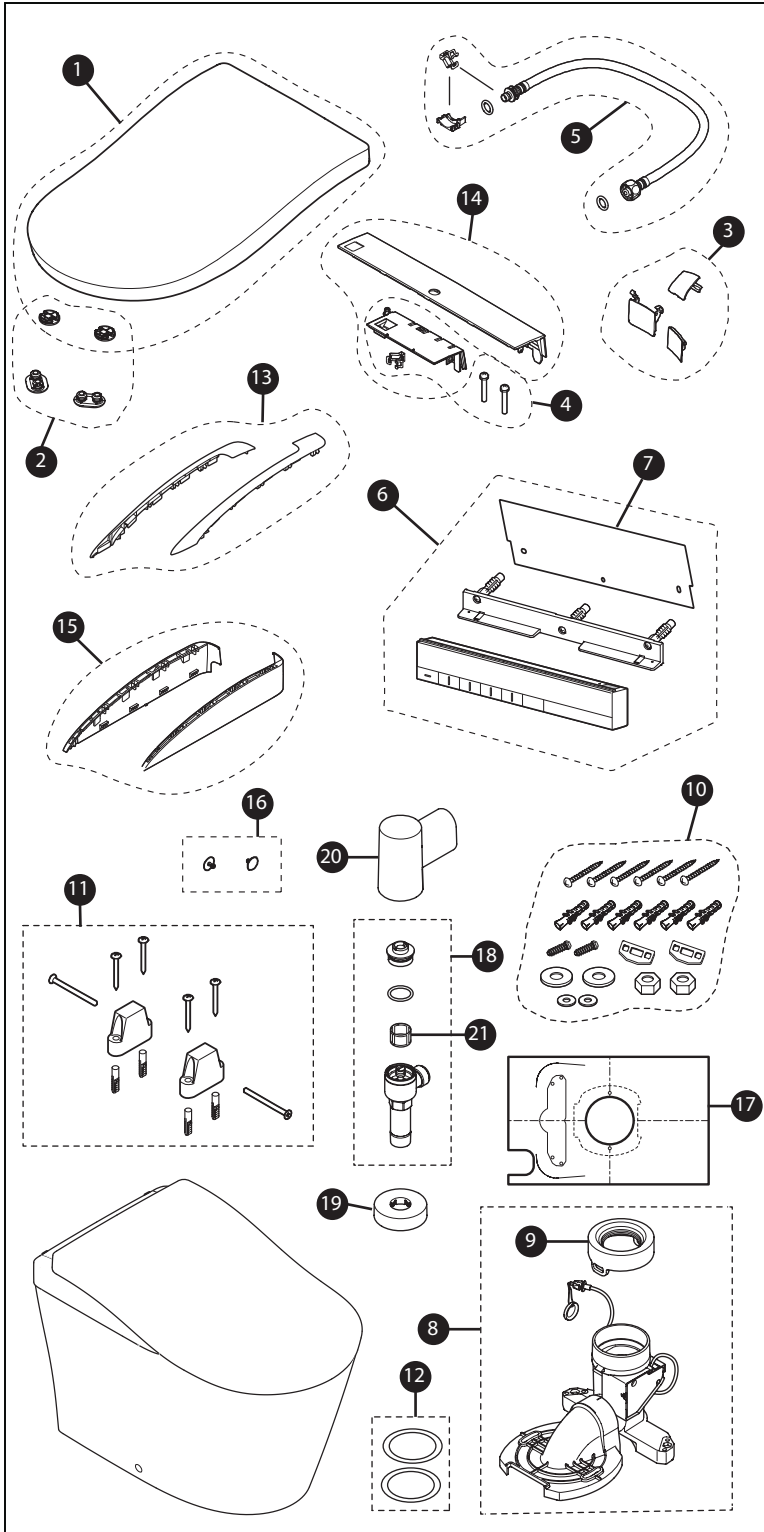

MS8732CUMFG  
SN8732M  
CT8732CUMFG

## NEOREST® LS 1.0Gpf / 0.8Gpf Dual Flush Toilet, Elongated, TORNADO FLUSH®, 12" Modular Rough-In, CEFIONTECT®

Actual Product may vary slightly from illustration

Items	Parts	Description
1	THU6711#01	Lid Assembly - Cotton w/ Nickel Trim
	THU6712#01	Lid Assembly - Cotton w/ Black Trim
	THU6713#01	Lid Assembly - Cotton w/ Silver Trim
2	THU6716	Lid & Seat Bumpers
3	THU6721#01	Wand / Dryer Doors & Drain Cover - Cotton
4	THU6738	Top to Bowl Mounting Bolt Assembly
5	THU6577	Water Supply Hose Assembly
6	THU6582	Remote Control Unit Assembly - Nickel
	THU6583	Remote Control Unit Assembly - Black
	THU6584	Remote Control Unit Assembly - Silver
7	THU6762	Remote Control Operation Guide - Nickel
	THU6763	Remote Control Operation Guide - Black
	THU6764	Remote Control Operation Guide - Silver
8	THU6649	Drain Socket Assembly
9	THU9652	Drain Socket Gasket
10	THU6650	Drain Socket Mounting Hardware
11	THU6651	Bowl Mounting Hardware
12	THU6299	Plastic Seal
13	THU6722	Side Cover Design Plate - Nickel
	THU6723	Side Cover Design Plate - Black
	THU6724	Side Cover Design Plate - Silver
14	THU6725#01	Back Cover Design Plate - Cotton w/ Nickel Trim
	THU6726#01	Back Cover Design Plate - Cotton w/ Black Trim
	THU6727#01	Back Cover Design Plate - Cotton w/ Silver Trim
15	THU6758#01	Side Cover Assembly - Cotton
16	THU9024#01	Bowl Unit Bolt Cap Kit - Cotton
17	THU6679	Installation Template
18	THU6674	Junction Valve Assembly
19	THU6675	Junction Valve Cover Disc
20	THU6676	Junction Valve Decorative Cover
21	THU9758	Water Strainer

### Product Number Explanations

**Two-Piece Toilet**  
(MS) Toilet and seat  
Combination  
(8732) Model  
(CUM) TORNADO FLUSH®  
(F) Universal Height  
(G) CEFIONTECT®

**WASHLET® Unit**  
(SN) WASHLET®  
(8732) Model  
(M) Dual Flush

**Bowl Unit**  
(CT) Bowl  
(8732) Model  
(C) TORNADO FLUSH®  
(U) Ultra HET  
(M) Dual Flush  
(F) Universal Height  
(G) CEFIONTECT®