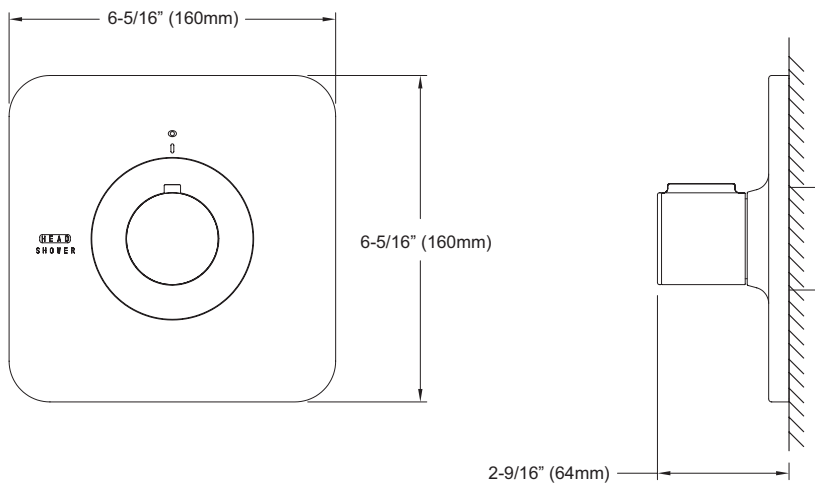

TS170C

Kiwami® Renesse® Single Volume Control Trim for Showerhead

SPECIFICATIONS

- Warranty Lifetime Limited Warranty (Residential Use)
  One Year (Commercial Use)
- Material Brass
- Shipping Weight 5.9 lbs.
- Shipping Dimensions 4-1/2"L x 10-1/2"W x 5"H

INSTALLATION NOTES

VALVE REQUIRED:
Kiwami® Renesse® Single volume control valve, model TSKA sold separately.

TOTO®

These dimensions and specifications are subject to change without notice