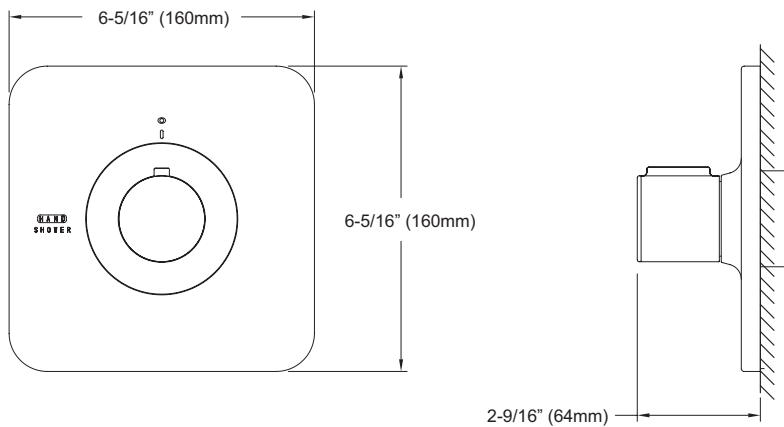

PRODUCT SPECIFICATION

Single volume control trim shall be for use with the Kiwami Renesse handshower trim set TS170F. Trim shall include front seal plate assembly. Shower trim shall be TOTO Model TS170C1____ and required valve shall be TSKA.

TS170C1

Kiwami® Renesse® Single Volume Control Trim for Handshower

SPECIFICATIONS

- Warranty Lifetime Limited Warranty (Residential Use)
One Year (Commercial Use)
- Material Brass
- Shipping Weight 5.9 lbs.
- Shipping Dimensions 4-1/2"L x 10-1/2"W x 5"H

INSTALLATION NOTES

HANSHOWER TRIM REQUIRED:
Kiwami® Renesse® Handshower trim set, model TS170F sold separately.

TOTO®

These dimensions and specifications are subject to change without notice