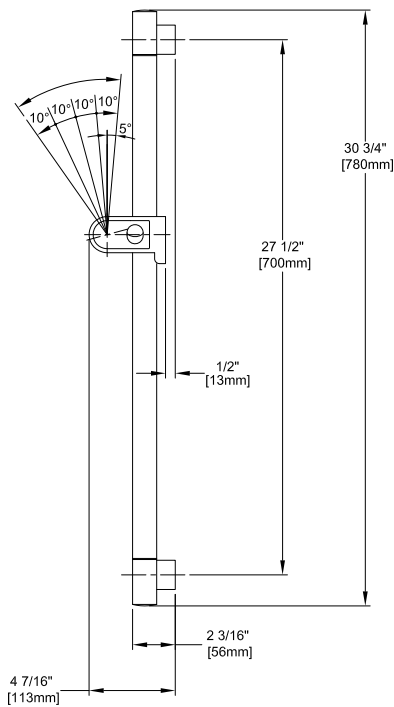

FEATURES

- Decorative slide bar designed to match any suite

COLORS/FINISHES

- #CP Polished Chrome
- #BN Brushed Nickel
- #PN Polished Nickel

PRODUCT SPECIFICATION

Slide bar shall be decorative and designed to match any suite. Slide bar shall be TOTO Model TS100GR#_____.

TS100GR

Slide Bar 30"

SPECIFICATIONS

- Warranty Lifetime Limited Warranty (Residential Use)
One Year (Commercial Use)
- Material Brass
- Shipping Weight 2.5 lbs.
- Shipping Dimensions 33-1/4" L x 4-7/8" W x 3-5/8" H

TOTO

These dimensions and specifications are subject to change without notice