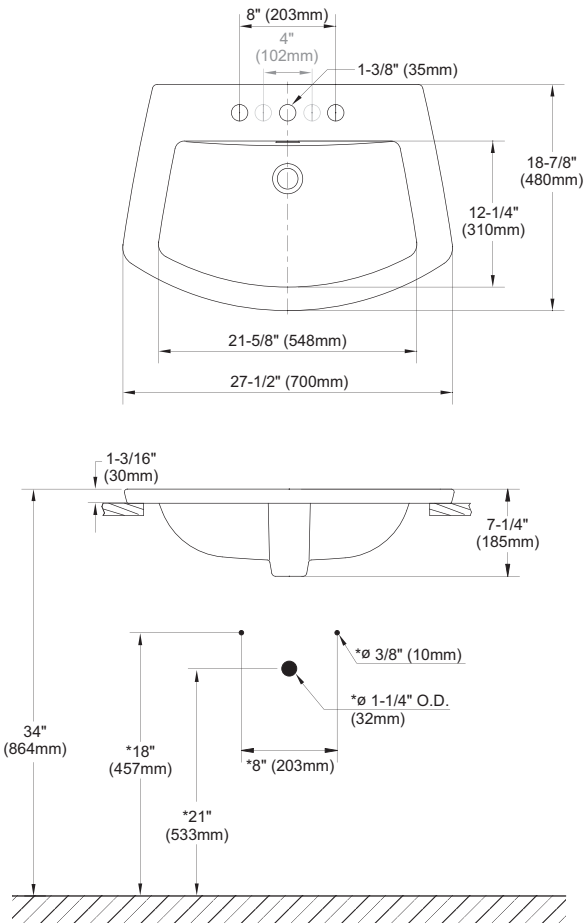

LT963

Soirée® Self-Rimming Lavatory

SPECIFICATIONS

- Waste 1-1/4" O.D.
- Size 27-1/2"W x 18-7/8"D
- Basin 21-5/8"W x 12-1/4"D
- Warranty One Year Limited Warranty
- Material Vitreous china
- Shipping Weight 31.1 lbs.
- Shipping Dimensions 28-9/16"W x 20-1/4"D x 9-1/16"H

INSTALLATION NOTES