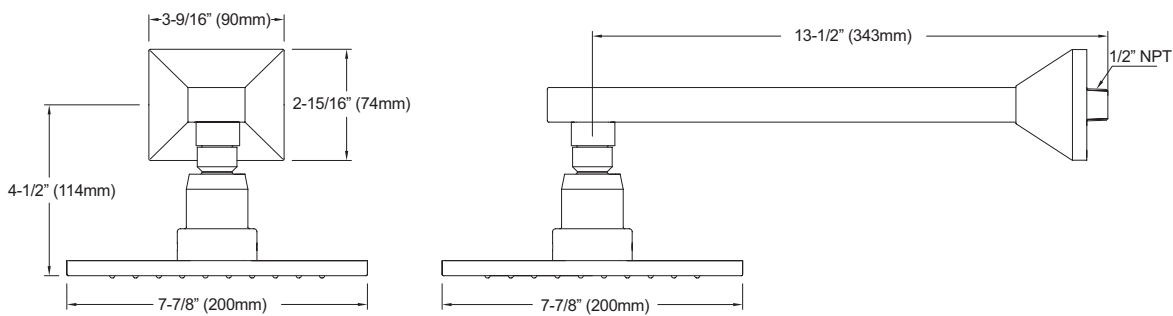

### PRODUCT SPECIFICATION

---

The showerhead with arm shall feature single spray with full coverage. Shower shall be 8" square with swivel showerhead and arm. Showerhead shall have rubber nozzles to prevent limescale build up. Showerhead shall have a flow rate of 1.75 gallons per minute. Showerhead shall be TOTO Model TS930A1L\_\_\_\_\_.

## Lloyd® High-Efficiency Rain Showerhead 8", 1.75 gpm

### SPECIFICATIONS

- Warranty Lifetime Limited Warranty (Residential Use)  
One Year (Commercial Use)
- Material Brass
- Shipping Weight 12.2 lbs.
- Shipping Dimensions 21-1/2" L x 14-1/2" W x 4" H
- Maximum Flow Rate 1.75 gpm (6.6 lpm)