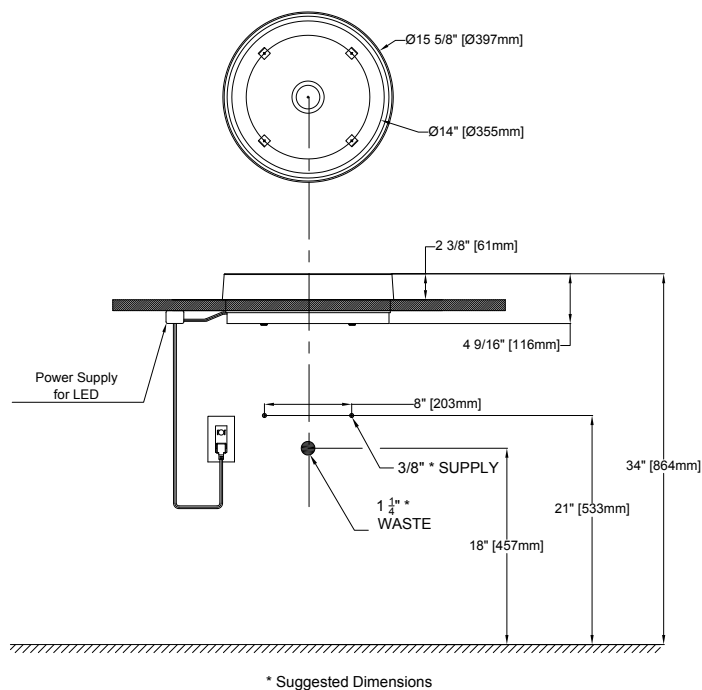

SPECIFICATIONS

- Waste 1-1/4" O.D.
- Size 15-5/8" D
- Basin 14" D
- Basin Depth 3-1/2"
- Warranty One Year Limited Warranty
- Material Epoxy Resin
- Power Adapter Input: 100-240V, 47/63Hz, 0.5A Max
  Output: 12V, 1.6A Max
  4 Foot Cord Length
  UL Listed
- Shipping Weight 19.0 lbs.
- Shipping Dimensions 22-1/4" W x 17-7/8" H x 7-5/8" L

INSTALLATION NOTES

Follow both the installation and user instructions before installing. It is recommended to use an outlet that is on a wall switch for easy on/off. Otherwise the user must have access to the switch located directly on the power adapter. Connect the power plug into appropriate grounded, 120 V/ 60 Hz, GFCI outlet. Failure to follow warnings and instructions can result in serious injury, electric shock, product malfunction, and property damage.

CAUTION & WARNINGS

- This product is for indoor use only. Do not install outdoors
- Keep the lavatory out of direct sunlight to reduce discoloration