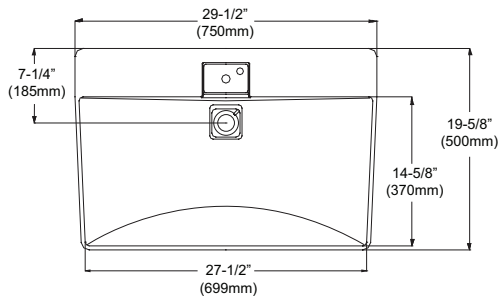

TOTO®

LFC991GQ

Neorest® Combination Lavatory/Faucet

FEATURES

- 29-1/2" x 19-5/8" Self-rimming lavatory with mounting set and template
- Luxurious basin includes grid drain with cover
- Includes sensor faucet and control
- CEFIONTECT® ceramic glaze - prevents debris and mold from sticking to ceramic surfaces, leading to fewer chemicals and less water in cleaning.

PRODUCT SPECIFICATION

The combination lavatory and faucet shall have mounting set and template, CEFIONTECT ceramic glaze and be compliant with California AB1953 & Vermont S.152. Product shall be a luxurious basin that includes grid drain with cover. Product shall also include sensor faucet and control. Product shall be TOTO Model LFC991GQ_____.

LFC991GQ

Neorest® Combination Lavatory/Faucet

SPECIFICATIONS

- Waste 1-1/4" O.D.
- Size 29-1/2"W x 19-5/8"D
- Basin 27-1/2"W x 14-5/8"D
- Warranty Auto Faucet : 1 year limited warranty on all component parts.
Lavatory: 1 year limited warranty
- Power supply 120V-240V AC, 50-60 Hz
- Hot/Cold-water supply Min:15PSI (when flowing),
Max: 125PSI
- Water supply connection 1/2" NPSM
- Discharge Quantity 1.7 GPM (6.5 l/min)
- Water Saving Function Automatically turns OFF after 60 seconds of continuous use.
Automatically turns OFF after 50 seconds if the continual water supply switch is left ON.
- Hand Sensor within 10" (250mm)
- Body Sensor within 3' (900mm)
- Detection time ON feature: Immediate
OFF feature: 1 second delay
- Material Fireclay (Lavatory)
Cast Brass (Faucet)
- Shipping Weight 61 lbs.
- Shipping Dimensions 30-7/8"W x 22"D
x 9-3/4"H

INSTALLATION NOTES

TOTO®

These dimensions and specifications are subject to change without notice