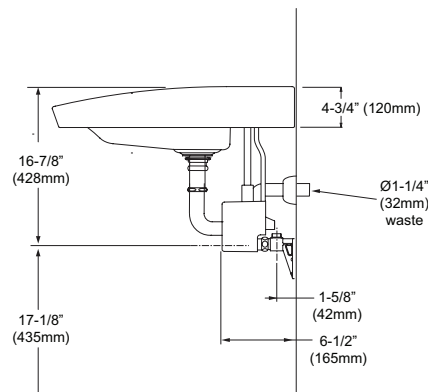

TOTO®

LFC991GQ

Neorest® Combination Lavatory/Faucet

FEATURES

- 29-1/2" x 19-5/8" Self-rimming lavatory with mounting set and template
- Luxurious basin includes grid drain with cover
- Includes sensor faucet and control
- CEFIONTECT® ceramic glaze - prevents debris and mold from sticking to ceramic surfaces, leading to fewer chemicals and less water in cleaning.

PRODUCT SPECIFICATION

The combination lavatory and faucet shall have mounting set and template, CEFIONTECT ceramic glaze and be compliant with California AB1953 & Vermont S.152. Product shall be a luxurious basin that includes grid drain with cover. Product shall also include sensor faucet and control. Product shall be TOTO Model LFC991GQ_____.

LFC991GQ

Neorest® Combination Lavatory/Faucet

SPECIFICATIONS

- Waste 1-1/4" O.D.
- Size 29-1/2"W x 19-5/8"D
- Basin 27-1/2"W x 14-5/8"D
- Warranty Auto Faucet : 1 year limited warranty on all component parts.
Lavatory: 1 year limited warranty
- Power supply 120V-240V AC, 50-60 Hz
- Hot/Cold-water supply Min:15PSI (when flowing),
Max: 125PSI
- Water supply connection 1/2" NPSM
- Discharge Quantity 1.7 GPM (6.5 l/min)
- Water Saving Function Automatically turns OFF after 60 seconds of continuous use.
Automatically turns OFF after 50 seconds if the continual water supply switch is left ON.
- Hand Sensor within 10" (250mm)
- Body Sensor within 3' (900mm)
- Detection time ON feature: Immediate
OFF feature: 1 second delay
- Material Fireclay (Lavatory)
Cast Brass (Faucet)
- Shipping Weight 61 lbs.
- Shipping Dimensions 30-7/8"W x 22"D
x 9-3/4"H

INSTALLATION NOTES

TOTO®

These dimensions and specifications are subject to change without notice