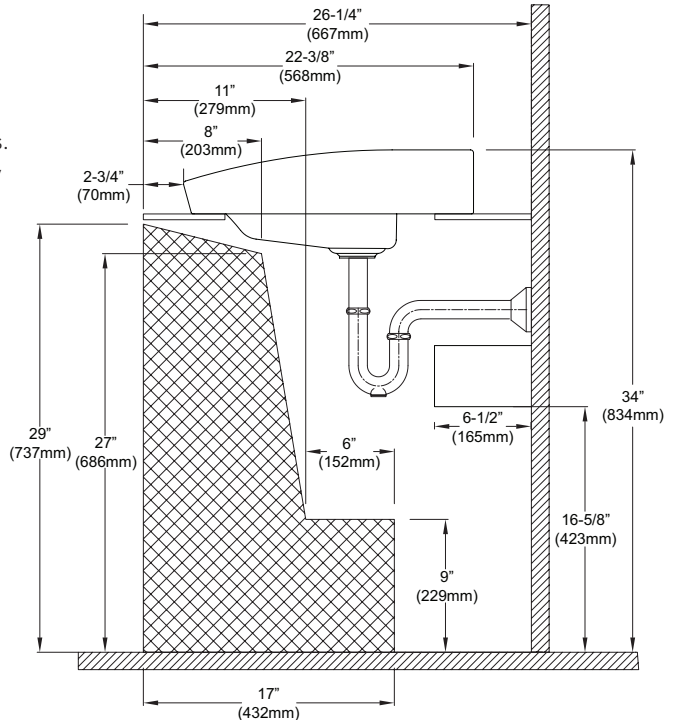

LFC991GQ

Neorest® Combination Lavatory/Faucet

SPECIFICATIONS

- Waste 1-1/4" O.D.
- Size 29-1/2"W x 19-5/8"D
- Basin 27-1/2"W x 14-5/8"D
- Warranty Auto Faucet : 1 year limited warranty on all component parts.
  Lavatory: 1 year limited warranty
- Power supply 120V-240V AC, 50-60 Hz
- Hot/Cold-water supply Min:15PSI (when flowing),
  Max: 125PSI
- Water supply connection 1/2" NPSM
- Discharge Quantity 1.7 GPM (6.5 l/min)
- Water Saving Function Automatically turns OFF after 60 seconds of continuous use.
  Automatically turns OFF after 50 seconds if the continual water supply switch is left ON.
- Hand Sensor within 10" (250mm)
- Body Sensor within 3' (900mm)
- Detection time ON feature: Immediate
  OFF feature: 1 second delay
- Material Fireclay (Lavatory)
  Cast Brass (Faucet)
- Shipping Weight 61 lbs.
- Shipping Dimensions 30-7/8"W x 22"D
  x 9-3/4"H

INSTALLATION NOTES

TOTO®

These dimensions and specifications are subject to change without notice