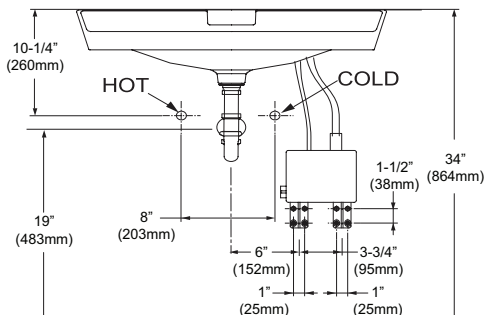

TOTO®

LFC991GQ

Neorest® Combination Lavatory/Faucet

FEATURES

- 29-1/2" x 19-5/8" Self-rimming lavatory with mounting set and template
- Luxurious basin includes grid drain with cover
- Includes sensor faucet and control
- CEFIONTECT® ceramic glaze - prevents debris and mold from sticking to ceramic surfaces, leading to fewer chemicals and less water in cleaning.

PRODUCT SPECIFICATION

The combination lavatory and faucet shall have mounting set and template, CEFIONTECT ceramic glaze and be compliant with California AB1953 & Vermont S.152. Product shall be a luxurious basin that includes grid drain with cover. Product shall also include sensor faucet and control. Product shall be TOTO Model LFC991GQ_____.

LFC991GQ

Neorest® Combination Lavatory/Faucet

SPECIFICATIONS

- Waste 1-1/4" O.D.
- Size 29-1/2"W x 19-5/8"D
- Basin 27-1/2"W x 14-5/8"D
- Warranty Auto Faucet : 1 year limited warranty on all component parts.
Lavatory: 1 year limited warranty
- Power supply 120V-240V AC, 50-60 Hz
- Hot/Cold-water supply Min:15PSI (when flowing),
Max: 125PSI
- Water supply connection 1/2" NPSM
- Discharge Quantity 1.7 GPM (6.5 l/min)
- Water Saving Function Automatically turns OFF after 60 seconds of continuous use.
Automatically turns OFF after 50 seconds if the continual water supply switch is left ON.
- Hand Sensor within 10" (250mm)
- Body Sensor within 3' (900mm)
- Detection time ON feature: Immediate
OFF feature: 1 second delay
- Material Fireclay (Lavatory)
Cast Brass (Faucet)
- Shipping Weight 61 lbs.
- Shipping Dimensions 30-7/8"W x 22"D
x 9-3/4"H

INSTALLATION NOTES

TOTO®

These dimensions and specifications are subject to change without notice