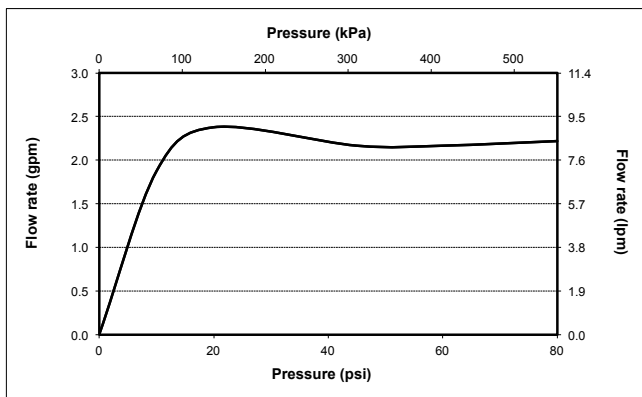

TS111B8

Modern Series Aero Rain Shower

SPECIFICATIONS

- Warranty: Lifetime Limited Warranty (Residential Use)
  One Year (Commercial Use)
- Material: Brass
- Shipping Weight: 4.3 lbs.
- Shipping Dimensions: 13-1/8" x 14-1/8" x 4-1/4"
- Maximum Flow Rate: 2.5 gpm (9.5 lpm)

INSTALLATION NOTES

Required Components:

- TS110MW16* (Wall Mount Shower Arm)
- TS110MC6* (Ceiling Mount Shower Arm)

*These components are compatible with the following TOTO rain shower products only:

- TS111B8, TS111BL8, TS111B12, TS111BL12,
- TS112B8, TS112BL8, TS112B12, TS112BL12

Shown with
TS110MW16