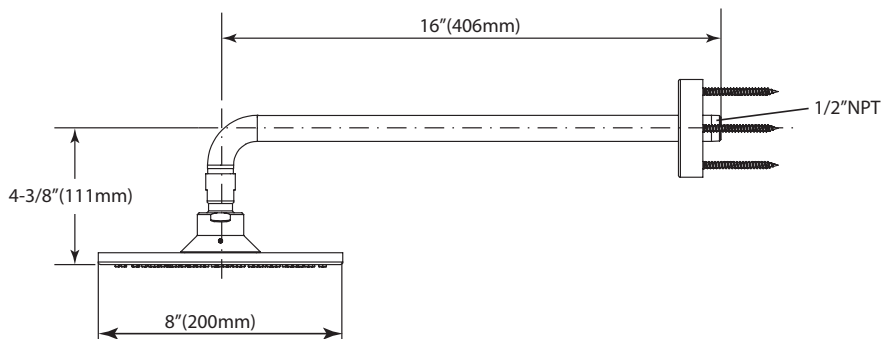

TS111B8

Modern Series Aero Rain Shower

SPECIFICATIONS

- Warranty: Lifetime Limited Warranty (Residential Use)
  One Year (Commercial Use)
- Material: Brass
- Shipping Weight: 4.3 lbs.
- Shipping Dimensions: 13-1/8" x 14-1/8" x 4-1/4"
- Maximum Flow Rate: 2.5 gpm (9.5 lpm)

INSTALLATION NOTES

Required Components:

- TS110MW16* (Wall Mount Shower Arm)
- TS110MC6* (Ceiling Mount Shower Arm)

*These components are compatible with the following TOTO rain shower products only:

- TS111B8, TS111BL8, TS111B12, TS111BL12,
- TS112B8, TS112BL8, TS112B12, TS112BL12

Shown with
TS110MW16