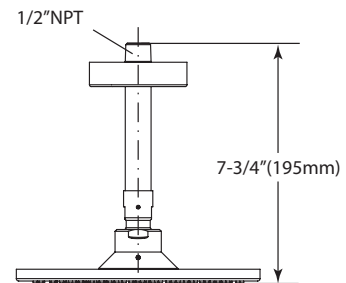

Shown with
TS110MC6