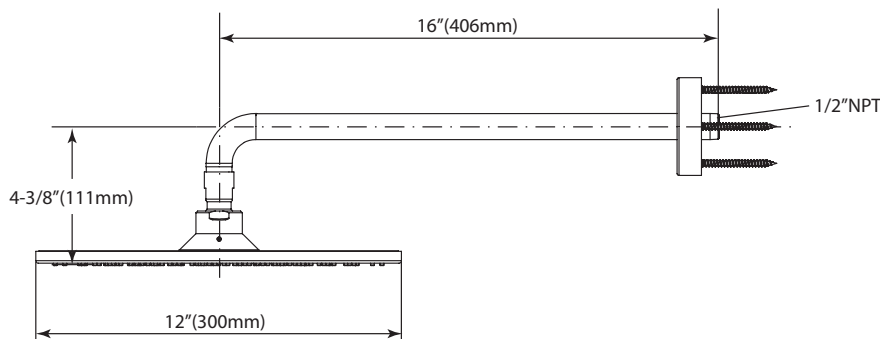

TS111B12

Modern Series Aero Rain Shower

SPECIFICATIONS

- Warranty: Lifetime Limited Warranty (Residential Use)
  One Year (Commercial Use)
- Material: Brass
- Shipping Weight: 7.4 lbs.
- Shipping Dimensions: 13-1/8" x 14-1/8" x 4-1/4"
- Maximum Flow Rate: 2.5 gpm (9.5 lpm)

INSTALLATION NOTES

Required Components:

- TS110MW16* (Wall Mount Shower Arm)
- TS110MC6* (Ceiling Mount Shower Arm)

*These components are compatible with the following TOTO rain shower products only:
TS111B8, TS111BL8, TS111B12, TS111BL12,
TS112B8, TS112BL8, TS112B12, TS112BL12

Shown with
TS110MW16