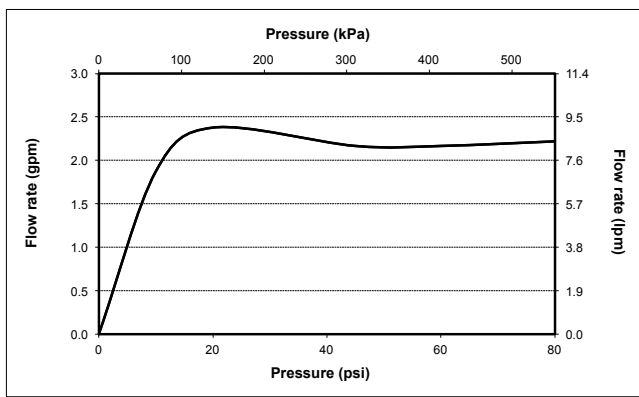

TS111B12

Modern Series Aero Rain Shower

SPECIFICATIONS

- Warranty: Lifetime Limited Warranty (Residential Use)
  One Year (Commercial Use)
- Material: Brass
- Shipping Weight: 7.4 lbs.
- Shipping Dimensions: 13-1/8" x 14-1/8" x 4-1/4"
- Maximum Flow Rate: 2.5 gpm (9.5 lpm)

INSTALLATION NOTES

Required Components:

- TS110MW16* (Wall Mount Shower Arm)
- TS110MC6* (Ceiling Mount Shower Arm)

*These components are compatible with the following TOTO rain shower products only:
TS111B8, TS111BL8, TS111B12, TS111BL12,
TS112B8, TS112BL8, TS112B12, TS112BL12

Shown with
TS110MW16