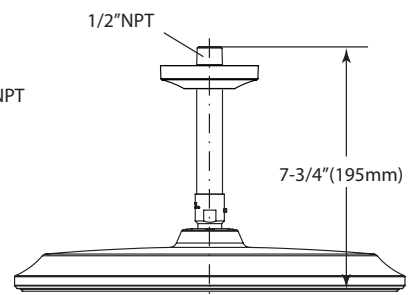

Shown with
TS110MC6