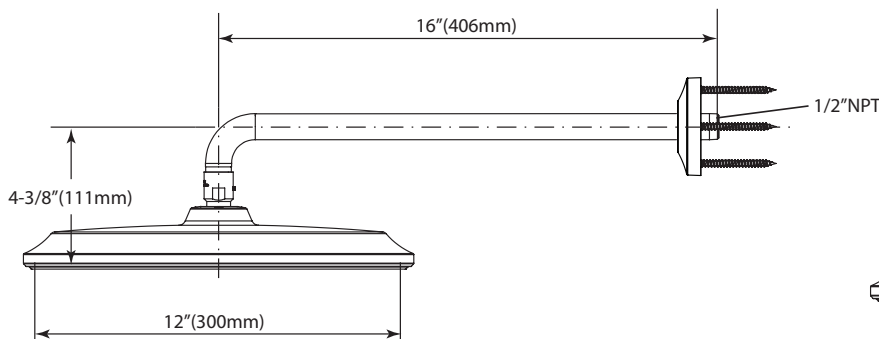

TS112B12

Classic Series Aero Rain Shower

SPECIFICATIONS

- Warranty: Lifetime Limited Warranty (Residential Use)
  One Year (Commercial Use)
- Material: Brass
- Shipping Weight: 8.2 lbs.
- Shipping Dimensions: 13-1/8" x 14-1/8" x 4-1/4"
- Maximum Flow Rate: 2.5 gpm (9.5 lpm)

INSTALLATION NOTES

Required Components:

- TS110MW16* (Wall Mount Shower Arm)
- TS110MC6* (Ceiling Mount Shower Arm)

*These components are compatible with the following TOTO rain shower products only:
TS111B8, TS111BL8, TS111B12, TS111BL12,
TS112B8, TS112BL8, TS112B12, TS112BL12

Shown with
TS110MW16