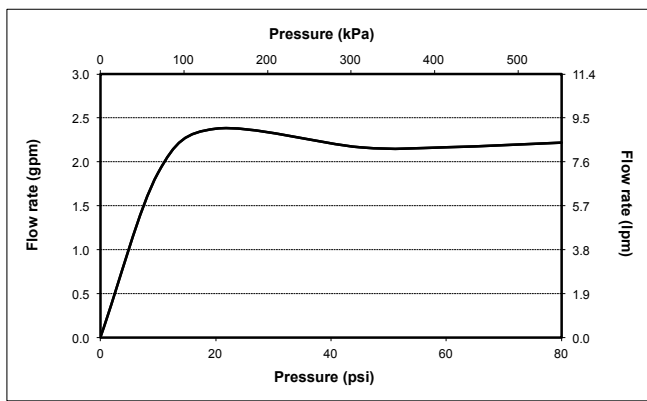

TS112B12

Classic Series Aero Rain Shower

SPECIFICATIONS

- Warranty: Lifetime Limited Warranty (Residential Use)
  One Year (Commercial Use)
- Material: Brass
- Shipping Weight: 8.2 lbs.
- Shipping Dimensions: 13-1/8" x 14-1/8" x 4-1/4"
- Maximum Flow Rate: 2.5 gpm (9.5 lpm)

INSTALLATION NOTES

Required Components:

- TS110MW16* (Wall Mount Shower Arm)
- TS110MC6* (Ceiling Mount Shower Arm)

*These components are compatible with the following TOTO rain shower products only:
TS111B8, TS111BL8, TS111B12, TS111BL12,
TS112B8, TS112BL8, TS112B12, TS112BL12

Shown with
TS110MW16