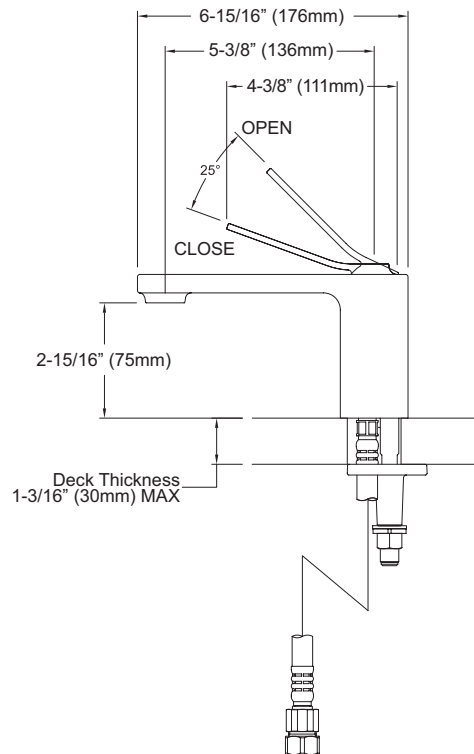

TL170SDA12

Kiwami® Renesse® Single-handle Lavatory Faucet without Pop-up Drain

SPECIFICATIONS

- Warranty: Lifetime Limited Warranty (Residential Use)
  One Year (Commercial Use)
- Material: Brass
- Maximum Flow Rate: 1.2 gpm (4.5 lpm)
- Shipping Weight: 7.0 lbs.
- Shipping Dimensions: 20-1/2" L x 10" W x 3-1/2" H

TOTO®

These dimensions and specifications are subject to change without notice