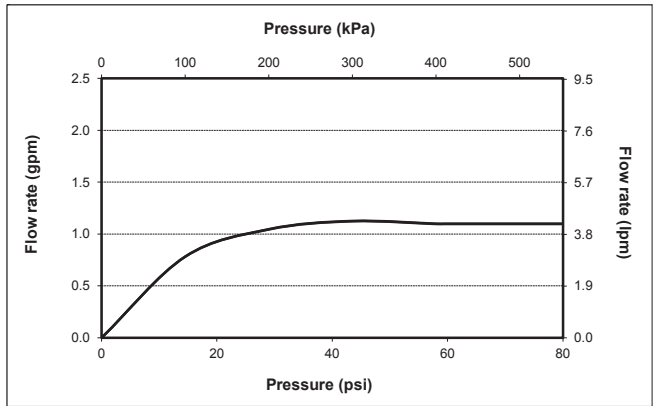

TL170SDA12

Kiwami® Renesse® Single-handle Lavatory Faucet without Pop-up Drain

SPECIFICATIONS

- Warranty: Lifetime Limited Warranty (Residential Use)
  One Year (Commercial Use)
- Material: Brass
- Maximum Flow Rate: 1.2 gpm (4.5 lpm)
- Shipping Weight: 7.0 lbs.
- Shipping Dimensions: 20-1/2" L x 10" W x 3-1/2" H

TOTO®

These dimensions and specifications are subject to change without notice