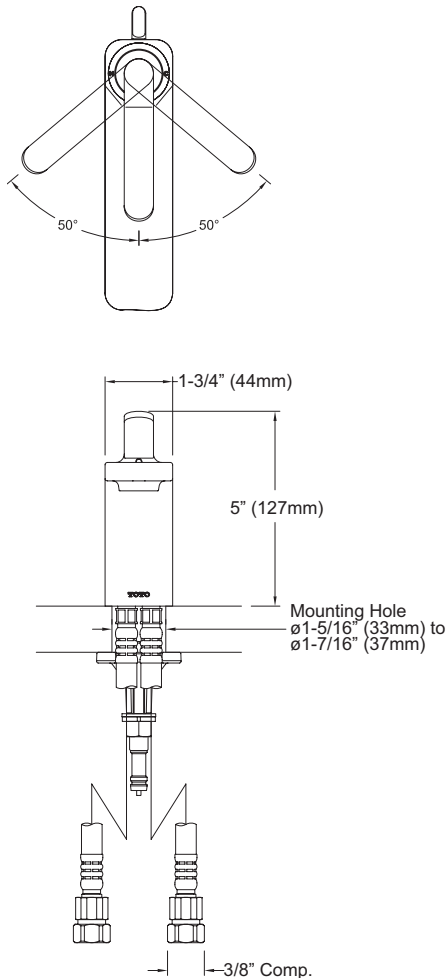

TL170SDA12

Kiwami® Renesse® Single-handle Lavatory Faucet without Pop-up Drain

SPECIFICATIONS

- Warranty: Lifetime Limited Warranty (Residential Use)
  One Year (Commercial Use)
- Material: Brass
- Maximum Flow Rate: 1.2 gpm (4.5 lpm)
- Shipping Weight: 7.0 lbs.
- Shipping Dimensions: 20-1/2" L x 10" W x 3-1/2" H

TOTO®

These dimensions and specifications are subject to change without notice