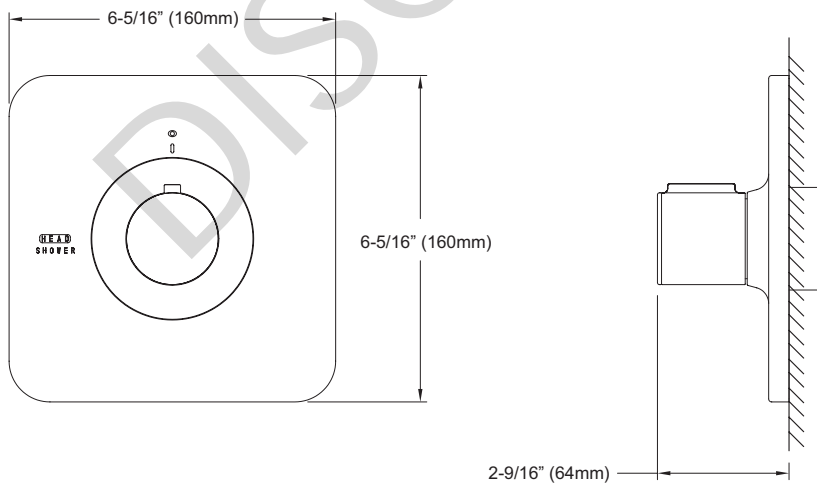

TS170C

Kiwami® Renesse® Single Volume Control Trim for Showerhead

SPECIFICATIONS

- Warranty Lifetime Limited Warranty (Residential Use)
  One Year (Commercial Use)
- Material Brass
- Shipping Weight 5.9 lbs.
- Shipping Dimensions 4-1/2"L x 10-1/2"W x 5"H

INSTALLATION NOTES

VALVE REQUIRED:
Kiwami® Renesse® Single volume control valve, model TSKA sold separately.

TOTO®

These dimensions and specifications are subject to change without notice