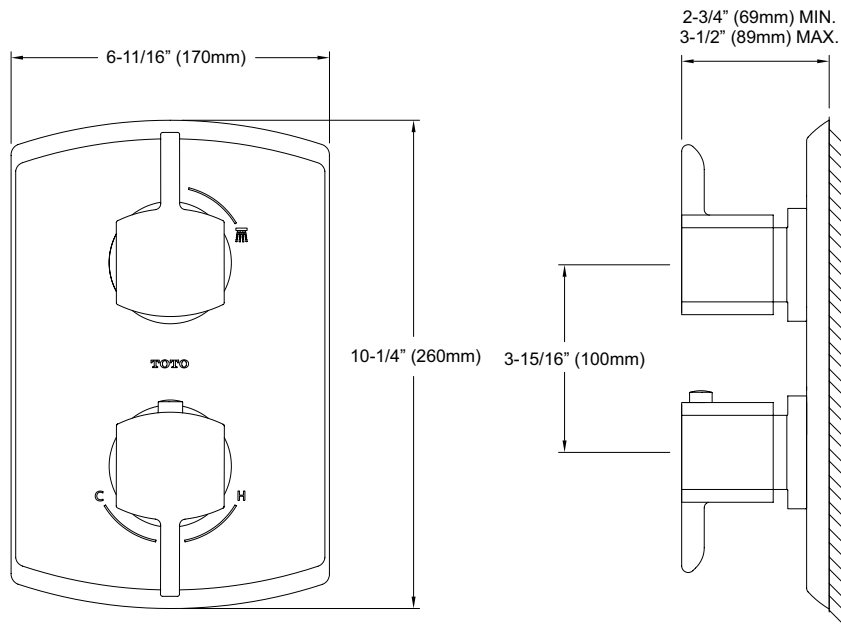

TS960C1

Soirée® Thermostatic Mixing Valve Trim with Single Volume Control and Lever Handles

SPECIFICATIONS

- Warranty Lifetime Limited Warranty (Residential Use)
  One Year (Commercial Use)
- Material Brass
- Shipping Weight 5.5 lbs.
- Shipping Dimensions 11-3/4" L x 10-3/4" W x 3-1/2" H

INSTALLATION NOTES

VALVE REQUIRED:

SMA thermostatic mixing valve, model TSTA or TSTAR sold separately.

TOTO

These dimensions and specifications are subject to change without notice