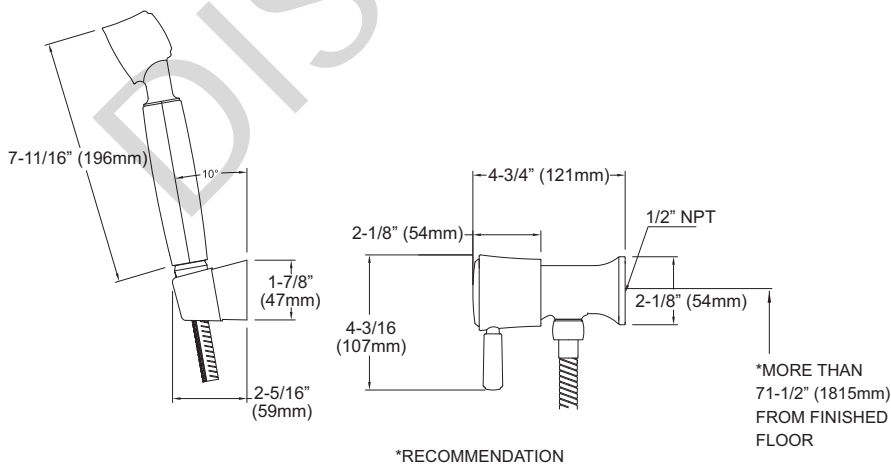

TS970F1

Guinevere® Handshower Set with Lever Handle

SPECIFICATIONS

- Warranty: Lifetime Limited Warranty (Residential Use)
  One Year (Oil Rubbed Bronze)
  One Year (Commercial Use)
- Shipping Weight: 7.0 lbs.
- Shipping Dimensions: 33-1/2" L x 10" W x 4-1/4" H
- Maximum Flow Rate: 2.5 gpm (9.51 lpm)

INSTALLATION NOTES

Optional Accessories:
TS100GR Slide Bar sold separately.

TOTO®

These dimensions and specifications are subject to change without notice