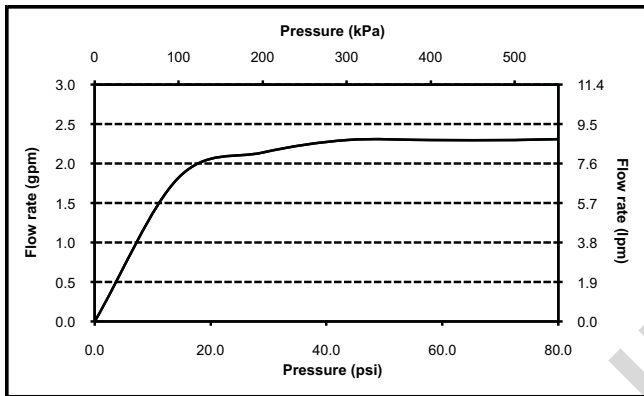

TS970F1

Guinevere® Handshower Set with Lever Handle

SPECIFICATIONS

- Warranty: Lifetime Limited Warranty (Residential Use)
  One Year (Oil Rubbed Bronze)
  One Year (Commercial Use)
- Shipping Weight: 7.0 lbs.
- Shipping Dimensions: 33-1/2" L x 10" W x 4-1/4" H
- Maximum Flow Rate: 2.5 gpm (9.51 lpm)

INSTALLATION NOTES

Optional Accessories:
TS100GR Slide Bar sold separately.

TOTO®

These dimensions and specifications are subject to change without notice