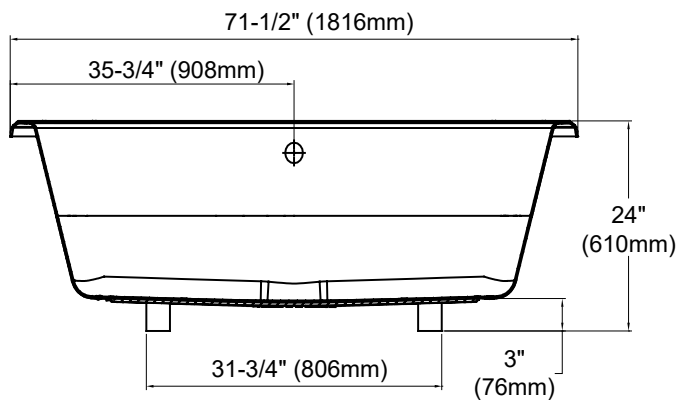

ABY974N

Guinevere® 6' Soaker Bathtub

SPECIFICATIONS

- Size 71-1/2" L x 38" W
- Depth 20"
- Water Depth 15.3"
- Warranty 1 Year Limited Warranty on acrylic tub
  1 Year Limited Warranty on components and parts
- Material Cast Acrylic
- Shipping Weight 100 lbs.
- Shipping Dimensions 74" L x 44" W x 27" H
- Gallons 98 to overflow

INSTALLATION NOTES

Floor support under bath must provide a minimum of 75 lbs/square foot (366 kg/square meter) loading. Check local codes for requirements on installing an ASSE 1070/ASME A112. 1070/CSA B125.70 compliant device in series with the tub faucet.

TOTO®

These dimensions and specifications are subject to change without notice