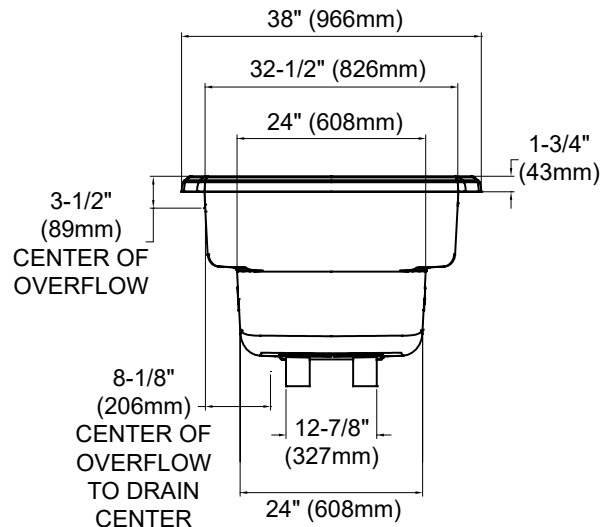

Guinevere® 6' Soaker Bathtub

FEATURES

- 71-1/2" x 38" x 24"
- Luxuriously deep bathing well
- Cast-acrylic construction provides high durability
- Slip-resistant surface
- Optional solid brass grab bar with various finishes

ABY974N

Guinevere® 6' Soaker Bathtub

SPECIFICATIONS

- Size 71-1/2" L x 38" W
- Depth 20"
- Water Depth 15.3"
- Warranty 1 Year Limited Warranty on acrylic tub
1 Year Limited Warranty on components and parts
- Material Cast Acrylic
- Shipping Weight 100 lbs.
- Shipping Dimensions 74" L x 44" W x 27" H
- Gallons 98 to overflow

INSTALLATION NOTES

Floor support under bath must provide a minimum of 75 lbs/square foot (366 kg/square meter) loading. Check local codes for requirements on installing an ASSE 1070/ASME A112. 1070/CSA B125.70 compliant device in series with the tub faucet.