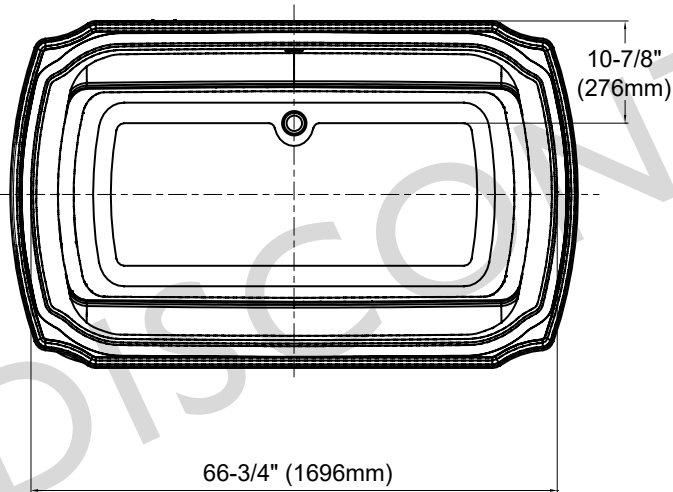

Guinevere® 6' Soaker Bathtub

FEATURES

- 71-1/2" x 38" x 24"
- Luxuriously deep bathing well
- Cast-acrylic construction provides high durability
- Slip-resistant surface
- Optional solid brass grab bar with various finishes

ABY974N

Guinevere® 6' Soaker Bathtub

SPECIFICATIONS

- Size 71-1/2" L x 38" W
- Depth 20"
- Water Depth 15.3"
- Warranty 1 Year Limited Warranty on acrylic tub
1 Year Limited Warranty on components and parts
- Material Cast Acrylic
- Shipping Weight 100 lbs.
- Shipping Dimensions 74" L x 44" W x 27" H
- Gallons 98 to overflow

TOTO®

These dimensions and specifications are subject to change without notice