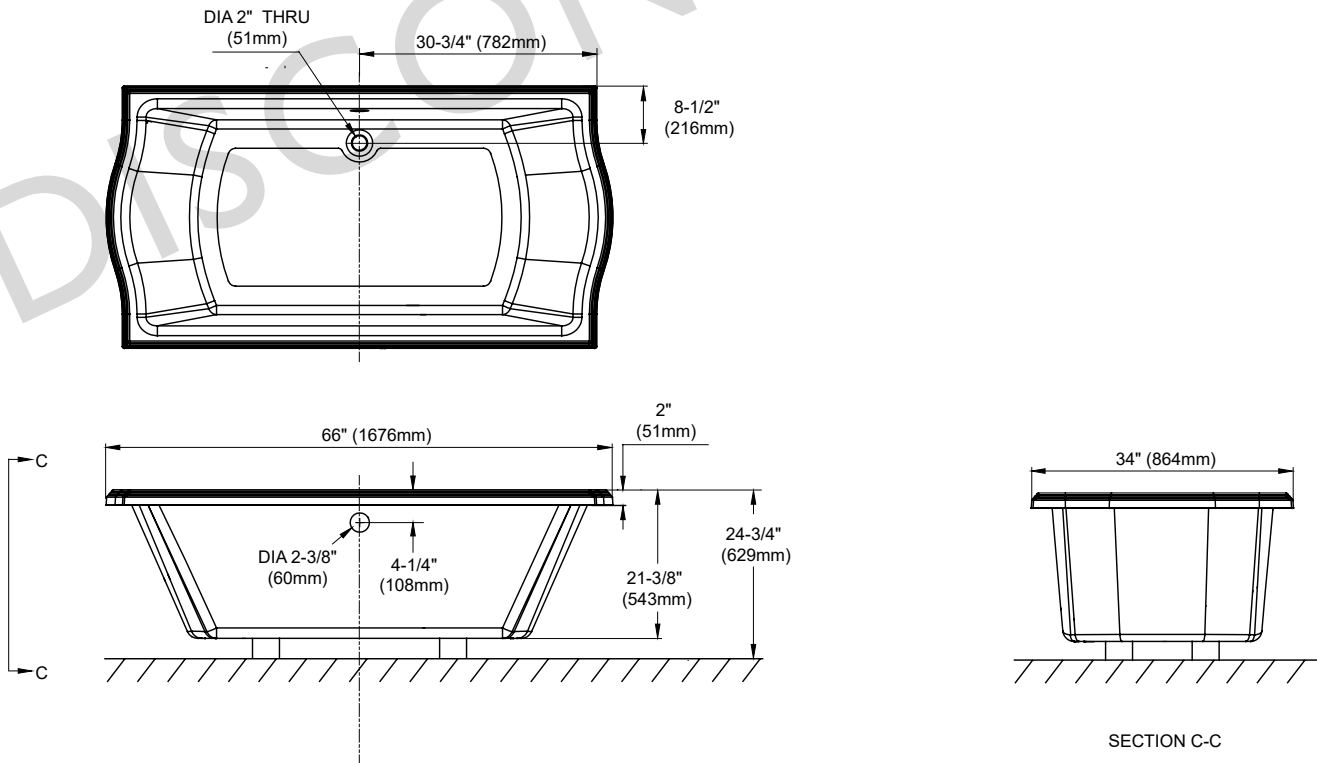

Clayton® 66" x 34" Soaker Bathtub

FEATURES

- 66" x 34" x 24-3/4"
- Luxuriously deep bathing well
- Cast-acrylic construction provides high durability
- Slip-resistant surface
- Optional solid brass grab bar with various finishes

ABY785N

Clayton® 66" x 34" Soaker Bathtub

SPECIFICATIONS

- Size 66" L x 34" W
- Depth 21"
- Water Depth 15.6"
- Warranty 1 Year Limited Warranty on acrylic tub
1 Year Limited Warranty on components and parts
- Material Lucite Cast Acrylic
- Shipping Weight 80 lbs.
- Shipping Dimensions 68" L x 39" W x 27" H
- Gallons 80 to overflow

INSTALLATION NOTES

Floor support under bath must provide a minimum of 75 lbs/square foot (366 kg/square meter) loading. Check local codes for requirements on installing an ASSE 1070/ASME A112. 1070/CSA B125.70 compliant device in series with the tub faucet.