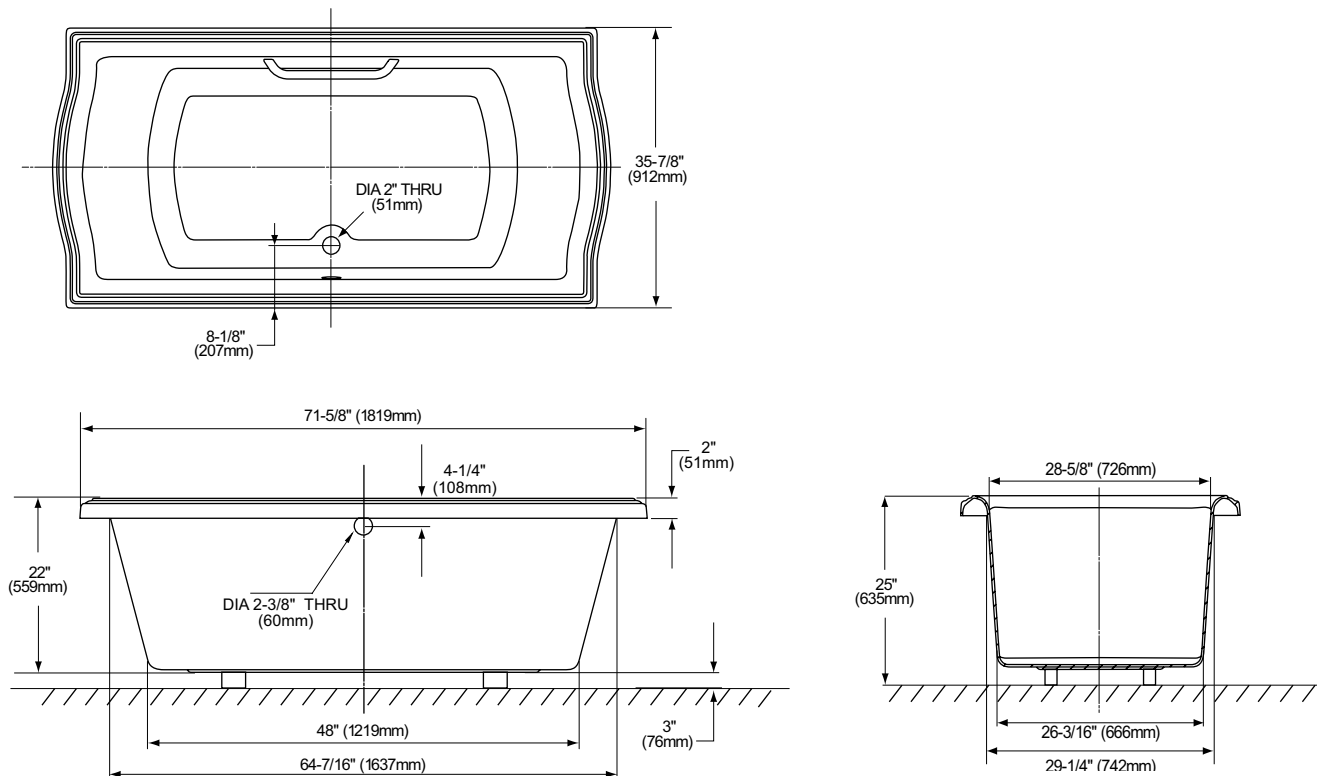

FEATURES

- 71-5/8" x 35-7/8" x 25"
- Luxuriously deep bathing well
- Cast-acrylic construction provides high durability
- Slip-resistant surface
- Optional solid brass grab bar with various finishes

COLORS/FINISHES

ABY784N

Clayton® 6' Soaker Bathtub

SPECIFICATIONS

- Size 71-5/8" L x 35-7/8" W
- Depth 21"
- Water Depth 15.6"
- Warranty 1 Year Limited Warranty on acrylic tub
1 Year Limited Warranty on components and parts
- Material Lucite Cast Acrylic
- Shipping Weight 113 lbs.
- Shipping Dimensions 74" L x 44" W x 27" H
- Gallons 115 to overflow

INSTALLATION NOTES

Floor support under bath must provide a minimum of 75 lbs/square foot (366 kg/square meter) loading. Check local codes for requirements on installing an ASSE 1070/ASME A112. 1070/CSA B125.70 compliant device in series with the tub faucet.