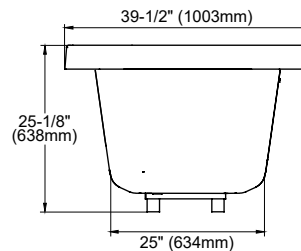

ABY964N

Soirée® 6' Soaker Bathtub

SPECIFICATIONS

- Size 72-3/8" L x 39-1/2" W
- Depth 20-1/2"
- Water Depth 15.9"
- Warranty 1 Year Limited Warranty on acrylic tub
  1 Year Limited Warranty on components and parts
- Material Cast Acrylic
- Shipping Weight 110 lbs.
- Shipping Dimensions 74" L x 44" W x 27" H
- Gallons 98 to overflow

INSTALLATION NOTES

Floor support under bath must provide a minimum of 75 lbs/square foot (366 kg/square meter) loading. Check local codes for requirements on installing an ASSE 1070/ASME A112. 1070/CSA B125.70 compliant device in series with the tub faucet.

TOTO®

These dimensions and specifications are subject to change without notice