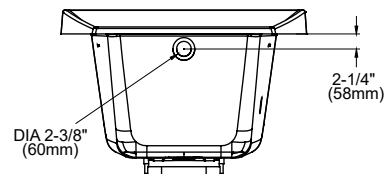

ABY964N

Soirée® 6' Soaker Bathtub

SPECIFICATIONS

- Size 72-3/8" L x 39-1/2" W
- Depth 20-1/2"
- Water Depth 15.9"
- Warranty 1 Year Limited Warranty on acrylic tub
  1 Year Limited Warranty on components and parts
- Material Cast Acrylic
- Shipping Weight 110 lbs.
- Shipping Dimensions 74" L x 44" W x 27" H
- Gallons 98 to overflow

INSTALLATION NOTES

Floor support under bath must provide a minimum of 75 lbs/square foot (366 kg/square meter) loading. Check local codes for requirements on installing an ASSE 1070/ASME A112. 1070/CSA B125.70 compliant device in series with the tub faucet.

TOTO®

These dimensions and specifications are subject to change without notice