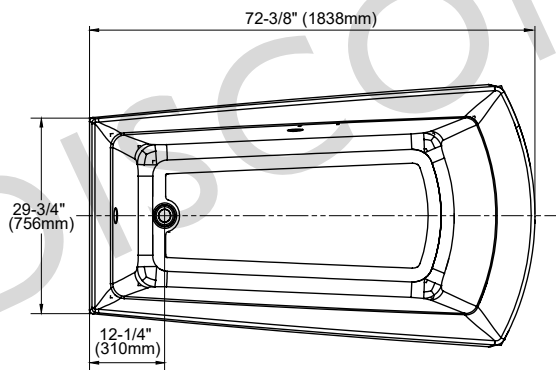

ABY964N

Soirée® 6' Soaker Bathtub

SPECIFICATIONS

- Size 72-3/8" L x 39-1/2" W
- Depth 20-1/2"
- Water Depth 15.9"
- Warranty 1 Year Limited Warranty on acrylic tub
  1 Year Limited Warranty on components and parts
- Material Cast Acrylic
- Shipping Weight 110 lbs.
- Shipping Dimensions 74" L x 44" W x 27" H
- Gallons 98 to overflow

INSTALLATION NOTES

Floor support under bath must provide a minimum of 75 lbs/square foot (366 kg/square meter) loading. Check local codes for requirements on installing an ASSE 1070/ASME A112. 1070/CSA B125.70 compliant device in series with the tub faucet.

TOTO®

These dimensions and specifications are subject to change without notice