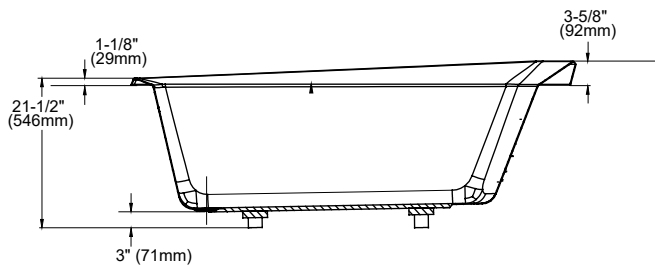

ABY964N

Soirée® 6' Soaker Bathtub

SPECIFICATIONS

- Size 72-3/8" L x 39-1/2" W
- Depth 20-1/2"
- Water Depth 15.9"
- Warranty 1 Year Limited Warranty on acrylic tub
  1 Year Limited Warranty on components and parts
- Material Cast Acrylic
- Shipping Weight 110 lbs.
- Shipping Dimensions 74" L x 44" W x 27" H
- Gallons 98 to overflow

INSTALLATION NOTES

Floor support under bath must provide a minimum of 75 lbs/square foot (366 kg/square meter) loading. Check local codes for requirements on installing an ASSE 1070/ASME A112. 1070/CSA B125.70 compliant device in series with the tub faucet.

TOTO®

These dimensions and specifications are subject to change without notice