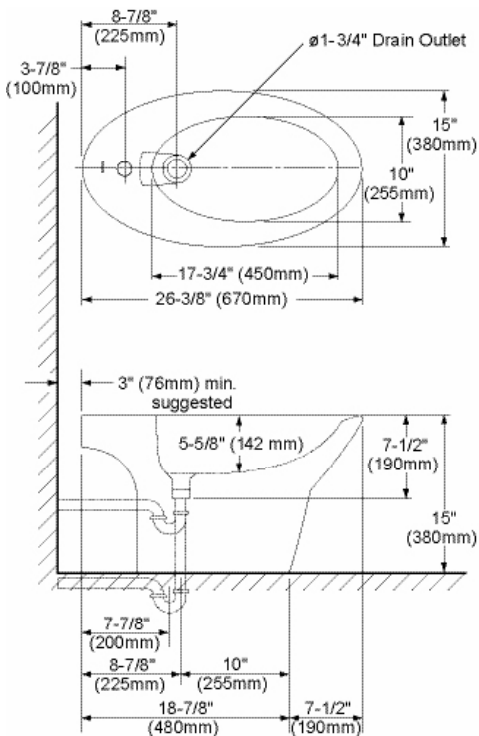

FEATURES

- Sculptured elegant styled bidet, for single-hole, centerset, deck-mounted faucet (sold separately)
- Integral overflow complete with mounting hardware

MODELS

- BT904A

COLORS/FINISHES

- Standard
 - #01 Cotton
 - #03 Bone
 - #11 Colonial White
 - #12 Sedona Beige
 - #51 Ebony

PRODUCT SPECIFICATION

The bidet shall be made of vitreous china. Bidet shall be drilled for fixture-mounted centerset over-the-rim bidet faucet (single-hole). Bidet shall be for above or below the floor rough-in. Bidet shall be TOTO model number BT904A_____.

Pacifica® Bidet

SPECIFICATIONS

- Waste 1-1/4" O.D.
- Size 26-3/8" L x 15" W x 15" H
- Faucet Single-hole, center set, deck mounted
- Warranty One Year Limited Warranty
- Material Vitreous china
- Shipping Weight BT904A - 46.5lbs
- Shipping Dimensions BT904A
28-3/4" L x 16-3/4" W
x 16" H

TOTO

These dimensions and specifications are subject to change without notice