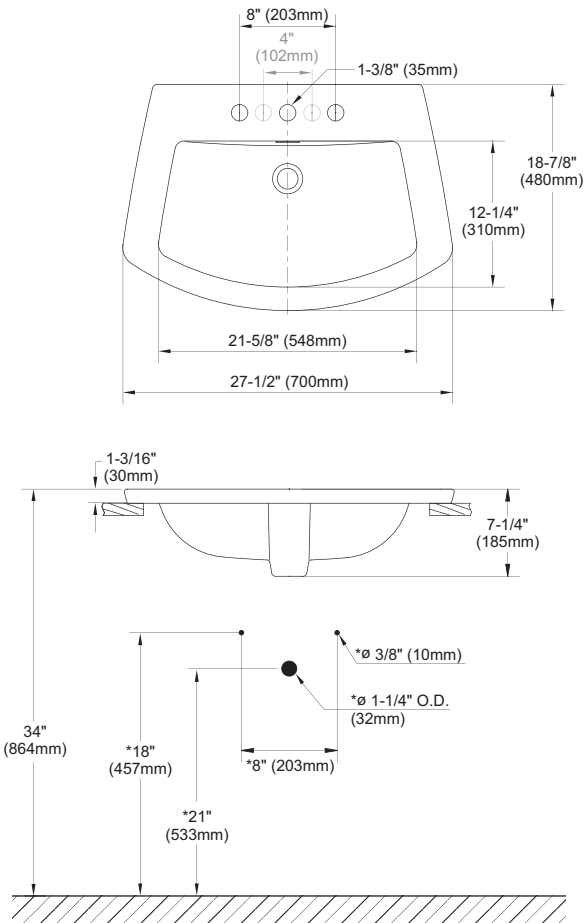

LT963

Soirée® Self-Rimming Lavatory

SPECIFICATIONS

- Waste 1-1/4" O.D.
- Size 27-1/2"W x 18-7/8"D
- Basin 21-5/8"W x 12-1/4"D
- Warranty One Year Limited Warranty
- Material Vitreous china
- Shipping Weight 31.1 lbs.
- Shipping Dimensions 28-9/16"W x 20-1/4"D x 9-1/16"H

INSTALLATION NOTES