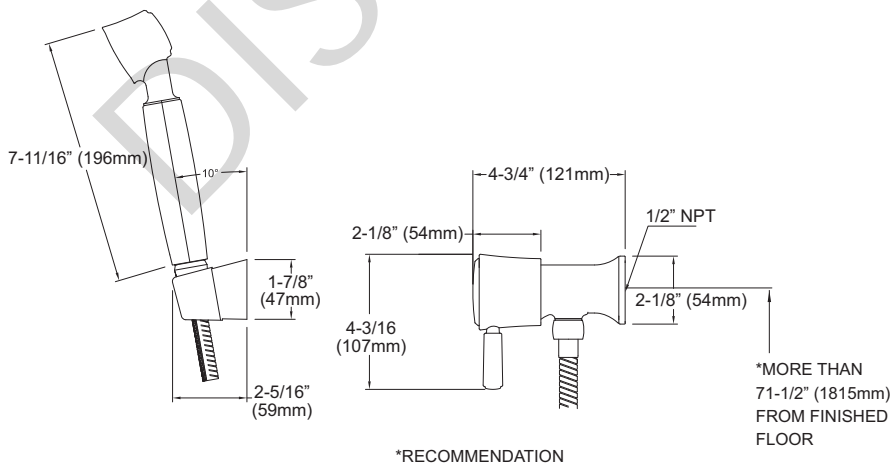

Guinevere® High-Efficiency Handshower Set with Lever Handle, 1.75 gpm

FEATURES

- Includes valve and shower holder
- Water saving 1.75 gpm

COLORS/FINISHES

- #CP Polished Chrome

OPTIONAL

- TS100GR#CP 30" Slide Bar

PRODUCT SPECIFICATION

Handshower set shall include handshower, holder and volume control valve. Handshower set shall also include hose and have a flow rate of 1.75 gallons per minute. Handshower set shall be TOTO Model TS970F1L_____.

TS970F1L

Guinevere® High-Efficiency Handshower Set with Lever Handle, 1.75 gpm

SPECIFICATIONS

- Warranty: Lifetime Limited Warranty (Residential Use)
One Year (Commercial Use)
- Shipping Weight: 7.0 lbs.
- Shipping Dimensions: 33-1/2" L x 10" W x 4-1/4" H
- Maximum Flow Rate: 1.75 gpm (6.6 lpm)

INSTALLATION NOTES

Optional Accessories:
TS100GR Slide Bar sold separately.

TOTO®

These dimensions and specifications are subject to change without notice