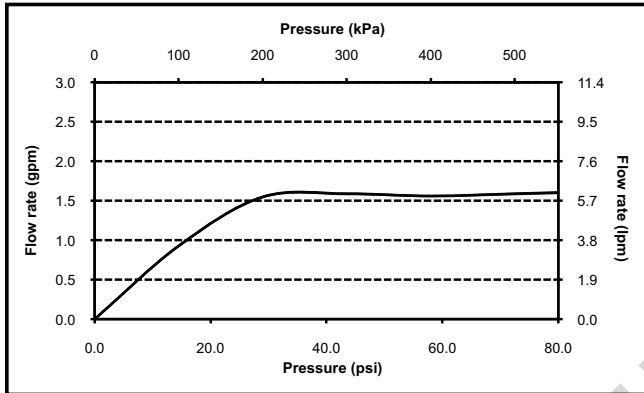

TS970F1L

Guinevere® High-Efficiency Handshower Set with Lever Handle, 1.75 gpm

SPECIFICATIONS

- Warranty: Lifetime Limited Warranty (Residential Use)
  One Year (Commercial Use)
- Shipping Weight: 7.0 lbs.
- Shipping Dimensions: 33-1/2" L x 10" W x 4-1/4" H
- Maximum Flow Rate: 1.75 gpm (6.6 lpm)

INSTALLATION NOTES

Optional Accessories:
TS100GR Slide Bar sold separately.

TOTO®

These dimensions and specifications are subject to change without notice