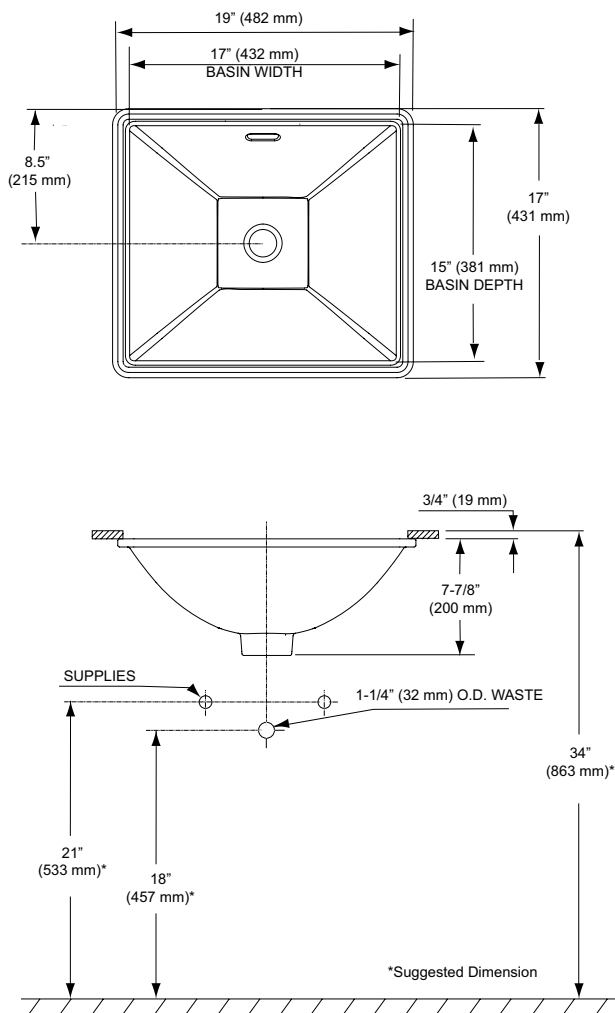

PATTERN DESIGN

PRODUCT SPECIFICATION

The undercounter lavatory shall be made of vitreous china. Lavatory shall be 17" in length and 15" in width. Product shall be with overflow and lavatory shall include mounting assembly. Lavatory shall be TOTO Model LT624#01-NC.

LT624#01-NC

Waza® Tiraz™ Undercounter Lavatory

SPECIFICATIONS

- Waste 1-1/4" O.D.
- Size 19"W x 17"D
- Basin 17"W x 15"D
- Warranty One Year Limited Warranty
- Material Vitreous china
- Shipping Weight 24.5 lbs.
- Shipping Dimensions 22"W x 18"D x 9-1/4"H

INSTALLATION NOTES

Wood / Composite Wood / Etc.

Marble / Granite / Etc.

NOTE: LT546 / LT548 similar

ADA Requirements

TOTO®

These dimensions and specifications are subject to change without notice