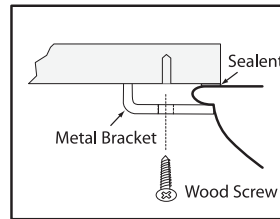

LT624#01-NC

Waza® Tiraz™ Undercounter Lavatory

SPECIFICATIONS

- Waste 1-1/4" O.D.
- Size 19"W x 17"D
- Basin 17"W x 15"D
- Warranty One Year Limited Warranty
- Material Vitreous china
- Shipping Weight 24.5 lbs.
- Shipping Dimensions 22"W x 18"D x 9-1/4"H

INSTALLATION NOTES

Wood / Composite Wood / Etc.