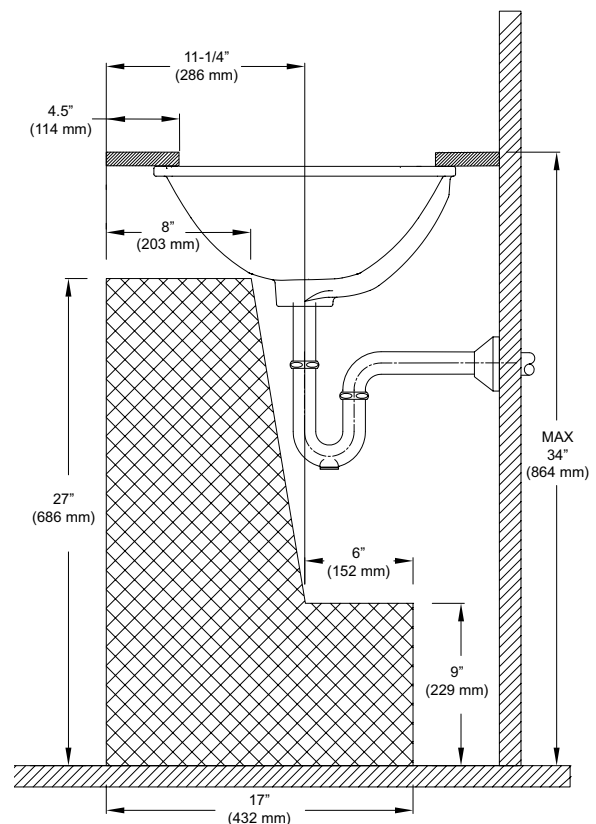

PATTERN DESIGN

PRODUCT SPECIFICATION

The undercounter lavatory shall be made of vitreous china. Lavatory shall be 17" in length and 15" in width. Product shall be with overflow and lavatory shall include mounting assembly. Lavatory shall be TOTO Model LT624#01-NC.

LT624#01-NC

Waza® Tiraz™ Undercounter Lavatory

SPECIFICATIONS

- Waste 1-1/4" O.D.
- Size 19"W x 17"D
- Basin 17"W x 15"D
- Warranty One Year Limited Warranty
- Material Vitreous china
- Shipping Weight 24.5 lbs.
- Shipping Dimensions 22"W x 18"D x 9-1/4"H

INSTALLATION NOTES

Wood / Composite Wood / Etc.

Marble / Granite / Etc.

NOTE: LT546 / LT548 similar

ADA Requirements

TOTO®

These dimensions and specifications are subject to change without notice