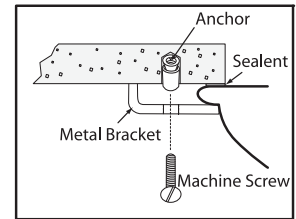

Marble / Granite / Etc.

NOTE: LT546 / LT548 similar