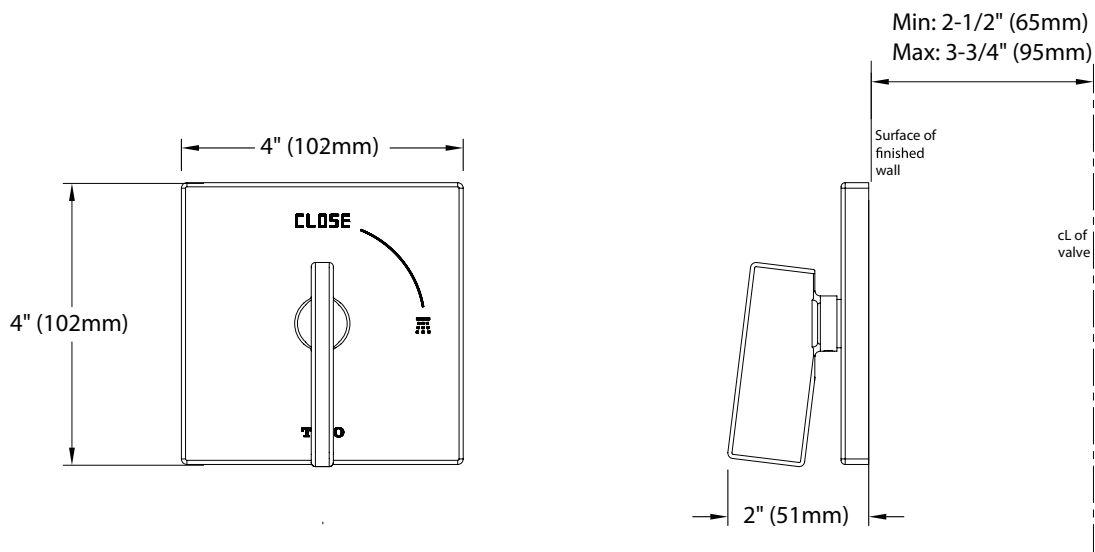

PRODUCT SPECIFICATION

Volume control trim shall have a lever handle. Product shall be TOTO Model TS624C2#____ and required valve shall be TS2A sold separately.

TS624C2

Legato® One-Way Volume Control Trim

SPECIFICATIONS

- Warranty Lifetime Limited Warranty (Residential Use)
One Year (Commercial Use)
- Material Brass
- Shipping Weight 4.4 lbs.
- Shipping Dimensions 11"L x 12-3/8"W x 3-5/8"H

INSTALLATION NOTES

VALVE REQUIRED:
One-Way volume control valve model TS2A sold separately.

TOTO®

These dimensions and specifications are subject to change without notice