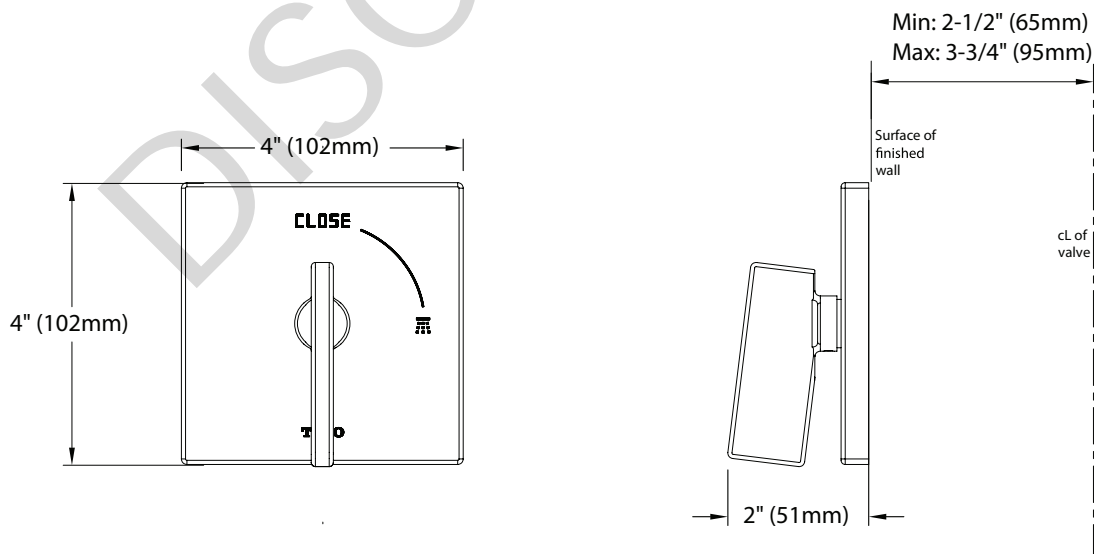

PRODUCT SPECIFICATION

Volume control trim shall have a lever handle. Product shall be TOTO Model TS624C2#____ and required valve shall be TS2A sold separately.

TS624C2

Legato® One-Way Volume Control Trim

SPECIFICATIONS

- Warranty Lifetime Limited Warranty (Residential Use)
One Year (Commercial Use)
- Material Brass
- Shipping Weight 4.4 lbs.
- Shipping Dimensions 11"L x 12-3/8"W x 3-5/8"H

INSTALLATION NOTES

VALVE REQUIRED:
One-Way volume control valve model TS2A sold separately.

TOTO®

These dimensions and specifications are subject to change without notice