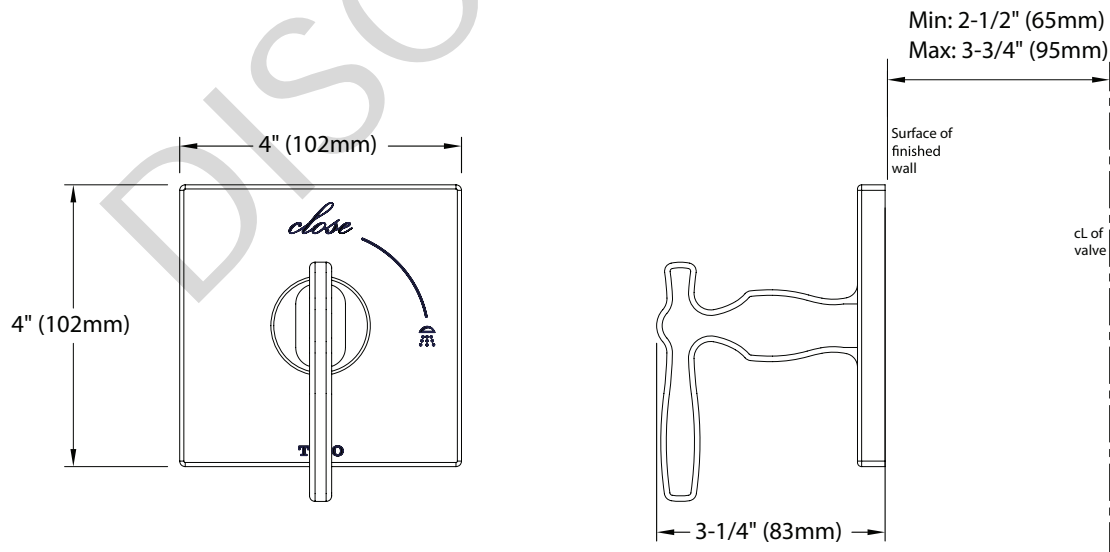

PRODUCT SPECIFICATION

Volume control trim shall have a lever handle. Product shall be TOTO Model TS626C2#____ and required valve shall be TS2A sold separately.

TS626C2

Aimes® One-Way Volume Control Trim

SPECIFICATIONS

- Warranty Lifetime Limited Warranty (Residential Use)
One Year (Commercial Use)
- Material Brass
- Shipping Weight 4.4 lbs.
- Shipping Dimensions 11"L x 12-3/8"W x 3-5/8"H

INSTALLATION NOTES

VALVE REQUIRED:
One-Way volume control valve model TS2A sold separately.

TOTO®

These dimensions and specifications are subject to change without notice