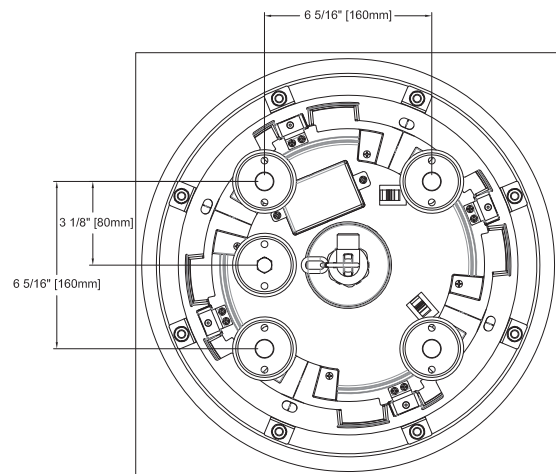

Aimes® Ceiling-Mount Showerhead with LED Lighting

FEATURES

- Hydropower self-generating system
- No external power required
- LED lighting system
- Maximum flow rate of 2.5 gpm (9.5 lpm)
- 11" spray face
- Single spray showerhead
- Rubber nozzles to prevent limescale build up
- Ceiling-mount installation

PRODUCT SPECIFICATION

The ceiling-mount showerhead shall have a hydro-power self-generating system. Product shall have no external power required. Product shall have a LED lighting system. Product shall have a single spray face. Product shall have rubber nozzles to prevent limescale build up. Product shall have a flow rate of 2.5 gallons per minute. Showerhead shall be TOTO Model TS626KG#_____.

TS626KG

Aimes® Ceiling-Mount Showerhead with LED Lighting

SPECIFICATIONS

- Warranty: Lifetime Limited Warranty (Residential Use)
One Year (Commercial Use)
- Material: Bronze and Epoxy Resin
- Shipping Weight: 28.2 lbs.
- Shipping Dimensions: 17-1/2" L x 17-3/4" W x 14" H
- Maximum Flow Rate: 2.5 gpm (9.5 lpm)

TOTO®

These dimensions and specifications are subject to change without notice