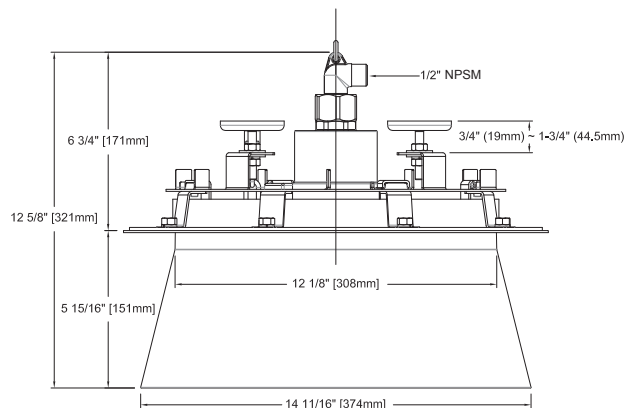

Aimes® Ceiling-Mount Showerhead with LED Lighting

FEATURES

- Hydropower self-generating system
- No external power required
- LED lighting system
- Maximum flow rate of 2.5 gpm (9.5 lpm)
- 11" spray face
- Single spray showerhead
- Rubber nozzles to prevent limescale build up
- Ceiling-mount installation

PRODUCT SPECIFICATION

The ceiling-mount showerhead shall have a hydro-power self-generating system. Product shall have no external power required. Product shall have a LED lighting system. Product shall have a single spray face. Product shall have rubber nozzles to prevent limescale build up. Product shall have a flow rate of 2.5 gallons per minute. Showerhead shall be TOTO Model TS626KG#_____.

TS626KG

Aimes® Ceiling-Mount Showerhead with LED Lighting

SPECIFICATIONS

- Warranty: Lifetime Limited Warranty (Residential Use)
One Year (Commercial Use)
- Material: Bronze and Epoxy Resin
- Shipping Weight: 28.2 lbs.
- Shipping Dimensions: 17-1/2" L x 17-3/4" W x 14" H
- Maximum Flow Rate: 2.5 gpm (9.5 lpm)

TOTO®

These dimensions and specifications are subject to change without notice