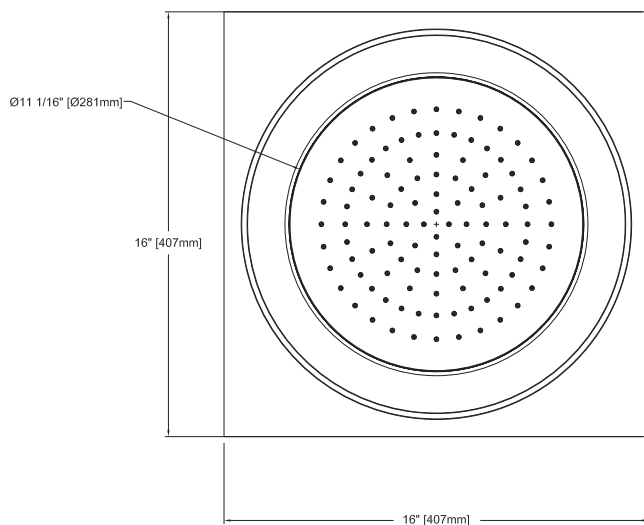

Aimes® Ceiling-Mount Showerhead with LED Lighting

FEATURES

- Hydropower self-generating system
- No external power required
- LED lighting system
- Maximum flow rate of 2.5 gpm (9.5 lpm)
- 11" spray face
- Single spray showerhead
- Rubber nozzles to prevent limescale build up
- Ceiling-mount installation

PRODUCT SPECIFICATION

The ceiling-mount showerhead shall have a hydro-power self-generating system. Product shall have no external power required. Product shall have a LED lighting system. Product shall have a single spray face. Product shall have rubber nozzles to prevent limescale build up. Product shall have a flow rate of 2.5 gallons per minute. Showerhead shall be TOTO Model TS626KG#_____.

TS626KG

Aimes® Ceiling-Mount Showerhead with LED Lighting

SPECIFICATIONS

- Warranty: Lifetime Limited Warranty (Residential Use)
One Year (Commercial Use)
- Material: Bronze and Epoxy Resin
- Shipping Weight: 28.2 lbs.
- Shipping Dimensions: 17-1/2" L x 17-3/4" W x 14" H
- Maximum Flow Rate: 2.5 gpm (9.5 lpm)