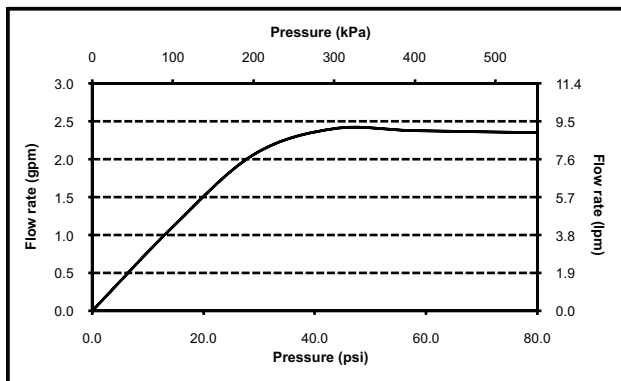

Aimes® Ceiling-Mount Showerhead with LED Lighting

FEATURES

- Hydropower self-generating system
- No external power required
- LED lighting system
- Maximum flow rate of 2.5 gpm (9.5 lpm)
- 11" spray face
- Single spray showerhead
- Rubber nozzles to prevent limescale build up
- Ceiling-mount installation

PRODUCT SPECIFICATION

The ceiling-mount showerhead shall have a hydro-power self-generating system. Product shall have no external power required. Product shall have a LED lighting system. Product shall have a single spray face. Product shall have rubber nozzles to prevent limescale build up. Product shall have a flow rate of 2.5 gallons per minute. Showerhead shall be TOTO Model TS626KG#_____.

TS626KG

Aimes® Ceiling-Mount Showerhead with LED Lighting

SPECIFICATIONS

- Warranty: Lifetime Limited Warranty (Residential Use)
One Year (Commercial Use)
- Material: Bronze and Epoxy Resin
- Shipping Weight: 28.2 lbs.
- Shipping Dimensions: 17-1/2" L x 17-3/4" W x 14" H
- Maximum Flow Rate: 2.5 gpm (9.5 lpm)