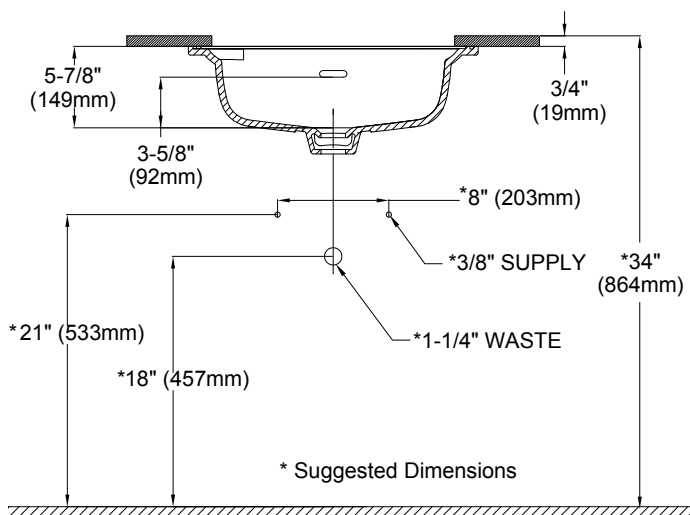

CODES/STANDARDS

- Meets ADA guidelines and ANSI A117.1 requirements when countertop is installed 864mm (34") from finished floor and lavatory is installed 64mm (2-1/2") minimum from front edge.
- Meets and exceeds ASME A112.19.2/CSA B45.1
- Certifications: IAPMO(cUPC), State of Massachusetts, City of Los Angeles, and others
- Complies with CA Prop 65 warning requirements

PRODUCT SPECIFICATION

The undercounter lavatory shall be made of vitreous china. Lavatory basin shall be 18-11/16" in length and 15-3/8" in width. Product shall be with concealed overflow and lavatory shall include mounting assembly. Lavatory shall be TOTO Model LT973_____.

LT973(G)

Guinevere® Undercounter Lavatory

SPECIFICATIONS

- Waste 1-1/4" O.D.
- Size 20-13/16"W x 18"D
- Basin 18-11/16"W x 15-3/8"D
- Warranty One Year Limited Warranty
- Material Vitreous china
- Shipping Weight 29 lbs.
- Shipping Dimensions 25"W x 19-1/4"D x 10-1/2"H

INSTALLATION NOTES

Mounting Hardware

ADA COMPLIANCE CHECK

TOTO®

These dimensions and specifications are subject to change without notice