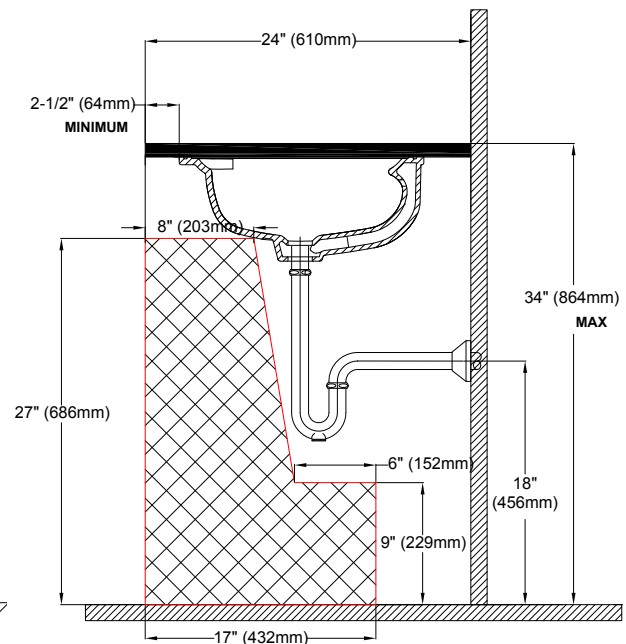

CODES/STANDARDS

- Meets ADA guidelines and ANSI A117.1 requirements when countertop is installed 864mm (34") from finished floor and lavatory is installed 64mm (2-1/2") minimum from front edge.
- Meets and exceeds ASME A112.19.2/CSA B45.1
- Certifications: IAPMO(cUPC), State of Massachusetts, City of Los Angeles, and others
- Complies with CA Prop 65 warning requirements

PRODUCT SPECIFICATION

The undercounter lavatory shall be made of vitreous china. Lavatory basin shall be 18-11/16" in length and 15-3/8" in width. Product shall be with concealed overflow and lavatory shall include mounting assembly. Lavatory shall be TOTO Model LT973_____.

LT973(G)

Guinevere® Undercounter Lavatory

SPECIFICATIONS

- Waste 1-1/4" O.D.
- Size 20-13/16"W x 18"D
- Basin 18-11/16"W x 15-3/8"D
- Warranty One Year Limited Warranty
- Material Vitreous china
- Shipping Weight 29 lbs.
- Shipping Dimensions 25"W x 19-1/4"D x 10-1/2"H

INSTALLATION NOTES

Mounting Hardware

ADA COMPLIANCE CHECK

TOTO®

These dimensions and specifications are subject to change without notice