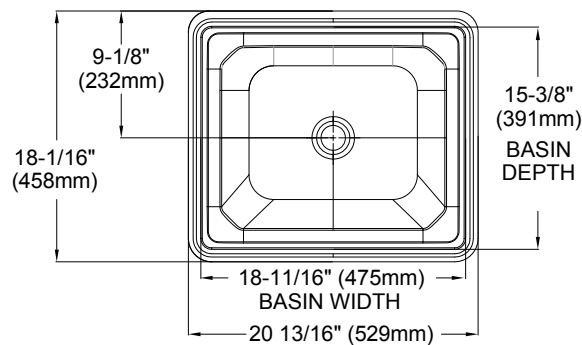

LT973(G)

Guinevere® Undercounter Lavatory

SPECIFICATIONS

- Waste 1-1/4" O.D.
- Size 20-13/16"W x 18"D
- Basin 18-11/16"W x 15-3/8"D
- Warranty One Year Limited Warranty
- Material Vitreous china
- Shipping Weight 29 lbs.
- Shipping Dimensions 25"W x 19-1/4"D x 10-1/2"H

INSTALLATION NOTES

Mounting Hardware