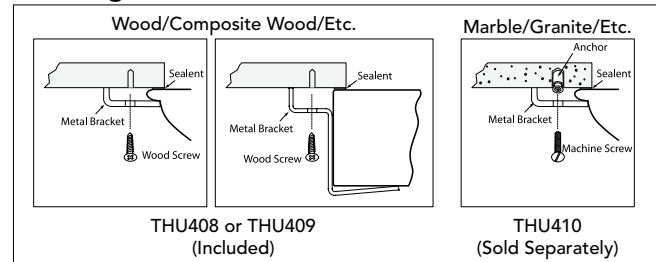

PRODUCT SPECIFICATION

The undercounter lavatory shall be made of vitreous china. Lavatory basin shall be 18-11/16" in length and 15-3/8" in width. Product shall be with concealed overflow and lavatory shall include mounting assembly. Lavatory shall be TOTO Model LT973_____.

LT973(G)

Guinevere® Undercounter Lavatory

SPECIFICATIONS

- Waste 1-1/4" O.D.
- Size 20-13/16"W x 18"D
- Basin 18-11/16"W x 15-3/8"D
- Warranty One Year Limited Warranty
- Material Vitreous china
- Shipping Weight 29 lbs.
- Shipping Dimensions 25"W x 19-1/4"D x 10-1/2"H

INSTALLATION NOTES

Mounting Hardware

ADA COMPLIANCE CHECK

TOTO®

These dimensions and specifications are subject to change without notice