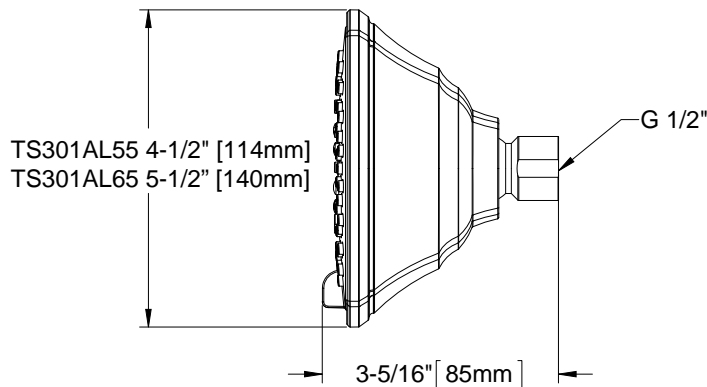

The multi-spray showerhead shall have a maximum flow rate of 2.0 gpm (7.6 lpm). TS301AL55 shall have a 4-1/2" showerhead and a 4" diameter spray face. TS301AL65 shall have a 5-1/2" showerhead and a 5" diameter spray face. Product shall have 5 multifunction spray modes. Spray modes shall be spray, spray and massage combo, massage, mist and pause. Product shall have rubber nozzles to prevent limescale build up. Product shall be TOTO Model TS301AL____ # ____.

TS301AL55: Traditional Collection Series B Multi-Spray Showerhead 4-1/2"

Please note the following component is sold separately:

TS301N6: Shower Arm 6"

TS301AL55 & TS301AL65

Traditional Collection Series B Multi-Spray Showerhead

SPECIFICATIONS

- Warranty Lifetime Limited Warranty (Residential Use)
One Year (Commercial Use)
- Material Brass / Plastics
- Shipping Weight TS301AL55: 1.0 lbs.
TS301AL65: 1.1 lbs.
- Shipping Dimensions TS301AL55 & TS301AL65:
3-1/2"L x 5-3/4"W x 6-3/4"H
- Maximum Flow Rate 2.0 gpm (7.6 lpm)

INSTALLATION NOTES

OPTIONAL SHOWERHEAD COMPONENT:
TS301N6: Shower Arm 6" sold separately.

TOTO®

These dimensions and specifications are subject to change without notice