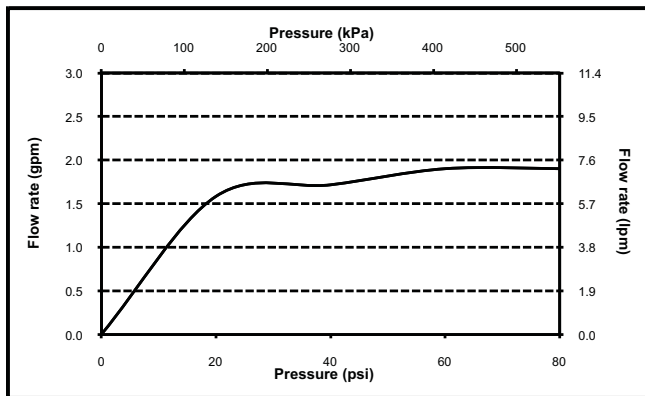

TS301AL55 & TS301AL65

Traditional Collection Series B Multi-Spray Showerhead

SPECIFICATIONS

- Warranty Lifetime Limited Warranty (Residential Use)
  One Year (Commercial Use)
- Material Brass / Plastics
- Shipping Weight TS301AL55: 1.0 lbs.
  TS301AL65: 1.1 lbs.
- Shipping Dimensions TS301AL55 & TS301AL65:
  3-1/2"L x 5-3/4"W x 6-3/4"H
- Maximum Flow Rate 2.0 gpm (7.6 lpm)

INSTALLATION NOTES

OPTIONAL SHOWERHEAD COMPONENT:
TS301N6: Shower Arm 6" sold separately.

TOTO®

These dimensions and specifications are subject to change without notice