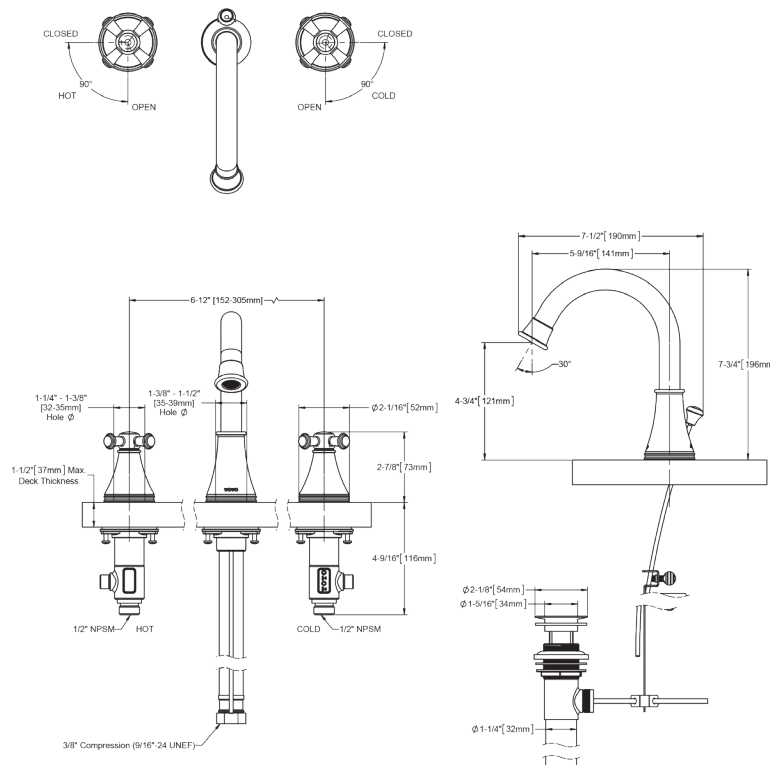

Vivian Alta® Widespread Lavatory Faucet with Cross Handles

FEATURES

- WaterSense certified low-flow 1.2 gpm (4.5 lpm) faucet
- Brass construction
- Ceramic disk valve cartridges
- Accommodates 6"-12" spread
- Metal pop-up drain assembly included
- Cross handles

PRODUCT SPECIFICATION

The widespread lavatory faucet shall have a maximum flow rate of 1.2 gpm (4.5 lpm). Product shall have cross handles. Product shall have a brass construction. Product shall have ceramic disk valve cartridges. Product shall accommodate 6"-12" spread. Product shall include metal pop-up drain assembly. Product shall be **TOTO Model TL220DDH12#_____**.

TL220DDH

Vivian Alta® Widespread Lavatory Faucet with Cross Handles

SPECIFICATIONS

- Warranty: Lifetime Limited Warranty (Residential Use)
One Year (Commercial Use)
- Material: Brass
- Shipping Dimensions: 11-1/4" x 8-1/4" x 6"
- Shipping Weight: 8.1 lbs.
- Maximum Flow Rate: 1.5 gpm (5.7 lpm)