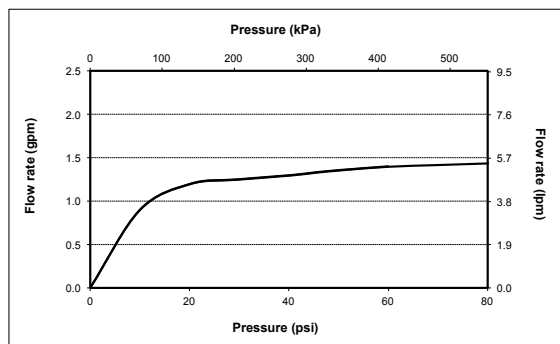

Vivian Alta® Widespread Lavatory Faucet with Cross Handles

FEATURES

- WaterSense certified low-flow 1.2 gpm (4.5 lpm) faucet
- Brass construction
- Ceramic disk valve cartridges
- Accommodates 6"-12" spread
- Metal pop-up drain assembly included
- Cross handles

PRODUCT SPECIFICATION

The widespread lavatory faucet shall have a maximum flow rate of 1.2 gpm (4.5 lpm). Product shall have cross handles. Product shall have a brass construction. Product shall have ceramic disk valve cartridges. Product shall accommodate 6"-12" spread. Product shall include metal pop-up drain assembly. Product shall be **TOTO Model TL220DDH12#_____**.

TL220DDH

Vivian Alta® Widespread Lavatory Faucet with Cross Handles

SPECIFICATIONS

- Warranty: Lifetime Limited Warranty (Residential Use)
One Year (Commercial Use)
- Material: Brass
- Shipping Dimensions: 11-1/4" x 8-1/4" x 6"
- Shipping Weight: 8.1 lbs.
- Maximum Flow Rate: 1.5 gpm (5.7 lpm)