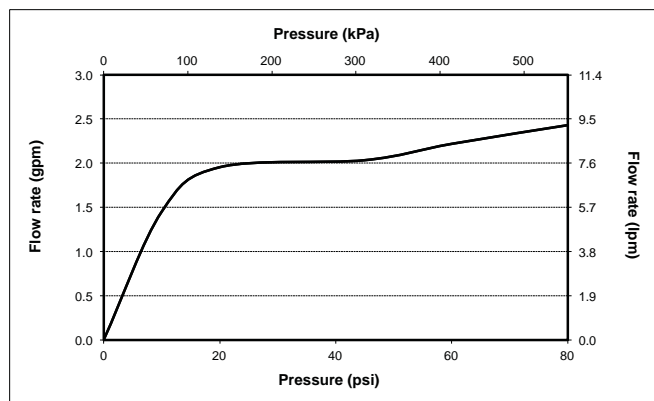

TS112F51

Classic Series Aero Handshower

SPECIFICATIONS

- Warranty: Lifetime Limited Warranty (Residential Use)
  One Year (Commercial Use)
- Material: Plastic
- Shipping Weight: 1.1 lbs.
- Shipping Dimensions: 13-1/4" x 5-1/4" x 2-3/8"
- Maximum Flow Rate: 2.5 gpm (9.5 lpm)

INSTALLATION NOTES

OPTIONAL HANDSHOWER COMPONENTS:

- TS101R: Wall Outlet
- TS101S: Shower Arm Mount
- TS101V: Handshower Wall-Mount
- TS101W60: Shower Hose 60"

TOTO®

These dimensions and specifications are subject to change without notice