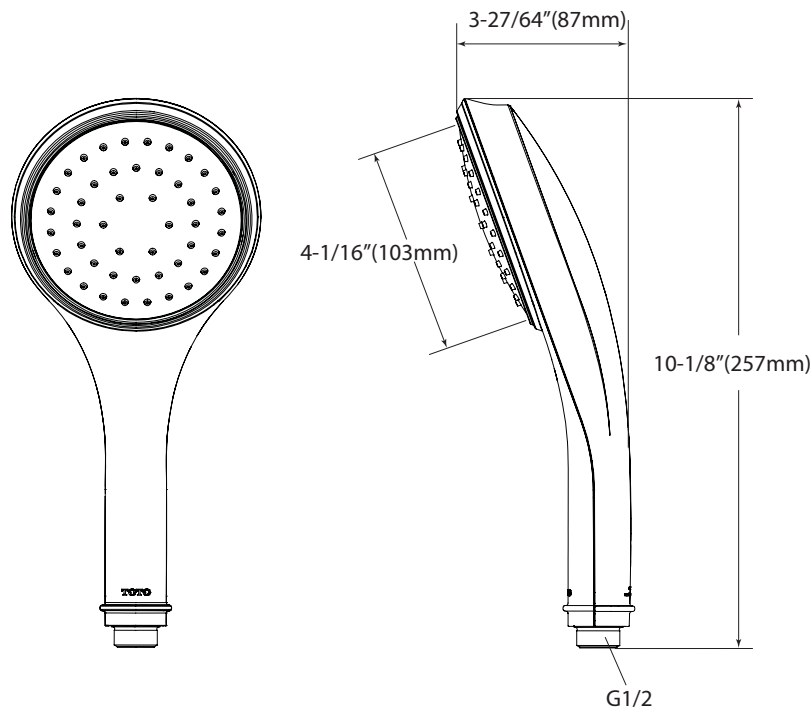

TS112F51

Classic Series Aero Handshower

SPECIFICATIONS

- Warranty: Lifetime Limited Warranty (Residential Use)
  One Year (Commercial Use)
- Material: Plastic
- Shipping Weight: 1.1 lbs.
- Shipping Dimensions: 13-1/4" x 5-1/4" x 2-3/8"
- Maximum Flow Rate: 2.5 gpm (9.5 lpm)

INSTALLATION NOTES

OPTIONAL HANDSHOWER COMPONENTS:

- TS101R: Wall Outlet
- TS101S: Shower Arm Mount
- TS101V: Handshower Wall-Mount
- TS101W60: Shower Hose 60"

TOTO®

These dimensions and specifications are subject to change without notice