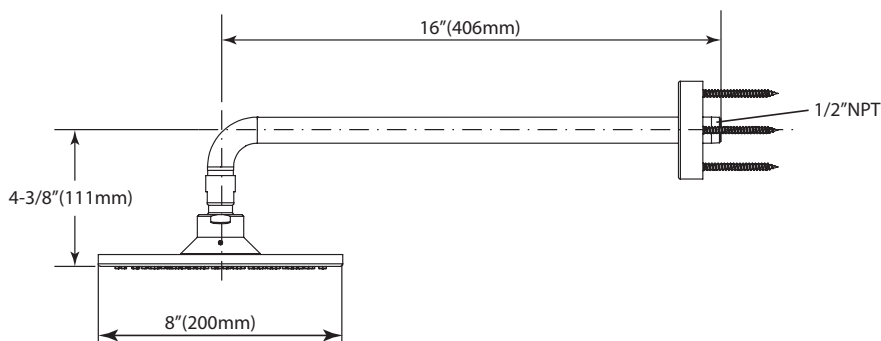

TS111BL8

Modern Series Aero Rain Shower

SPECIFICATIONS

- Warranty: Lifetime Limited Warranty (Residential Use)
  One Year (Commercial Use)
- Material: Brass
- Shipping Weight: 4.3 lbs.
- Shipping Dimensions: 13-1/8" x 14-1/8" x 4-1/4"
- Maximum Flow Rate: 2.0 gpm (7.5 lpm)

INSTALLATION NOTES

Required Components:

- TS110MW16* (Wall Mount Shower Arm)
- TS110MC6* (Ceiling Mount Shower Arm)

*These components are compatible with the following TOTO rain shower products only:
TS111B8, TS111BL8, TS111B12, TS111BL12,
TS112B8, TS112BL8, TS112B12, TS112BL12

Shown with
TS110MW16