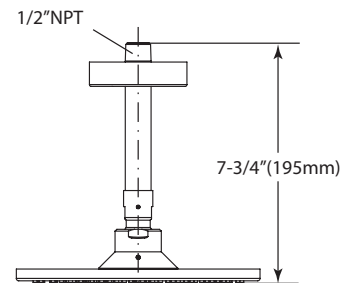

Shown with
TS110MC6