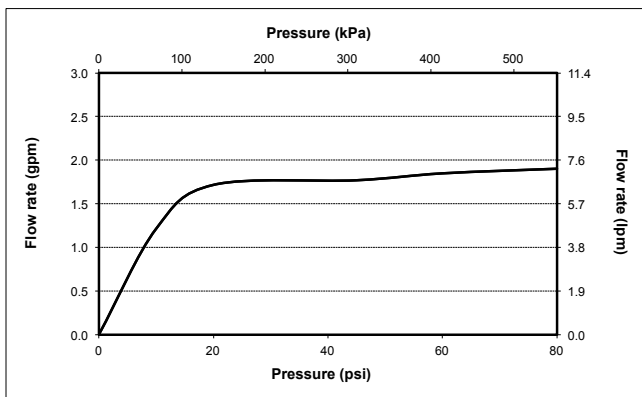

TS111BL8

Modern Series Aero Rain Shower

SPECIFICATIONS

- Warranty: Lifetime Limited Warranty (Residential Use)
  One Year (Commercial Use)
- Material: Brass
- Shipping Weight: 4.3 lbs.
- Shipping Dimensions: 13-1/8" x 14-1/8" x 4-1/4"
- Maximum Flow Rate: 2.0 gpm (7.5 lpm)

INSTALLATION NOTES

Required Components:

- TS110MW16* (Wall Mount Shower Arm)
- TS110MC6* (Ceiling Mount Shower Arm)

*These components are compatible with the following TOTO rain shower products only:
TS111B8, TS111BL8, TS111B12, TS111BL12,
TS112B8, TS112BL8, TS112B12, TS112BL12

Shown with
TS110MW16