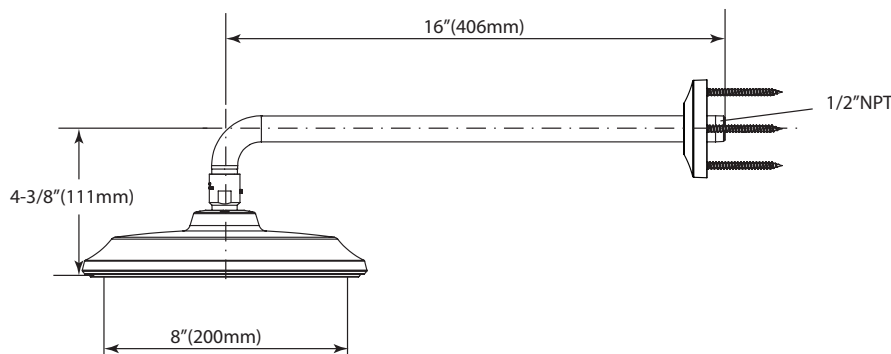

TS112BL8

Classic Series Aero Rain Shower

SPECIFICATIONS

- Warranty: Lifetime Limited Warranty (Residential Use)
  One Year (Commercial Use)
- Material: Brass
- Shipping Weight: 4.8 lbs.
- Shipping Dimensions: 13-1/8" x 14-1/8" x 4-1/4"
- Maximum Flow Rate: 2.0 gpm (7.5 lpm)

INSTALLATION NOTES

Required Components:

- TS110MW16* (Wall Mount Shower Arm)
- TS110MC6* (Ceiling Mount Shower Arm)

*These components are compatible with the following TOTO rain shower products only:
TS111B8, TS111BL8, TS111B12, TS111BL12,
TS112B8, TS112BL8, TS112B12, TS112BL12

Shown with
TS110MW16