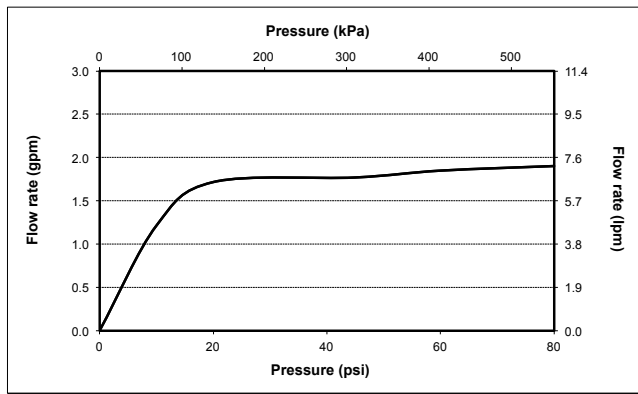

TS112BL8

Classic Series Aero Rain Shower

SPECIFICATIONS

- Warranty: Lifetime Limited Warranty (Residential Use)
  One Year (Commercial Use)
- Material: Brass
- Shipping Weight: 4.8 lbs.
- Shipping Dimensions: 13-1/8" x 14-1/8" x 4-1/4"
- Maximum Flow Rate: 2.0 gpm (7.5 lpm)

INSTALLATION NOTES

Required Components:

- TS110MW16* (Wall Mount Shower Arm)
- TS110MC6* (Ceiling Mount Shower Arm)

*These components are compatible with the following TOTO rain shower products only:
TS111B8, TS111BL8, TS111B12, TS111BL12,
TS112B8, TS112BL8, TS112B12, TS112BL12

Shown with
TS110MW16