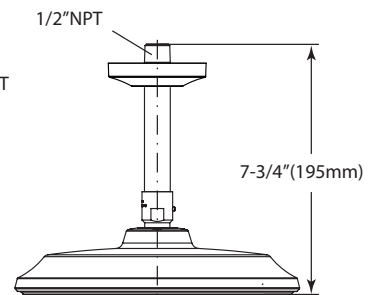

Shown with
TS110MC6