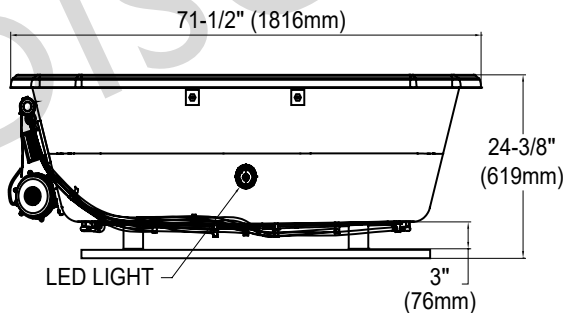

ABR974

Guinevere® 6' Air Bath™

SPECIFICATIONS

- Size 71-1/2" L x 38" W
- Depth 20"
- Water Depth 15.3"
- Warranty 1 Year Limited Warranty on acrylic tub
  1 Year Limited Warranty on components and parts
- Material Cast Acrylic
- Electrical Requirements 15 AMP; 120V w/ GFCI
- Shipping Weight 140 lbs.
- Shipping Dimensions 74" L x 44" W x 27" H
- Gallons 98 to overflow

INSTALLATION NOTES

Floor support under bath must provide a minimum of 75 lbs/square foot (366 kg/square meter) loading.

Check local codes for requirements on installing an ASSE 1070/ASME A112. 1070/CSA B125.70 compliant device in series with the tub faucet.

TOTO®

These dimensions and specifications are subject to change without notice