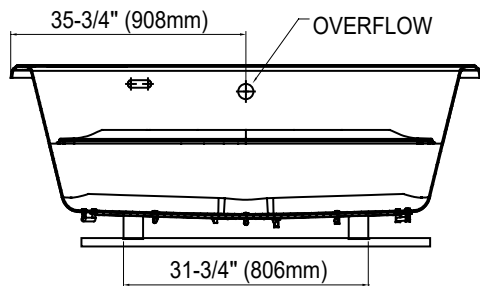

ABR974

Guinevere® 6' Air Bath™

SPECIFICATIONS

- Size 71-1/2" L x 38" W
- Depth 20"
- Water Depth 15.3"
- Warranty 1 Year Limited Warranty on acrylic tub
  1 Year Limited Warranty on components and parts
- Material Cast Acrylic
- Electrical Requirements 15 AMP; 120V w/ GFCI
- Shipping Weight 140 lbs.
- Shipping Dimensions 74" L x 44" W x 27" H
- Gallons 98 to overflow

INSTALLATION NOTES

Floor support under bath must provide a minimum of 75 lbs/square foot (366 kg/square meter) loading.

Check local codes for requirements on installing an ASSE 1070/ASME A112. 1070/CSA B125.70 compliant device in series with the tub faucet.

TOTO®

These dimensions and specifications are subject to change without notice