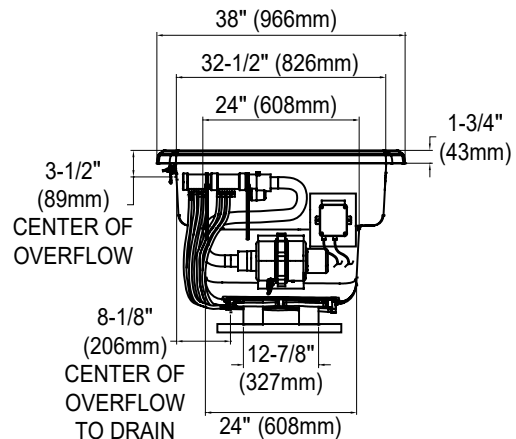

ABR974

Guinevere® 6' Air Bath™

SPECIFICATIONS

- Size 71-1/2" L x 38" W
- Depth 20"
- Water Depth 15.3"
- Warranty 1 Year Limited Warranty on acrylic tub
1 Year Limited Warranty on components and parts
- Material Cast Acrylic
- Electrical Requirements 15 AMP; 120V w/ GFCI
- Shipping Weight 140 lbs.
- Shipping Dimensions 74" L x 44" W x 27" H
- Gallons 98 to overflow

INSTALLATION NOTES

Floor support under bath must provide a minimum of 75 lbs/square foot (366 kg/square meter) loading.

Check local codes for requirements on installing an ASSE 1070/ASME A112. 1070/CSA B125.70 compliant device in series with the tub faucet.