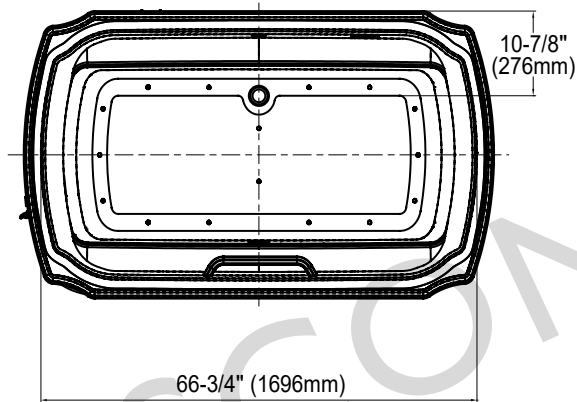

ABR974

Guinevere® 6' Air Bath™

SPECIFICATIONS

- Size 71-1/2" L x 38" W
- Depth 20"
- Water Depth 15.3"
- Warranty 1 Year Limited Warranty on acrylic tub
  1 Year Limited Warranty on components and parts
- Material Cast Acrylic
- Electrical Requirements 15 AMP; 120V w/ GFCI
- Shipping Weight 140 lbs.
- Shipping Dimensions 74" L x 44" W x 27" H
- Gallons 98 to overflow

INSTALLATION NOTES

Floor support under bath must provide a minimum of 75 lbs/square foot (366 kg/square meter) loading.

Check local codes for requirements on installing an ASSE 1070/ASME A112. 1070/CSA B125.70 compliant device in series with the tub faucet.

TOTO®

These dimensions and specifications are subject to change without notice