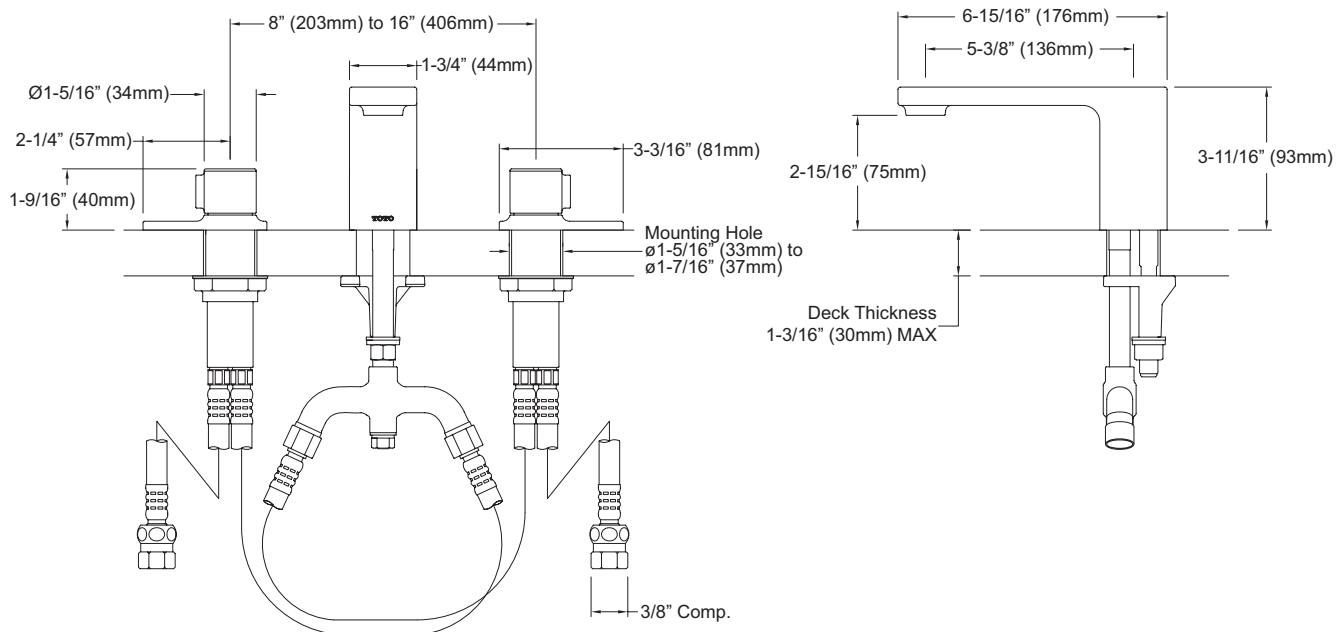

TL170DDA12

Kiwami® Renesse® Single-handle Lavatory Faucet without Pop-up Drain

SPECIFICATIONS

- Warranty: Lifetime Limited Warranty (Residential Use)
  One Year (Commercial Use)
- Material: Brass
- Maximum Flow Rate: 1.2 gpm (4.5 lpm)
- Shipping Weight: 11.0 lbs.
- Shipping Dimensions: 20-1/2" L x 11" W x 3-1/2" H

TOTO®

These dimensions and specifications are subject to change without notice