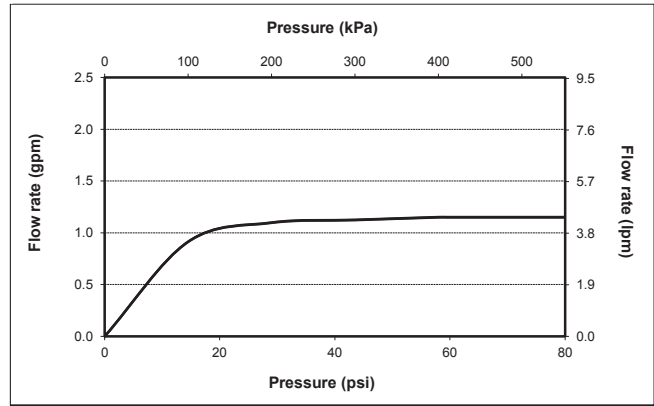

TL170DDA12

Kiwami® Renesse® Single-handle Lavatory Faucet without Pop-up Drain

SPECIFICATIONS

- Warranty: Lifetime Limited Warranty (Residential Use)
  One Year (Commercial Use)
- Material: Brass
- Maximum Flow Rate: 1.2 gpm (4.5 lpm)
- Shipping Weight: 11.0 lbs.
- Shipping Dimensions: 20-1/2" L x 11" W x 3-1/2" H

TOTO®

These dimensions and specifications are subject to change without notice