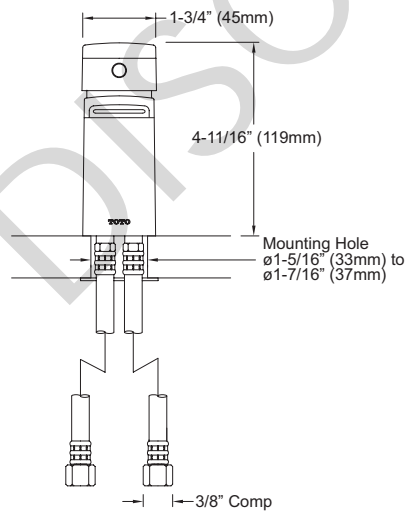

COLORS/FINISHES

- #CP Polished Chrome
- #BN Brushed Nickel

OPTIONAL ACCESSORIES

- THP3158#CP - 4" Cover Plate
- 71244T8CC - 8" Cover Plate

CODES/STANDARDS

- Complies with federal and state lead-free legislation
- Meets or exceeds ASME A112.18.1/CSA B125.1, NSF 61-9, NSF 372
- Certifications: IAPMO(cUPC), EPA WaterSense, California Energy Commission (CEC), State of Massachusetts and others
- Code Compliance: UPC, IPC, NSPC, NPC Canada, California Green Building Code, City of Los Angeles Water Efficiency Ordinance, City of New York and others
- ADA compliant
- Complies with CA Prop 65 warning requirements

PRODUCT SPECIFICATION

The single-handle lavatory faucet shall have a maximum flow rate of 1.2 gpm (4.5 lpm). Product shall have lever handle. Product shall have a low-lead brass construction. Product shall have a ceramic disk mixing cartridge. Product shall include metal pop-up drain assembly. Product shall be TOTO Model TL960SD12#_____.

TL960SD12

Soirée® Single-handle Lavatory High-Efficiency Faucet, 1.2 gpm

SPECIFICATIONS

Warranty	Lifetime Limited Warranty (Residential Use) One Year (Commercial Use)
Material	Brass
Maximum Flow Rate	1.2 GPM (4.5 LPM)
Shipping Weight	6.0 lbs.
Shipping Dimensions	20-1/2" L x 9-3/4" W x 3-1/2" H

TOTO®

These dimensions and specifications are subject to change without notice