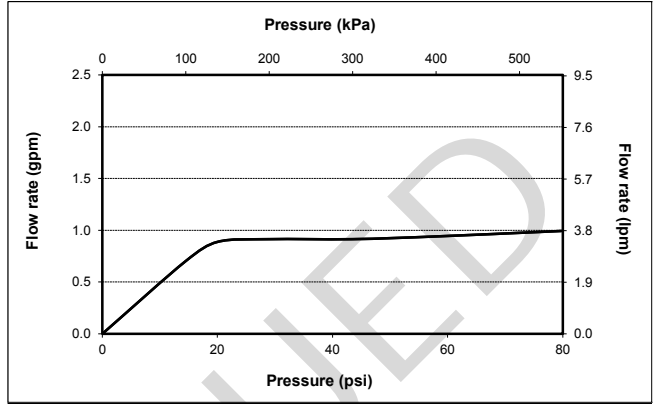

Soirée® Single-handle Lavatory High-Efficiency Faucet, 1.2 gpm

FEATURES

- WaterSense certified low-flow 1.2 gpm (4.5 lpm) faucet
- Lever handle
- Solid brass construction
- Ceramic disk mixing cartridge
- Metal pop-up waste assembly

PRODUCT SPECIFICATION

The single-handle lavatory faucet shall have a maximum flow rate of 1.2 gpm (4.5 lpm). Product shall have lever handle. Product shall have a low-lead brass construction. Product shall have a ceramic disk mixing cartridge. Product shall include metal pop-up drain assembly. Product shall be TOTO Model TL960SD12#_____.

TL960SD12

Soirée® Single-handle Lavatory High-Efficiency Faucet, 1.2 gpm

SPECIFICATIONS

Warranty	Lifetime Limited Warranty (Residential Use) One Year (Commercial Use)
Material	Brass
Maximum Flow Rate	1.2 GPM (4.5 LPM)
Shipping Weight	6.0 lbs.
Shipping Dimensions	20-1/2" L x 9-3/4" W x 3-1/2" H