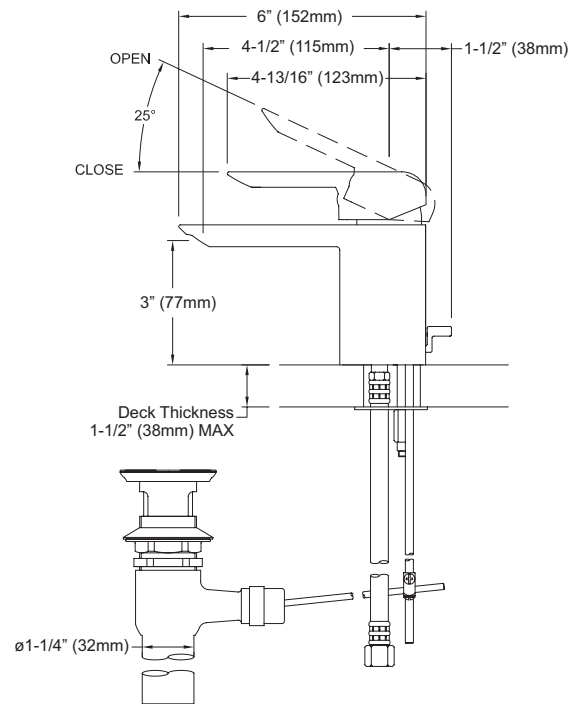

COLORS/FINISHES

- #CP Polished Chrome
- #BN Brushed Nickel

OPTIONAL ACCESSORIES

- THP3158#CP - 4" Cover Plate
- 71244T8CC - 8" Cover Plate

CODES/STANDARDS

- Complies with federal and state lead-free legislation
- Meets or exceeds ASME A112.18.1/CSA B125.1, NSF 61-9, NSF 372
- Certifications: IAPMO(cUPC), EPA WaterSense, California Energy Commission (CEC), State of Massachusetts and others
- Code Compliance: UPC, IPC, NSPC, NPC Canada, California Green Building Code, City of Los Angeles Water Efficiency Ordinance, City of New York and others
- ADA compliant
- Complies with CA Prop 65 warning requirements

PRODUCT SPECIFICATION

The single-handle lavatory faucet shall have a maximum flow rate of 1.2 gpm (4.5 lpm). Product shall have lever handle. Product shall have a low-lead brass construction. Product shall have a ceramic disk mixing cartridge. Product shall include metal pop-up drain assembly. Product shall be TOTO Model TL960SD12#_____.

TL960SD12

Soirée® Single-handle Lavatory High-Efficiency Faucet, 1.2 gpm

SPECIFICATIONS

Warranty	Lifetime Limited Warranty (Residential Use) One Year (Commercial Use)
Material	Brass
Maximum Flow Rate	1.2 GPM (4.5 LPM)
Shipping Weight	6.0 lbs.
Shipping Dimensions	20-1/2" L x 9-3/4" W x 3-1/2" H