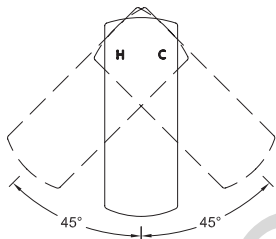

COLORS/FINISHES

- #CP Polished Chrome
- #BN Brushed Nickel

OPTIONAL ACCESSORIES

- THP3158#CP - 4" Cover Plate
- 71244T8CC - 8" Cover Plate

CODES/STANDARDS

- Complies with federal and state lead-free legislation
- Meets or exceeds ASME A112.18.1/CSA B125.1, NSF 61-9, NSF 372
- Certifications: IAPMO(cUPC), EPA WaterSense, California Energy Commission (CEC), State of Massachusetts and others
- Code Compliance: UPC, IPC, NSPC, NPC Canada, California Green Building Code, City of Los Angeles Water Efficiency Ordinance, City of New York and others
- ADA compliant
- Complies with CA Prop 65 warning requirements

PRODUCT SPECIFICATION

The single-handle lavatory faucet shall have a maximum flow rate of 1.2 gpm (4.5 lpm). Product shall have lever handle. Product shall have a low-lead brass construction. Product shall have a ceramic disk mixing cartridge. Product shall include metal pop-up drain assembly. Product shall be TOTO Model TL960SD12#_____.

TL960SD12

Soirée® Single-handle Lavatory High-Efficiency Faucet, 1.2 gpm

SPECIFICATIONS

Warranty	Lifetime Limited Warranty (Residential Use) One Year (Commercial Use)
Material	Brass
Maximum Flow Rate	1.2 GPM (4.5 LPM)
Shipping Weight	6.0 lbs.
Shipping Dimensions	20-1/2" L x 9-3/4" W x 3-1/2" H