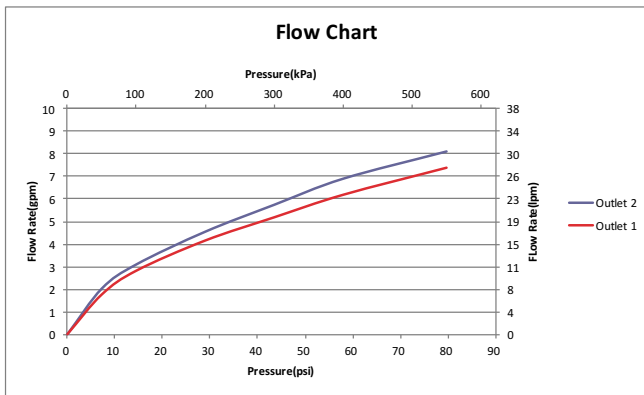

TBV01407U

Thermostatic Mixing Valve with Volume Control Trim - Round

SPECIFICATIONS

Material	Brass
Warranty	Limited Lifetime (Residential Use) One Year (Commercial Use)
Shipping Weight	5.85 lbs
Shipping Dimensions	12" x 8-1/2" x 6-3/8"

INSTALLATION NOTES

Requires TBN01001U MiniUnit (sold separately).