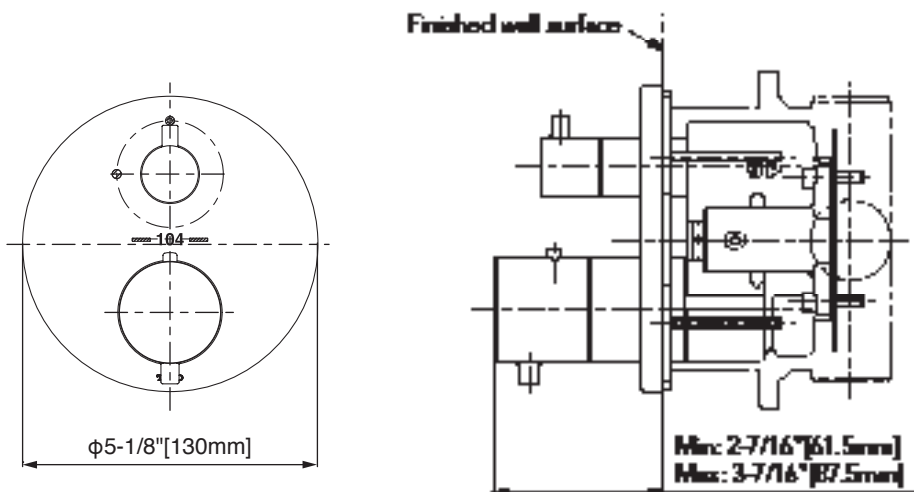

DIMENSIONS

TOTO

Ph: (888) 295-8134 | Fax: (800) 699-4889 | www.totousa.com | © TOTO USA

These dimensions and specifications are subject to change without notice

#SS-01293 v.03