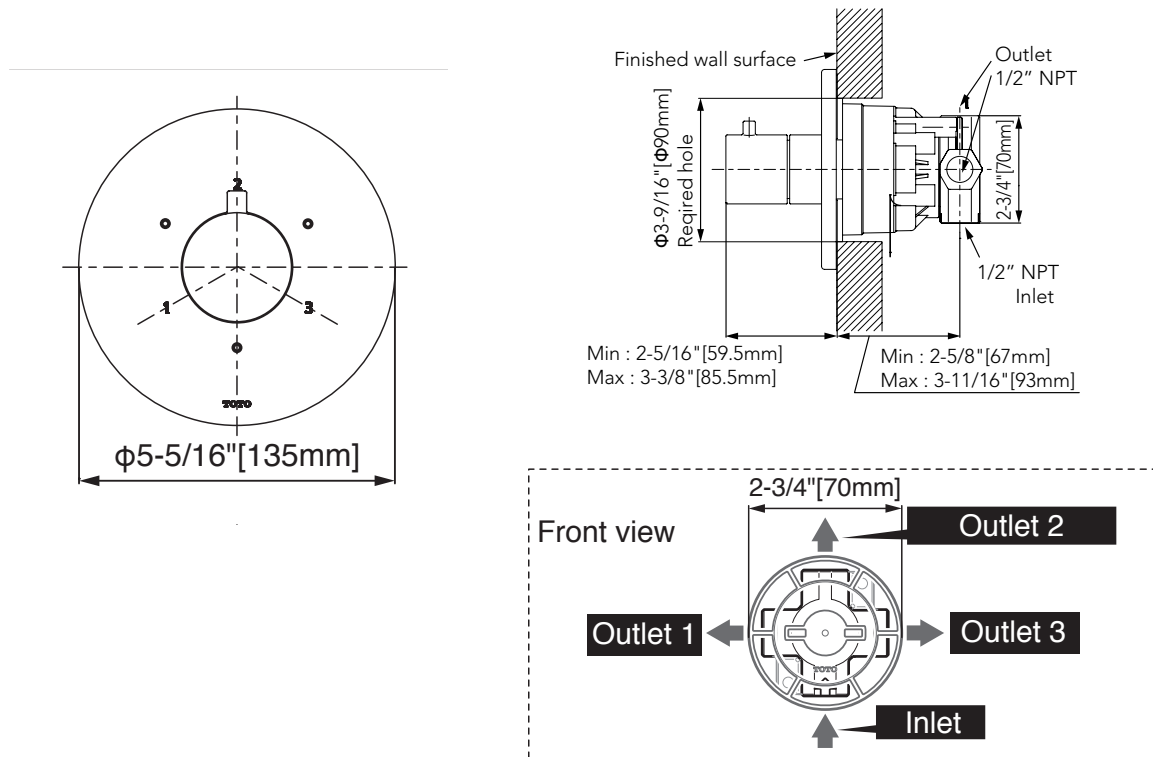

Three-Way Diverter Trim with Off - Round

SPECIFICATIONS

Material	Brass
Warranty	Limited Lifetime (Residential Use) One Year (Commercial Use)
Shipping Weight	1.35 lbs
Shipping Dimensions	7" x 6-3/8" x 5-1/8"

INSTALLATION NOTES

VALVE REQUIRED: TBN01101U 3-way diverter valve with off (sold separately).

DIMENSIONS

TOTO

Ph: (888) 295-8134 | Fax: (800) 699-4889 | www.totousa.com | © TOTO USA

These dimensions and specifications are subject to change without notice