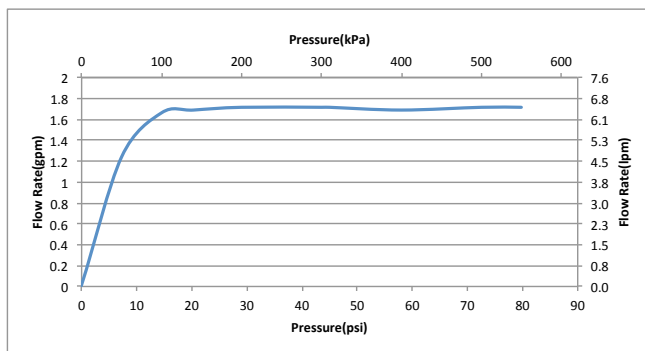

TBW01003U4

Round Showerhead 1 Mode

SPECIFICATIONS

Material	ABS & POM
Maximum Flow Rate	1.75 gpm (6.6 lpm)
Warranty	Limited Lifetime for Residential Use One Year for Commercial Use
Shipping Weight	4.2 lbs
Shipping Dimensions	14-1/4" L x 10-3/4" W x 7" H

INSTALLATION NOTES

Use with TBW07025U: Rain Shower Arm Wall Mount 16" or TS110MC6: Rain Shower Arm Ceiling Mount 6" (Sold separately)