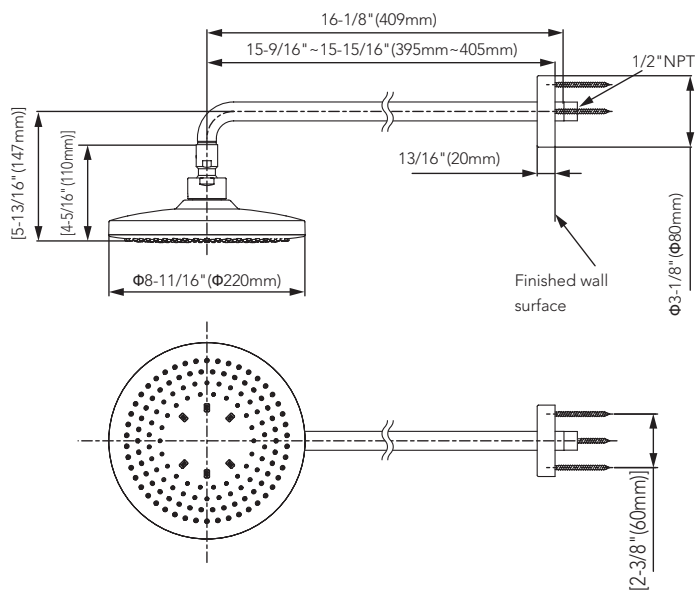

## Round Showerhead 1 Mode

### SPECIFICATIONS

<b>Material</b>	ABS & POM
<b>Maximum Flow Rate</b>	1.75 gpm (6.6 lpm)
<b>Warranty</b>	Limited Lifetime for Residential Use One Year for Commercial Use
<b>Shipping Weight</b>	4.2 lbs
<b>Shipping Dimensions</b>	14-1/4" L x 10-3/4" W x 7" H

### INSTALLATION NOTES

Use with TBW07025U: Rain Shower Arm Wall Mount 16" or TS110MC6: Rain Shower Arm Ceiling Mount 6" (Sold separately)

### DIMENSIONS

Note: The unit of above dimension is inch (mm); the dimension in [ ] is for reference only. Shower arm and mounting bracket are not included.

**TOTO**