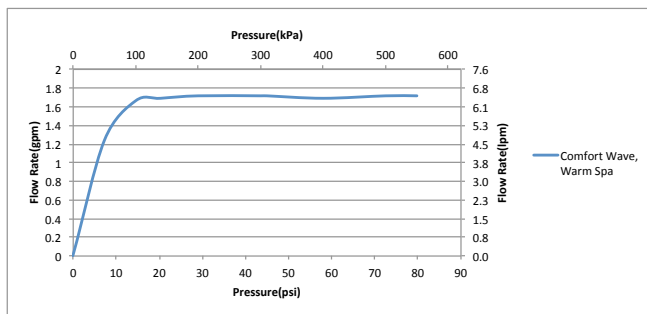

TBW01004U4

Round Showerhead 2 Mode

SPECIFICATIONS

Material	ABS & POM
Maximum Flow Rate	1.75 gpm (6.6 lpm)
Warranty	Limited Lifetime for Residential Use One Year for Commercial Use
Shipping Weight	4.45 lbs
Shipping Dimensions	14-1/4"L x 10-3/4"W x 7"H

INSTALLATION NOTES

Use with TBW07025U: Rain Shower Arm Wall Mount 16" or TS110MC6: Rain Shower Arm Ceiling Mount 6" (Sold separately)