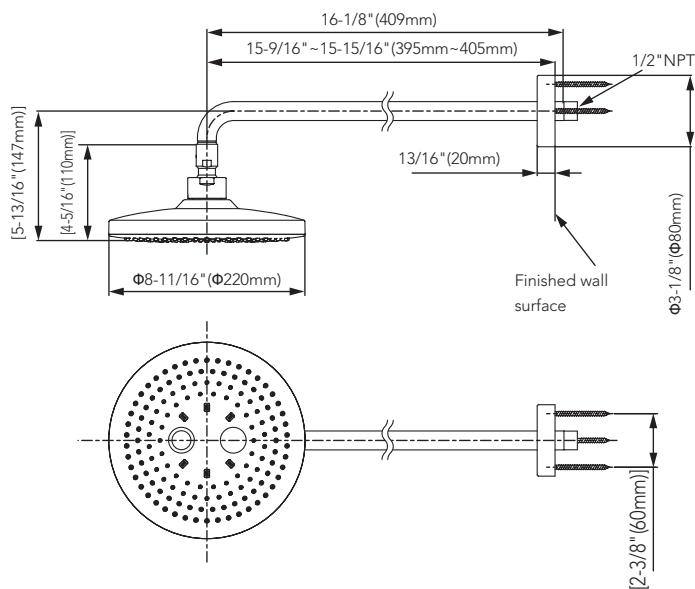

PRODUCT SPECIFICATION

Product shall be TOTO Model TBW01004U4#____.
 Product shall have a maximum flow rate of 1.75 gpm (6.6 lpm). Product shall have 2 shower modes: Comfort Wave and Warm Spa. Product shall have 8.5" (220 mm) diameter spray face. Product shall have rubber nozzles to prevent lime scale build up. Product shall have meet 2018 California water efficiency appliance CEC regulations. Product shall include matching escutcheon. Product shower arm sold separately.

Please note the following components are sold separately

TBW07025U: Rain Shower Arm Wall Mount 16"

TS110MC6: Rain Shower Arm Ceiling Mount 6"

TBW01004U4

Round Showerhead 2 Mode

SPECIFICATIONS

Material	ABS & POM
Maximum Flow Rate	1.75 gpm (6.6 lpm)
Warranty	Limited Lifetime for Residential Use One Year for Commercial Use
Shipping Weight	4.45 lbs
Shipping Dimensions	14-1/4"L x 10-3/4"W x 7"H

INSTALLATION NOTES

Use with TBW07025U: Rain Shower Arm Wall Mount 16" or TS110MC6: Rain Shower Arm Ceiling Mount 6" (Sold separately)

DIMENSIONS

Note: The unit of above dimension is inch (mm); the dimension in [] is for reference only. Shower arm and mounting bracket are not included.