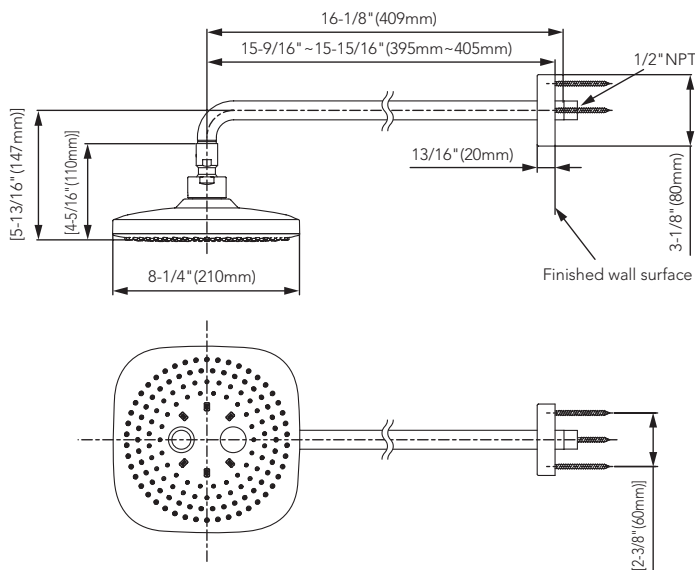

## Square Showerhead 2 Mode

### SPECIFICATIONS

<b>Material</b>	ABS & POM
<b>Maximum Flow Rate</b>	2.5 gpm (9.5 lpm)
<b>Warranty</b>	Limited Lifetime for Residential Use One Year for Commercial Use
<b>Shipping Weight</b>	4.5 lbs
<b>Shipping Dimensions</b>	14-1/4"L x 10-3/4"W x 7"H

### INSTALLATION NOTES

Use with TBW07025U: Rain Shower Arm Wall Mount 16" or TS110MC6: Rain Shower Arm Ceiling Mount 6" (Sold separately)

### DIMENSIONS

Note: The unit of above dimension is inch (mm); the dimension in [ ] is for reference only. Shower arm and mounting bracket are not included.

**TOTO®**