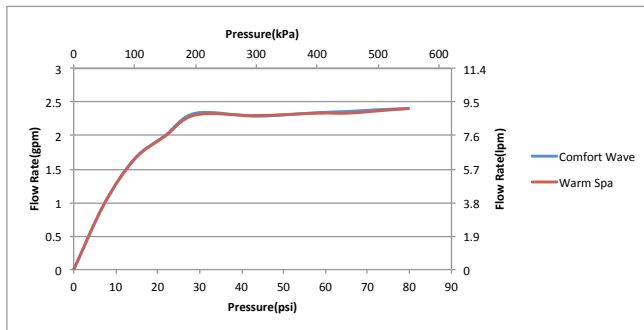

TBW02004U1

Square Showerhead 2 Mode

SPECIFICATIONS

Material	ABS & POM
Maximum Flow Rate	2.5 gpm (9.5 lpm)
Warranty	Limited Lifetime for Residential Use One Year for Commercial Use
Shipping Weight	4.5 lbs
Shipping Dimensions	14-1/4"L x 10-3/4"W x 7"H

INSTALLATION NOTES

Use with TBW07025U: Rain Shower Arm Wall Mount 16" or TS110MC6: Rain Shower Arm Ceiling Mount 6" (Sold separately)