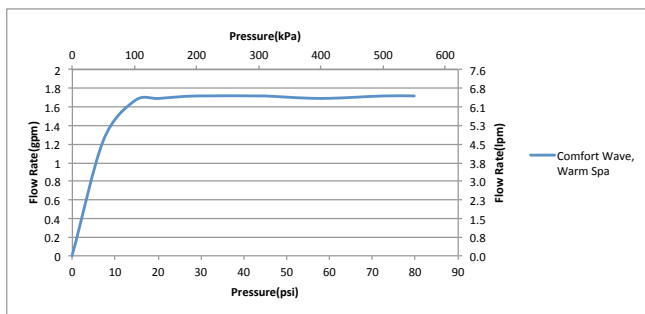

TBW02004U4

Square Showerhead 2 Mode

SPECIFICATIONS

Material	ABS & POM
Maximum Flow Rate	1.75 gpm (6.6 lpm)
Warranty	Limited Lifetime for Residential Use One Year for Commercial Use
Shipping Weight	4.5 lbs
Shipping Dimensions	14-1/4"L x 10-3/4"W x 7"H

INSTALLATION NOTES

Use with TBW07025U: Rain Shower Arm Wall Mount 16" or TS110MC6: Rain Shower Arm Ceiling Mount 6" (Sold separately)