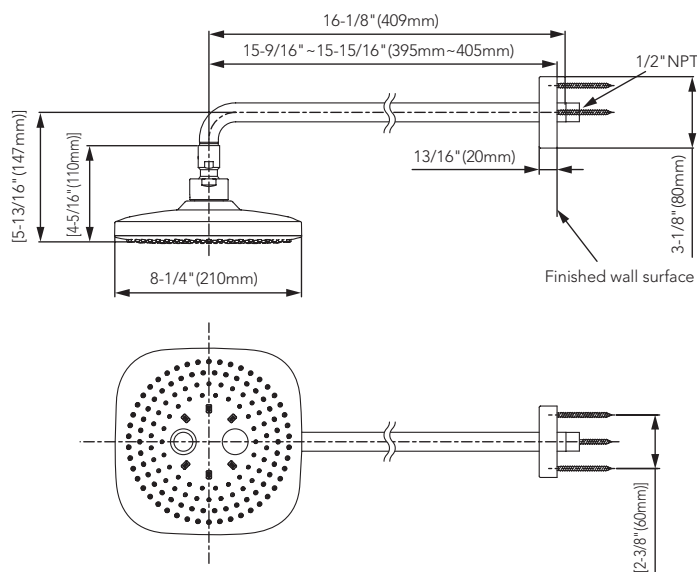

PRODUCT SPECIFICATION

Product shall be TOTO Model TBW02004U4#____. Product shall have a maximum flow rate of 1.75 gpm (6.6 lpm). Product shall have a multiple spray. Product shall have balanced overlaying rinse and wash Comfort Wave Technology. Product shall have bathing shower Warm Spa Technology. Product shall have 8.5" (220 mm) diameter spray face. Product shall have rubber nozzles to prevent lime scale build up. Product shall meet 2018 California water efficiency appliance CEC regulations. Product shall include matching escutcheon. Product shower arm sold separately.

Comfort Wave

Warm Spa

Please note the following components are sold separately

TBW07025U: Rain Shower Arm Wall Mount 16"

TS110MC6: Rain Shower Arm Ceiling Mount 6"

TBW02004U4

Square Showerhead 2 Mode

SPECIFICATIONS

Material	ABS & POM
Maximum Flow Rate	1.75 gpm (6.6 lpm)
Warranty	Limited Lifetime for Residential Use One Year for Commercial Use
Shipping Weight	4.5 lbs
Shipping Dimensions	14-1/4"L x 10-3/4"W x 7"H

INSTALLATION NOTES

Use with TBW07025U: Rain Shower Arm Wall Mount 16" or TS110MC6: Rain Shower Arm Ceiling Mount 6" (Sold separately)

DIMENSIONS

Note: The unit of above dimension is inch (mm); the dimension in [] is for reference only. Shower arm and mounting bracket are not included.