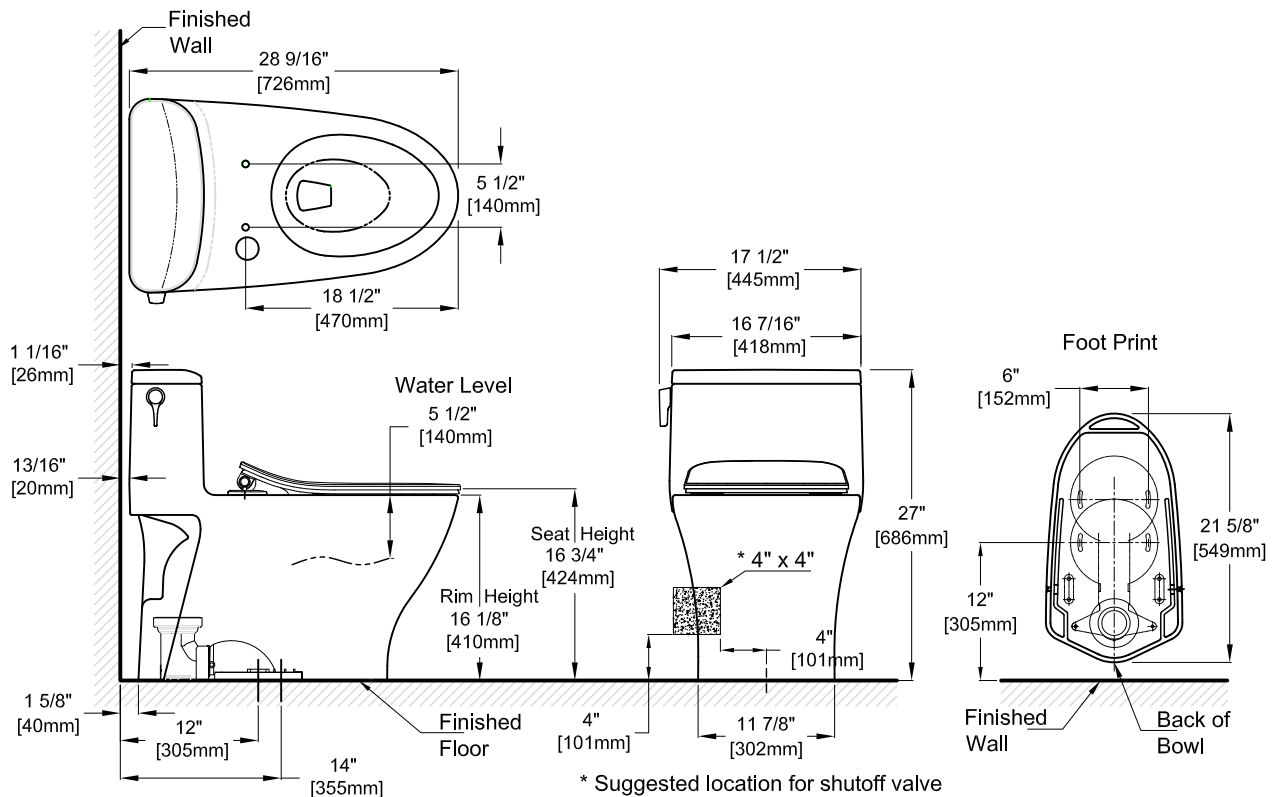

### SPECIFICATIONS

<b>Water Use</b>	1.0 GPF (3.8 LPF)
<b>Flush System</b>	TORNADO FLUSH®
<b>Min. Water Pressure</b>	8 psi (Static)
<b>Water Surface</b>	6-5/8" x 9-1/8"
<b>Trap Diameter</b>	2-1/8"
<b>Rough-in</b>	12" (14" Optional)
<b>Trap Seal</b>	2-1/4"
<b>Warranty</b>	One Year Limited Warranty
<b>Material</b>	Vitreous China
<b>Shipping Weight</b>	120 lbs
<b>Shipping Dimensions</b>	18-1/2"W x 21-3/4" H1 x 27-1/2" H2 x 29-1/2" L

### INSTALLATION NOTES

### DIMENSIONS

**TOTO®**

*These dimensions and specifications are subject to change without notice*