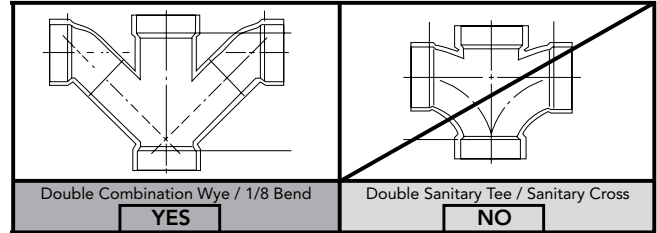

MS642234CUFG

Nexus® 1G® One-Piece Toilet, 1.0 GPF

SPECIFICATIONS

Water Use	1.0 GPF (3.8 LPF)
Flush System	TORNADO FLUSH®
Min. Water Pressure	8 psi (Static)
Water Surface	6-5/8" x 9-1/8"
Trap Diameter	2-1/8"
Rough-in	12" (14" Optional)
Trap Seal	2-1/4"
Warranty	One Year Limited Warranty
Material	Vitreous China
Shipping Weight	120 lbs
Shipping Dimensions	18-1/2"W x 21-3/4" H1 x 27-1/2" H2 x 29-1/2" L

INSTALLATION NOTES

Back-to-Back Toilet Installations:

TOTO recommends the use of a nationally listed, double sanitary tee-wye only, in vertical waste stacks, in accordance with the stipulations noted in the majority of nationally recognized plumbing codes.

To maintain adequate wall gap between the back of the tank and wall, mount the floor flange at a nominal 12" rough-in distance.